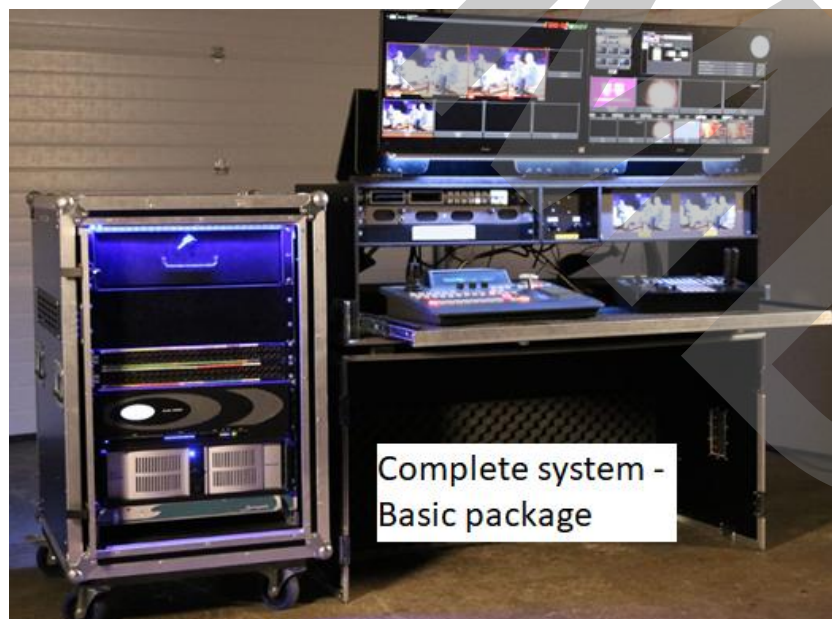

FOR SALE PPU flight case setup:

1x used PPU flight case setup built in 2019

Basic Package consisting of:

PPU flight case incl. 1x core box and 2x operator boxes

Special mixer design with control through Computer

22 inputs/14 outputs

Optional available - not included in the basic package – on request:

Intercom:

New Greengo Intercom and wireless system

Audio Mixer:

Yamaha QL1 incl. Stagebox

Commentator units:

2x used Prospect Commentator boxes

Detailed description of all parts below!

The system can be adapted in different versions on request!

All parts are separately available!

Price on request:

Excl. VAT

Excl. Shipping & insurance costs

Excl. Custom fees

For sale: 1x used PPU flight case setup