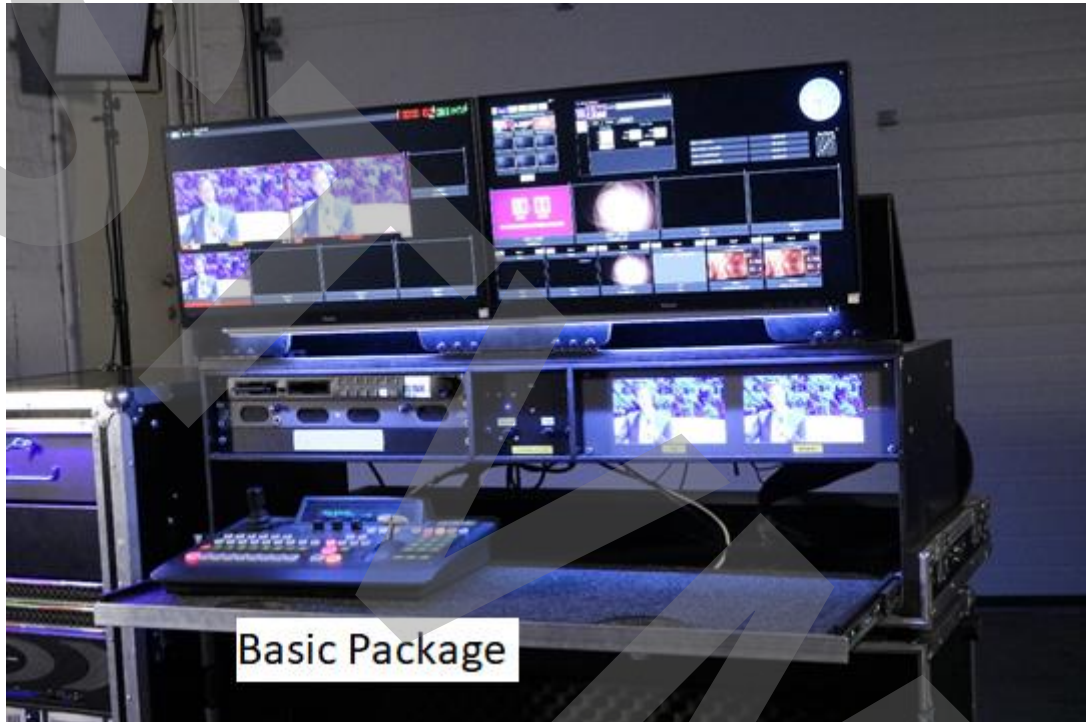

sports tv media distribution

Paradeisergasse 9 • 9020 Klagenfurt, Austria
Tel.: +43 463-90 8000 • Fax: +43 463-90 8000-99
e-mail: stvmd@stvmd.com • <http://www.stvmd.com>

- 1x Yamaha AES card for QL1
- 1x Flightcase for Yamaha QL1 audiocore
- 1x TC electronic Clarity M
- 3x UTP reels 100m shall drumms
- 1x Cabling
- 2x Custom made flight cases

Pictures of the Equipment:

For sale: 1x used PPU flight case setup