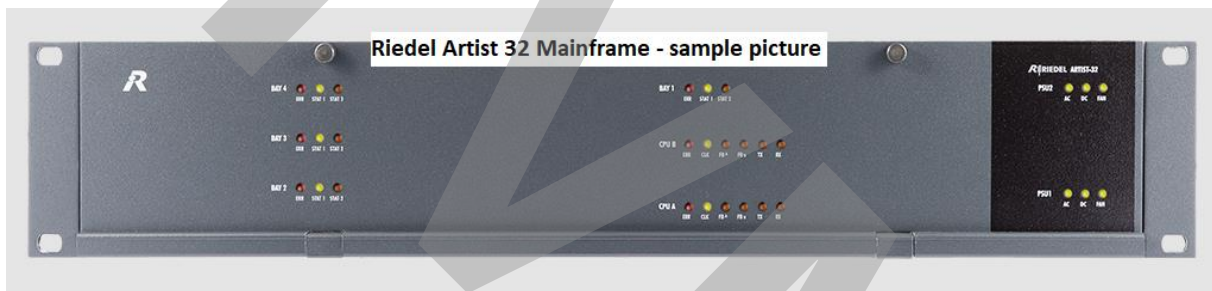

**FOR SALE**

**1x new Riedel Artist 32 Intercom Mainframe Package  
including**

**1x new Riedel Artist MFR-32 Matrix  
5x new 19" Riedel RCP- 2116 P4 panels  
3x new 19" Riedel DCP- 2116 P4 panels**

**Coming with 12 months warranty**

**Exact technical specifications below!**

**Price on request:**

Excl. VAT

Excl. shipping & insurance costs

Excl. custom fees

**Package consisting of:**

**1x ex-demo Artist 32 Mainframe – MFR-032 G2**

19"/ 2 RU Artist mainframe with alarm relays and fan unit; holds max. 2x CPU cards, 4 client- / or GPI cards; requires 1x CPU card and 1x power supplies for operation; 2x CPU cards and 2x power supplies required for redundant operation

**2x new Node Controller with Fiber Interface - CPU-128F G2 SET**

CPU card for Artist mainframes; for redundancy 2 node controllers are required; fiber connectivity to link multiple mainframes (please select appropriate fiber optic module); 10BaseT port connector (RJ45) for configuration; alarm outputs; Required SFP modules (Item Nr. 1090002, 1090003, 1090004) not included

**3x new DCP-2116 P4 Panels**

Desktop control panel with 16 keys including multi-colored signalisation; 8 character LCD display per key; 7 function keys; 1 shift page; master/individual level control; 4-pin XLR headset connector; built-in loudspeaker; 3 GPI I/Os; auxiliary connector for external microphone and external loudspeaker; 2 external headset connectors and 2 analog balanced audio inputs and outputs; matrix link:BNC (75 ohms coax cable) or RJ-45 (CAT-5 cable); RJ45 connector for 1 desktop expansion panel; integrated power supply; overall depth: 56mm; gooseneck microphone included; (Spare parts until 2024)