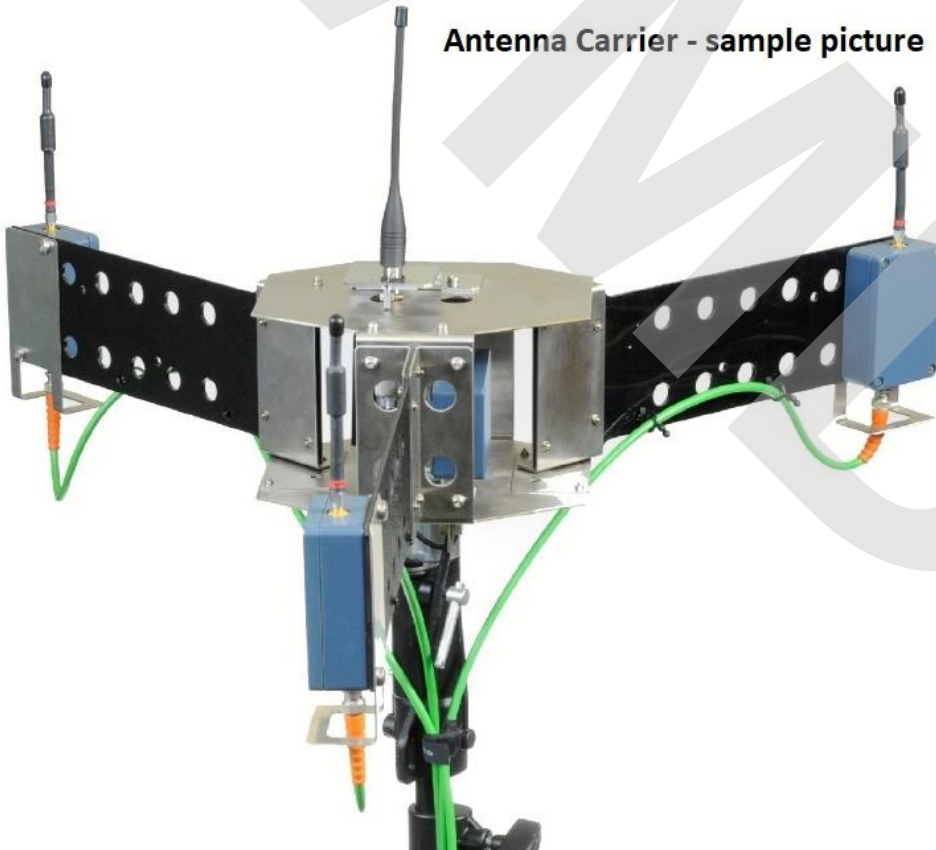

Antenna Carrier - sample picture