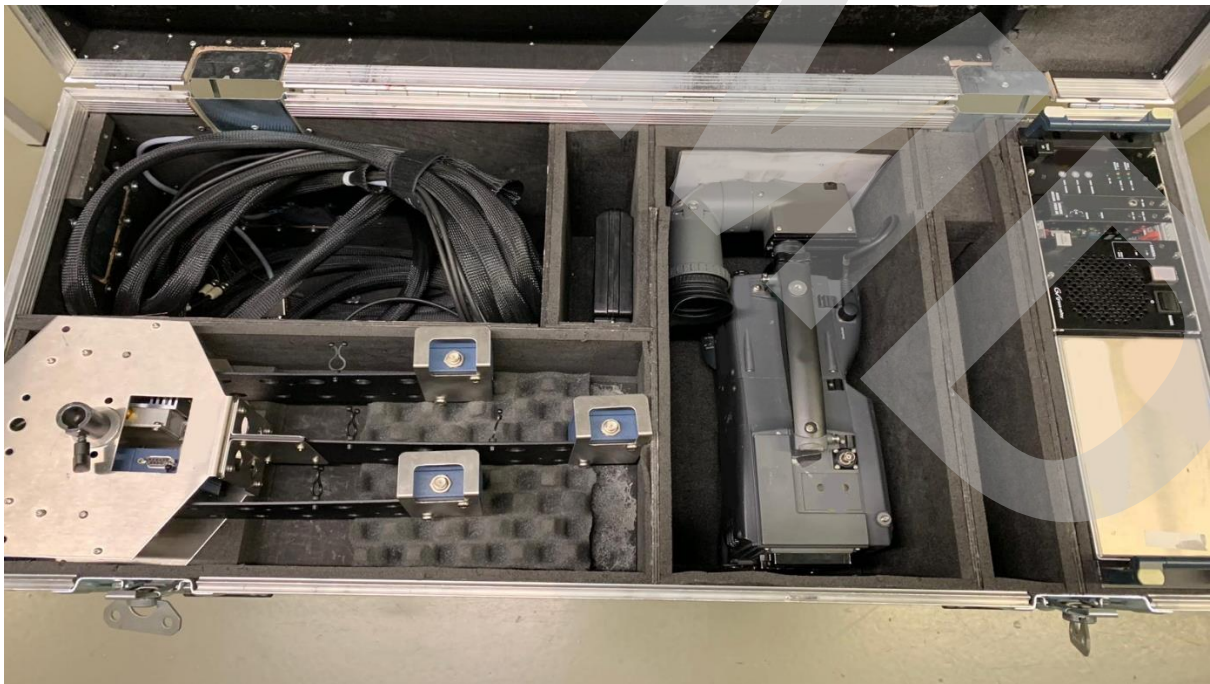

FOR SALE!

**1x used Grass Valley LDK 8000/70 Elite wireless system with
Triax - Damar & Hagen connectors
consisting of:**

1. 1x used LDK 8000/70 Elite camera head
   - 1x used LDK 5464/00 camera adapter
   - 1x LDK 4470/30 WCU base station
   - 1x used LDK 5466/22 antenna adapter
   - 1x used LDK4466/30 antenna management unit (wireless)
   - 1x LDK 4453/22 antenna RF receiver
   - 1x used LDK 4454/60 antenna carrier
   - 1x flight case
2. Age of equipment: 2012
3. 1 month take over warranty

The system was used in a studio only – all equipment is in perfect condition

Price on request:

excl. VAT / excl. shipping & insurance costs / excl. custom fees

For sale: 1x used Grass Valley LDK 8000/70 Elite wireless systems