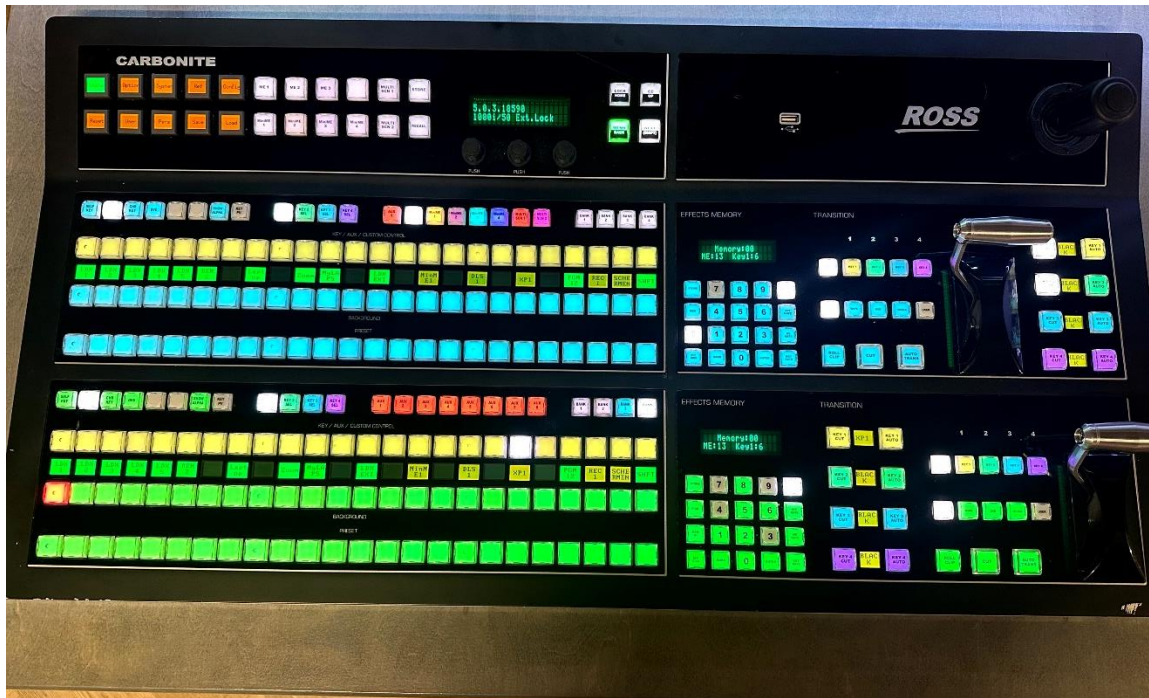

sports tv media
distribution

Paradeisergasse 9 • 9020 Klagenfurt, Austria
Tel.: +43 463-90 8000 • Fax: +43 463-90 8000-99
e-mail: stvmd@stvmd.com • <http://www.stvmd.com>

For sale: Ross GRAPHITE 4RU 2ME 13IN Integrated Production System