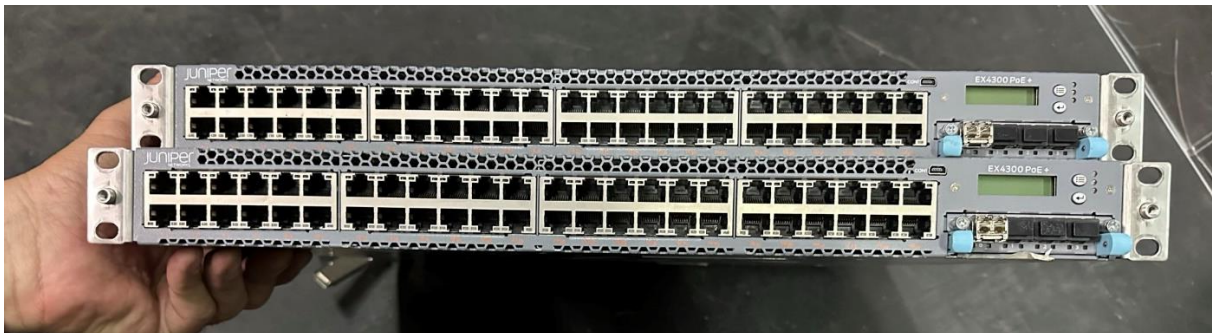

FOR SALE

2x ex-demo Juniper EX 4300 PoE+48P Ethernet Switch

Access Board Configuration: 48-port 10/100/1000BASE-T

48 POE ports

POE Budget: 900W

Equipment is in TOP condition – has never been used

Built in 2014

Detailed explanation listed below!

Price on request:

Excl. VAT

Excl. shipping & insurance costs

Excl. custom fees

Technical information:

The EX4300 line of Ethernet switches delivers the performance, flexibility, and scale required for both campus and data center Gigabit Ethernet (GbE) access switch environments. When deployed in a Virtual Chassis configuration, the EX4300 delivers the operational simplicity and higher logical scale that businesses demand. Combining compact, pay-as-you-grow economics and low power and cooling with the performance, availability, and port densities of chassis-based platforms, the EX4300 enables businesses to deploy with speed and agility to increase revenue and improve productivity.

The EX4300 is onboarded, provisioned, and managed in the Juniper Mist Cloud Architecture. Mist Wired Assurance delivers better experiences for connected devices through AI-powered automation and service levels.