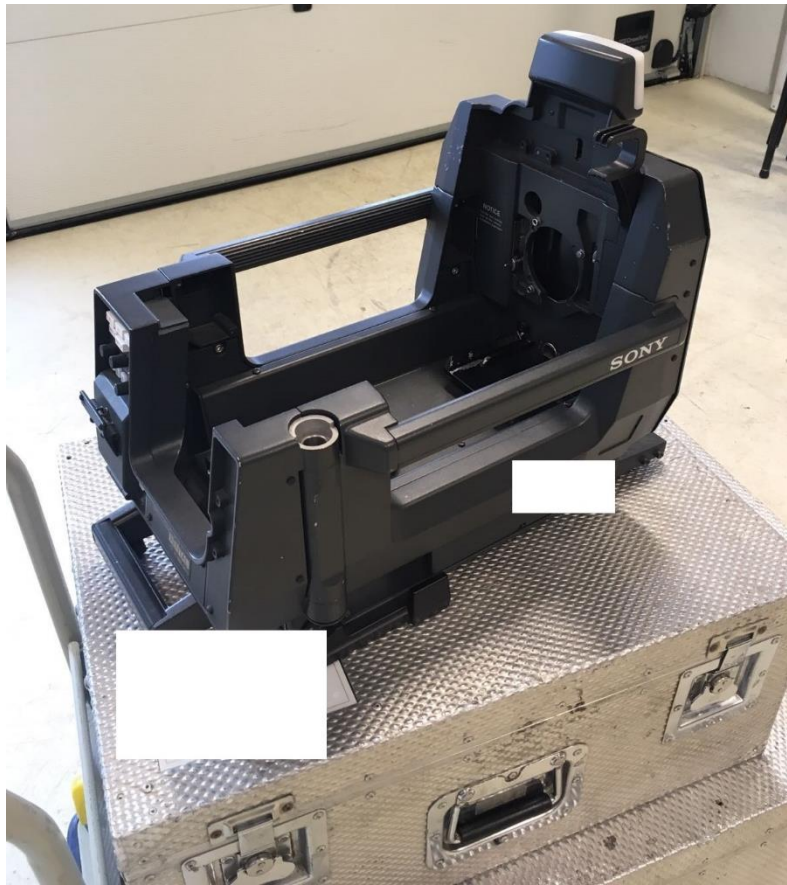

sports tv media
distribution

Paradeisergasse 9 • 9020 Klagenfurt, Austria
Tel.: +43 463-90 8000 • Fax: +43 463-90 8000-99
e-mail: stvmd@stvmd.com • <http://www.stvmd.com>

For sale: up to 2x used Sony HDC 3300R 3 times SSL camera chain in top condition