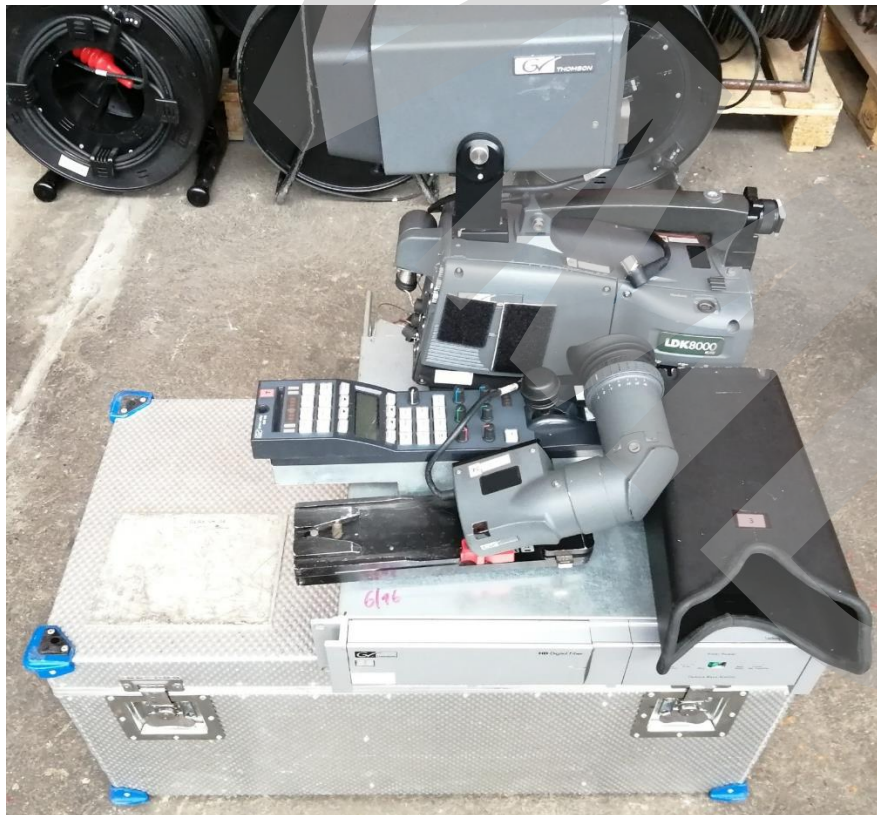

FOR SALE

Up to 3x used Grass Valley LDK 8000 camera chains
With fiber adapters:

Each camera chain is consisting of:

- Grass Valley camera body LDK 8000/70
- Grass Valley LDK Base station CCU 4582/10
- Grass Valley OCP 400 (LDK4640/10) including power adapter
- Grass Valley LDK 5302/60 - 2" viewfinder
- Grass Valley LDK 5305/01 – 5" viewfinder
- Grass Valley Fiberadapter LDK 5880/10
- Grass Valley LDK 5031/10 Tripod plate
- Camera case

Camera chains are in very good condition

Price on request:

Excl. VAT

Excl. shipping & insurance costs

Excl. custom fees

Up to 3x used Grass Valley LDK 8000 camera chains with fiber adapter

sports tv media
distribution