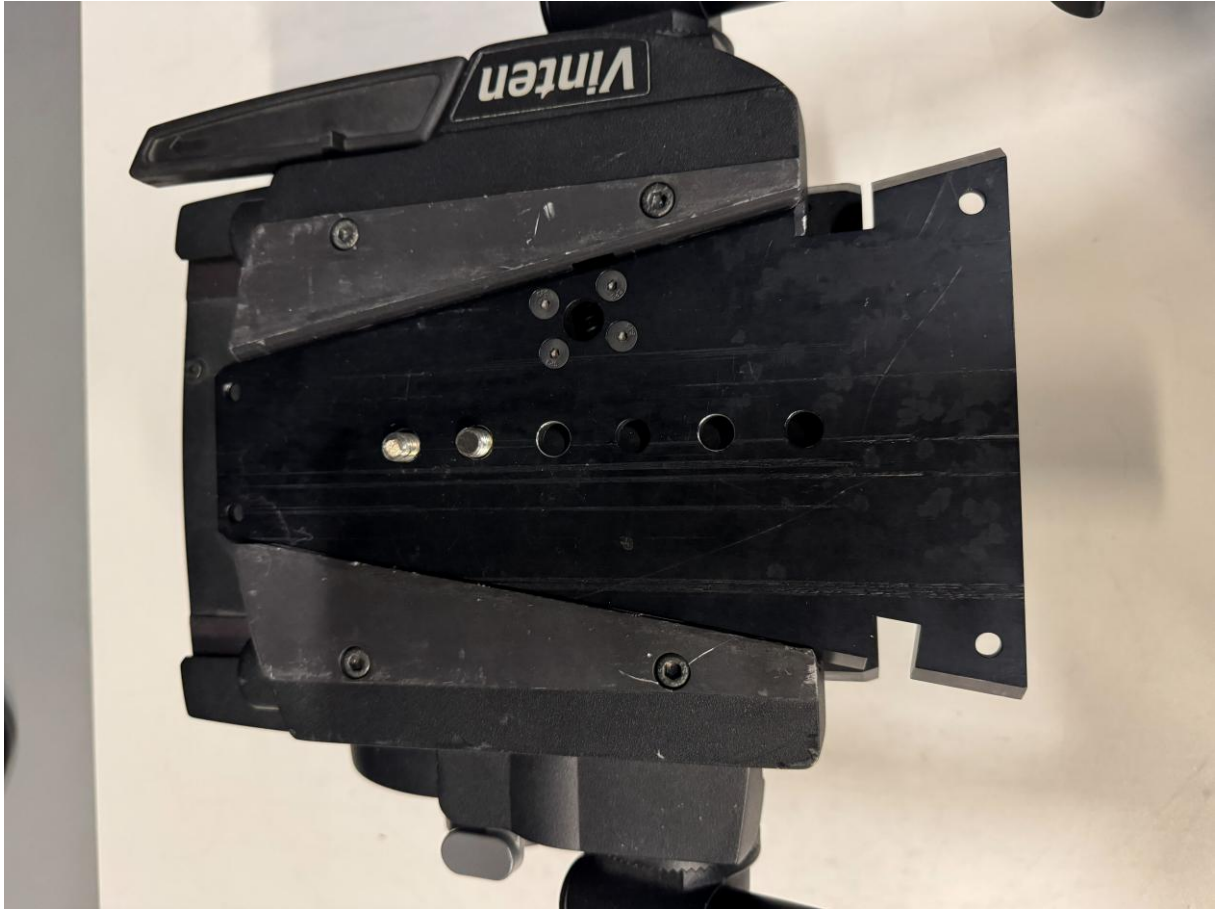

FOR SALE

3x used Vinten Vector 950E Tripod Head including 2 Panbars & wedge plate

Professional heavy-duty broadcast pan & tilt head

Maximum payload: 120 kg / 264.5 lbs

Perfect Counterbalance system (infinitely adjustable, sinusoidal balance)

Tilt range: -90° to +90° (reduced range at full payload)

Pan range: 360° continuous rotation

TF (Thin Film) drag system for smooth, temperature-stable movement

High-precision drag adjustment with calibrated controls

Integrated illuminated bubble level

Rear-facing LCD display (counterbalance, stopwatch, system info)

Caliper disc brakes on pan and tilt axes

Dual pan arm rosettes for left/right operator setups

Optical encoder / electronic tracking support (in 950E configurations)

Weight: approx. 15–16 kg (head only, depending configuration)

(grey & black variant)

In very good condition - Have only been used in a TV studio

For sale: 3x used Vinten Vector 950E Tripod Head

sports tv media
distribution