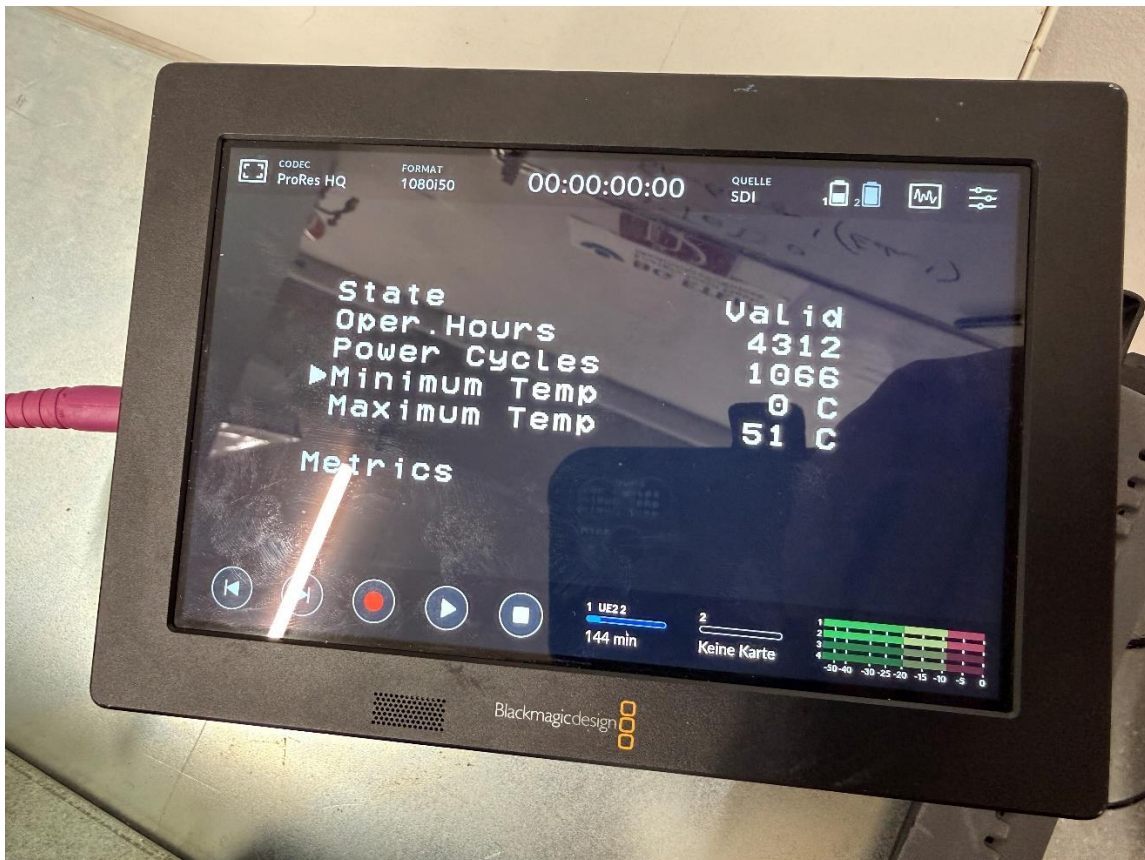

sports tv media
distribution

Paradeisergasse 9 • 9020 Klagenfurt, Austria
Tel.: +43 463-90 8000 • Fax: +43 463-90 8000-99
e-mail: stvmd@stvmd.com • <http://www.stvmd.com>

Up to 4x Grass Valley LDX 80 fiber camera chains