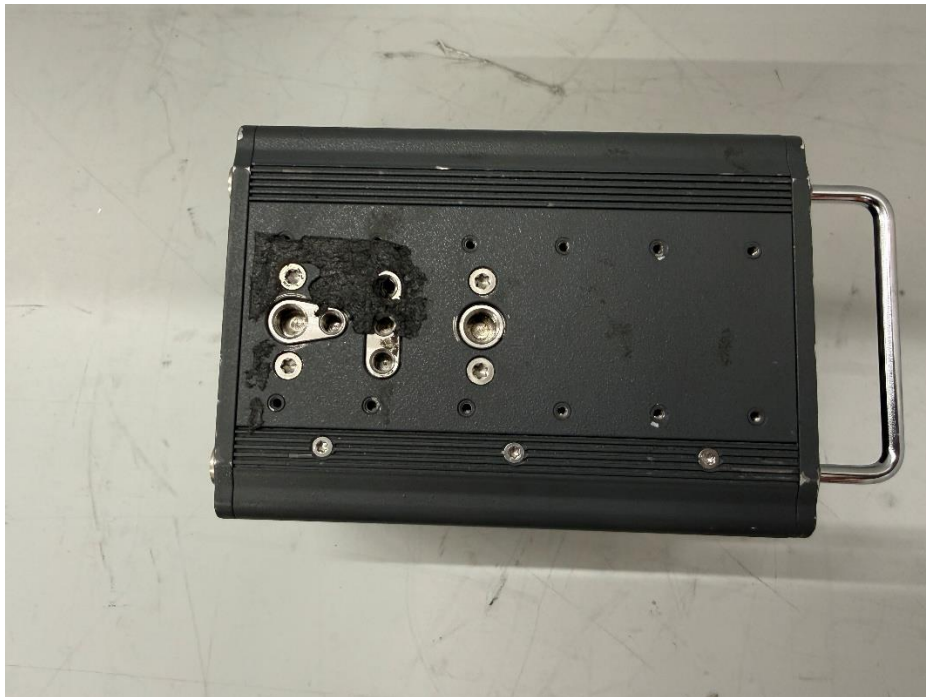

LDX80C Compact Head (Head only):

Operation Hours: 4312, Power Cycles: 1066