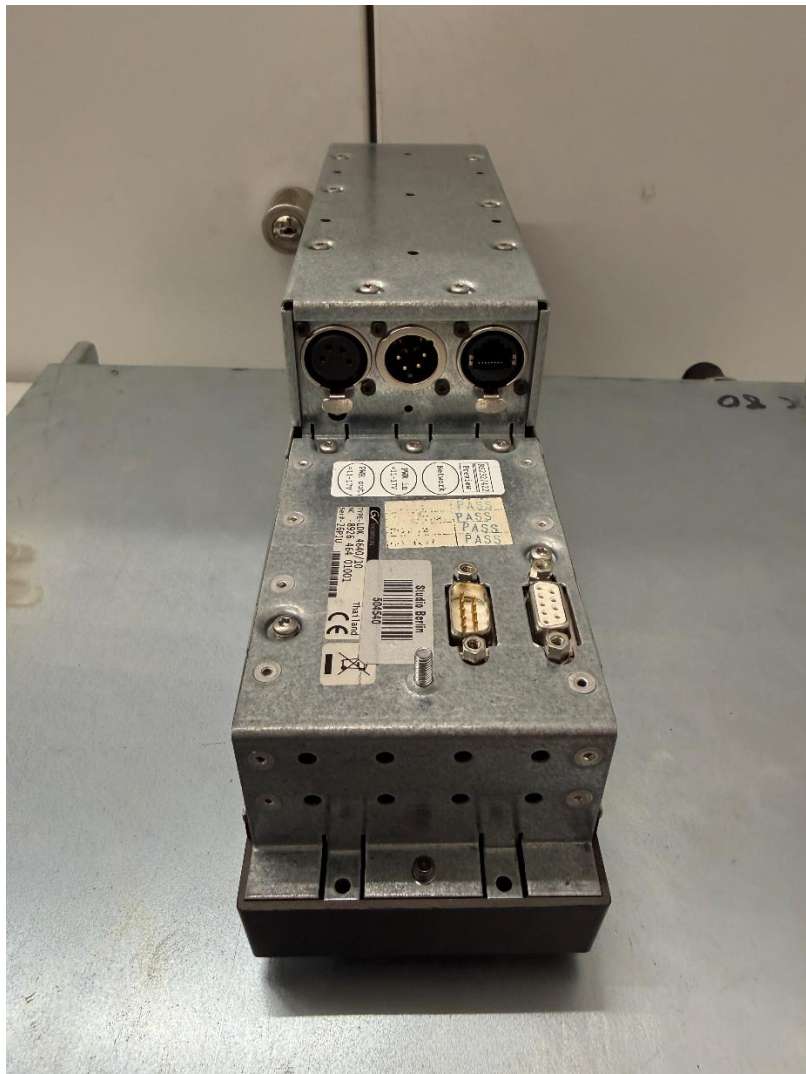

sports tv media
distribution

Paradeisergasse 9 • 9020 Klagenfurt, Austria
Tel.: +43 463-90 8000 • Fax: +43 463-90 8000-99
e-mail: stvmd@stvmd.com • <http://www.stvmd.com>

Up to 4x Grass Valley LDX 80 fiber camera chains