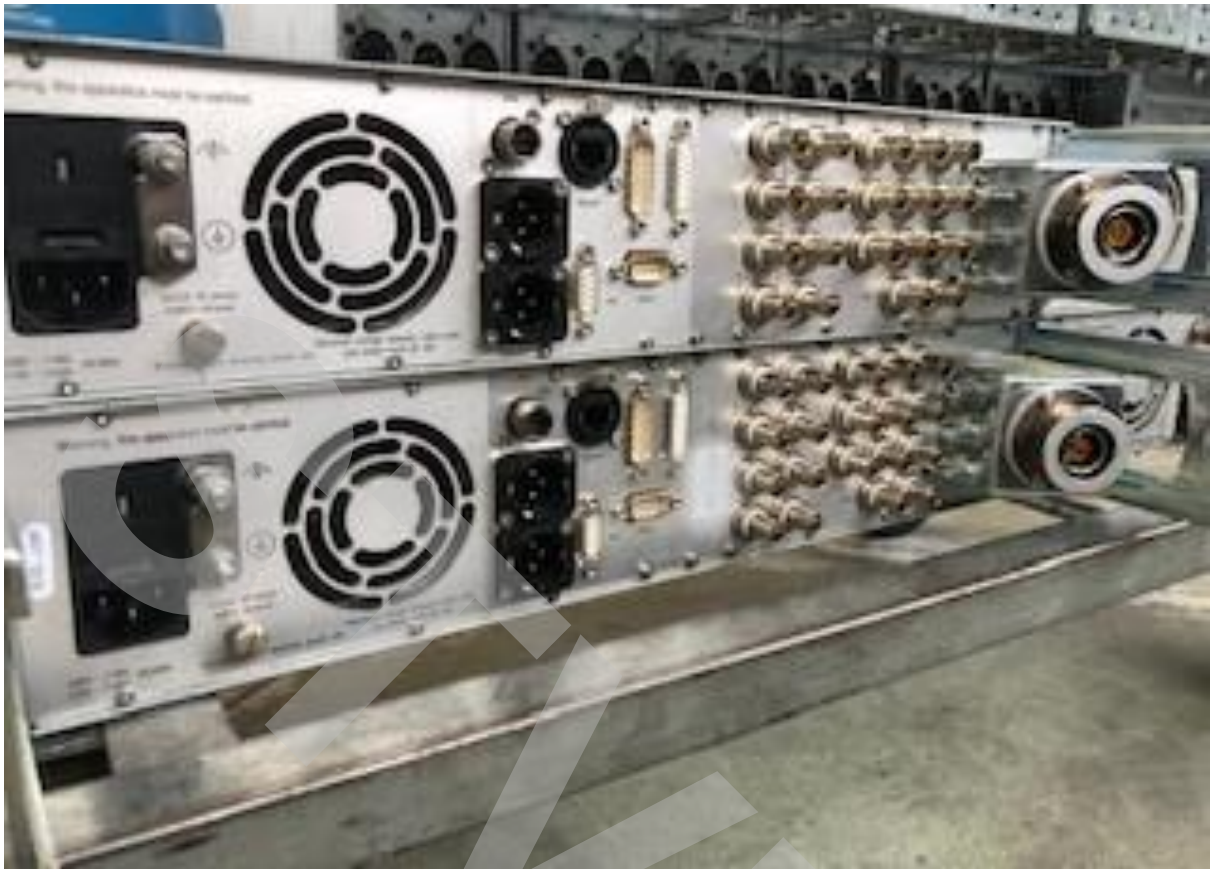

sports tv media
distribution

Paradeisergasse 9 • 9020 Klagenfurt, Austria
Tel.: +43 463-90 8000 • Fax: +43 463-90 8000-99
e-mail: stvmd@stvmd.com • <http://www.stvmd.com>

For sale: up to 4x used LDK8000 camera chains