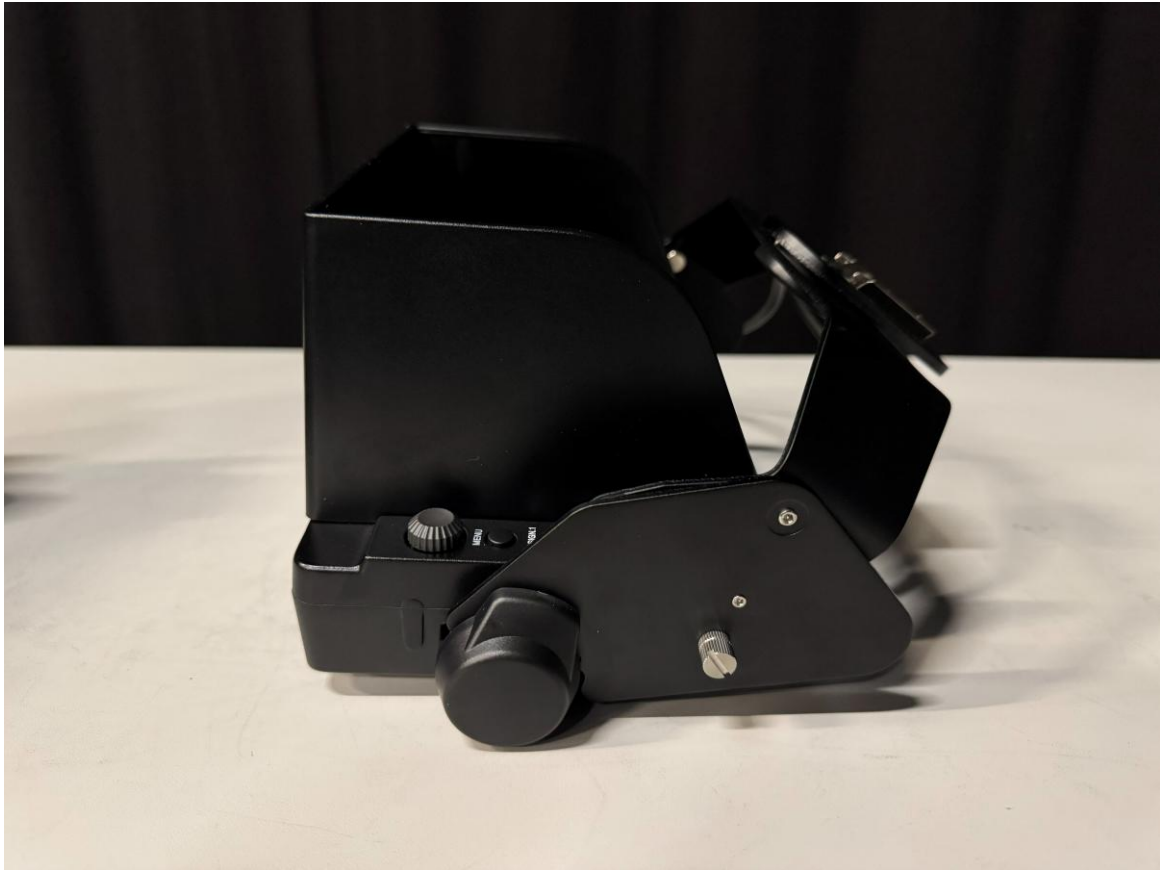

sports tv media
distribution

Paradeisergasse 9 • 9020 Klagenfurt, Austria
Tel.: +43 463-90 8000 • Fax: +43 463-90 8000-99
e-mail: stvmd@stvmd.com • <http://www.stvmd.com>

For Sale: 4x Used Sony L750 Viewfinder