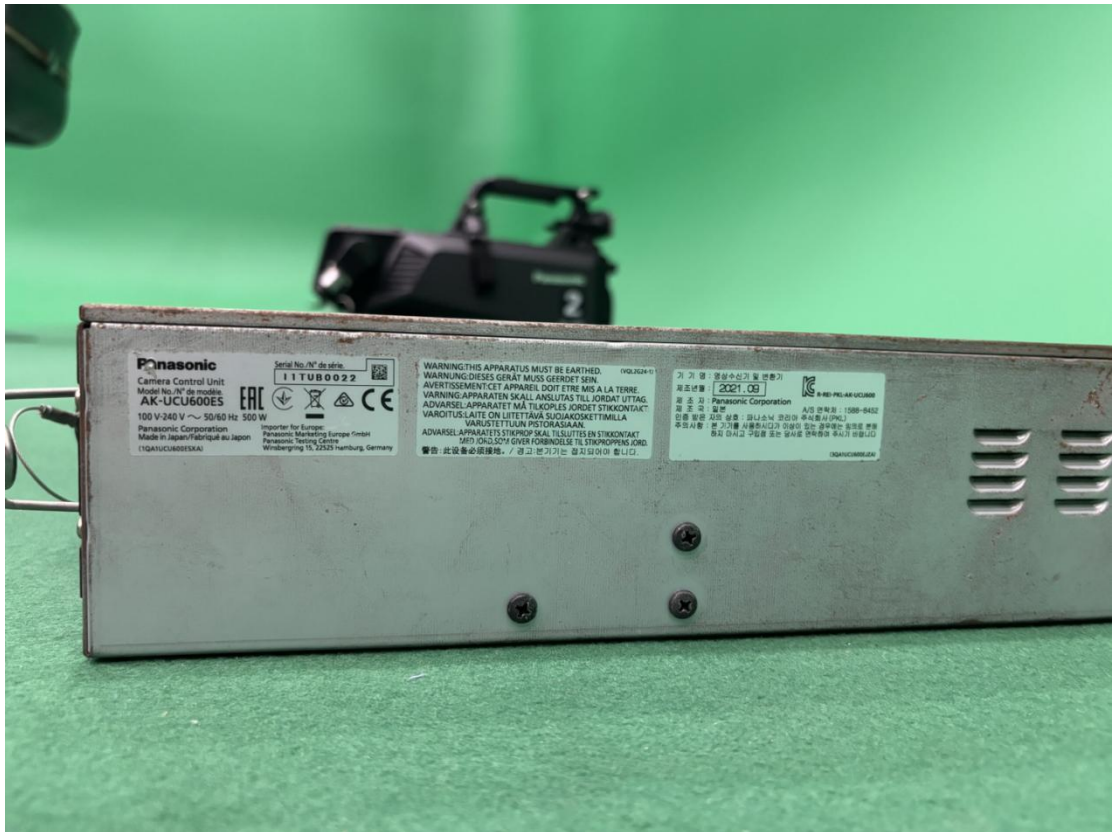

A.V. Equip.
LISTED
3722468

A/S 연락처: 1588-8452

제조 : 2020. 04

년월

Chain 4:

Panasonic
Remote Operation Panel
12 V \equiv 0.9 A
42-57 V \equiv 0.3 A (PoE)
Panasonic Corporation
Made in Japan/Fabriqu  au Japon

Model No./N^o de mod le. **AK-HRP1010G**