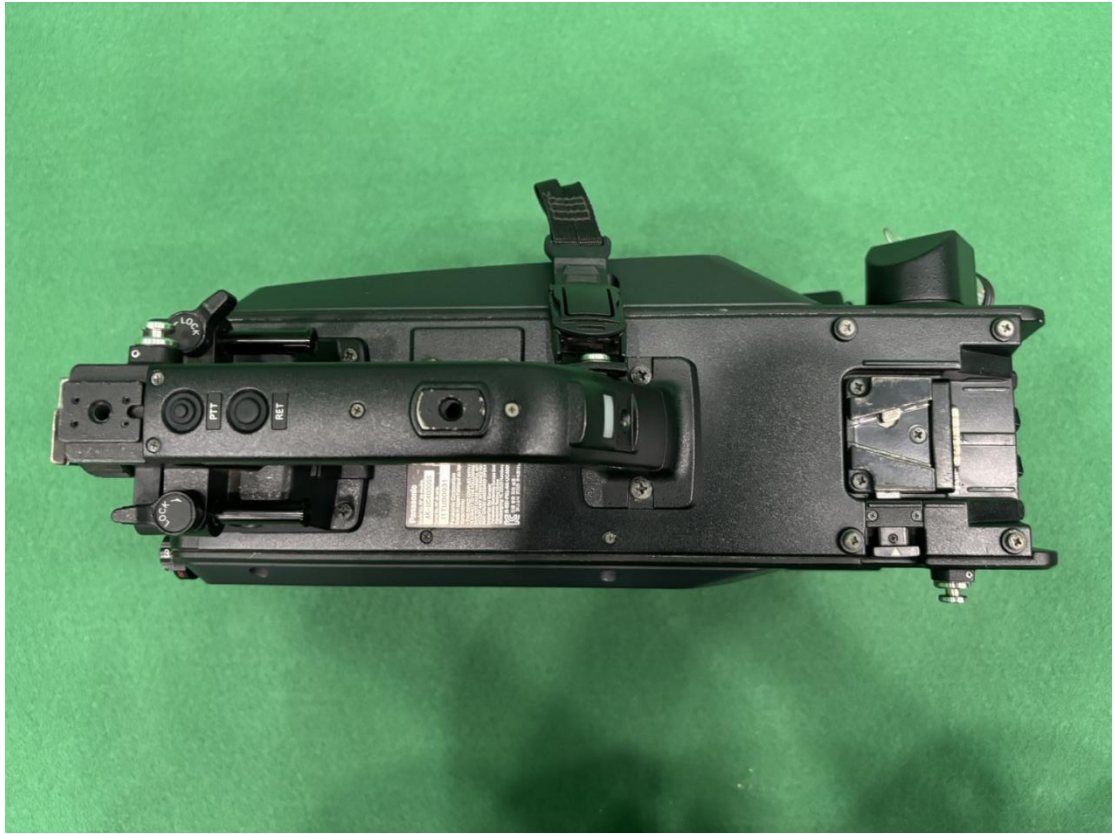

A.V. Equip.
LISTED
3722468

A/S 연락처: 1588-8452

제조 : 2020. 04

년월

Chain 4:

Panasonic
Remote Operation Panel
12 V \equiv 0.9 A
42-57 V \equiv 0.3 A (PoE)
Panasonic Corporation
Made in Japan/Fabriqu  au Japon

Model No./N^o de mod le. **AK-HRP1010G**