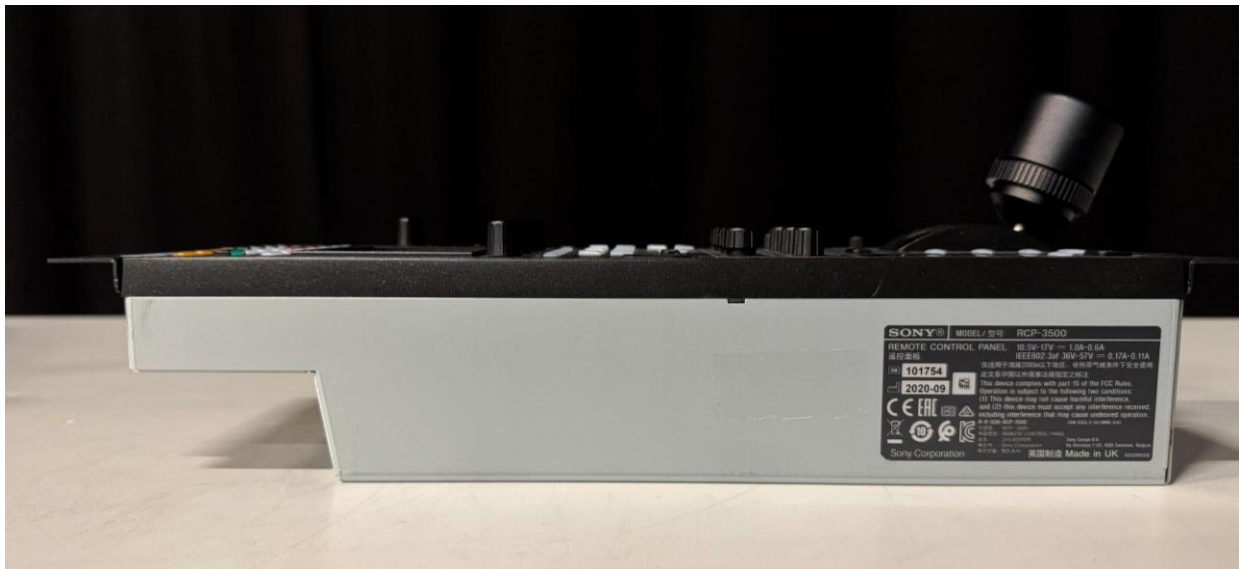

Pictures of the equipment: