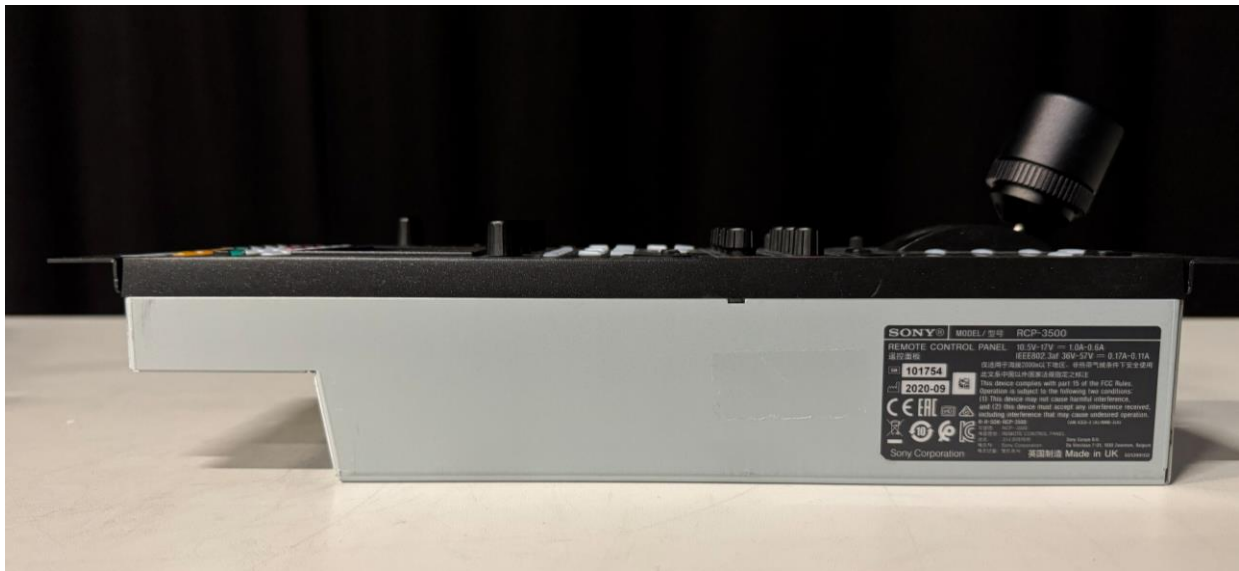

Pictures of the equipment: