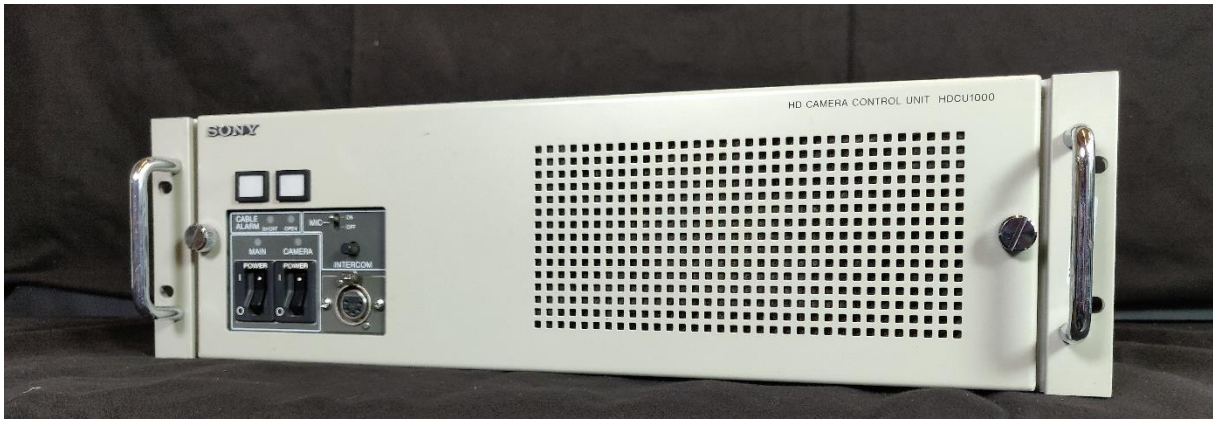

sports tv media
distribution

Paradeisergasse 9 • 9020 Klagenfurt, Austria
Tel.: +43 463-90 8000 • Fax: +43 463-90 8000-99
e-mail: stvmd@stvmd.com • <http://www.stvmd.com>

For sale: up to 6x used Sony HDC 1500 camera chains in very good condition