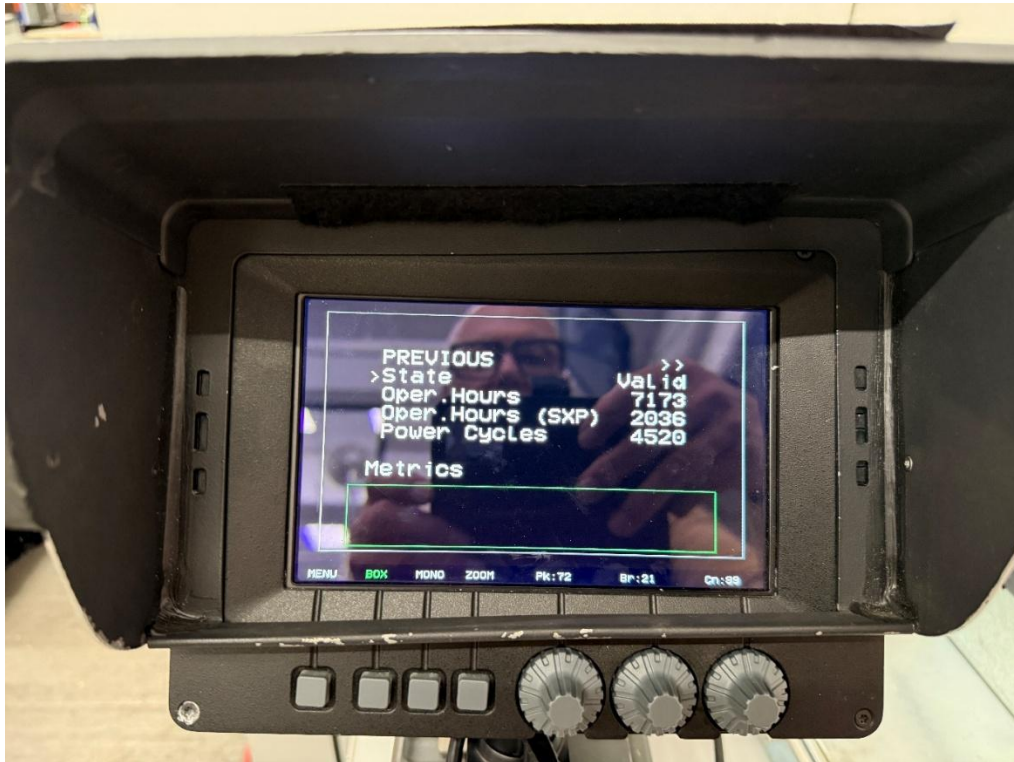

sports tv media
distribution

Paradeisergasse 9 • 9020 Klagenfurt, Austria
Tel.: +43 463-90 8000 • Fax: +43 463-90 8000-99
e-mail: stvmd@stvmd.com • <http://www.stvmd.com>

For Sale: Used Grass Valley LDX 80 Premiere camera chain package