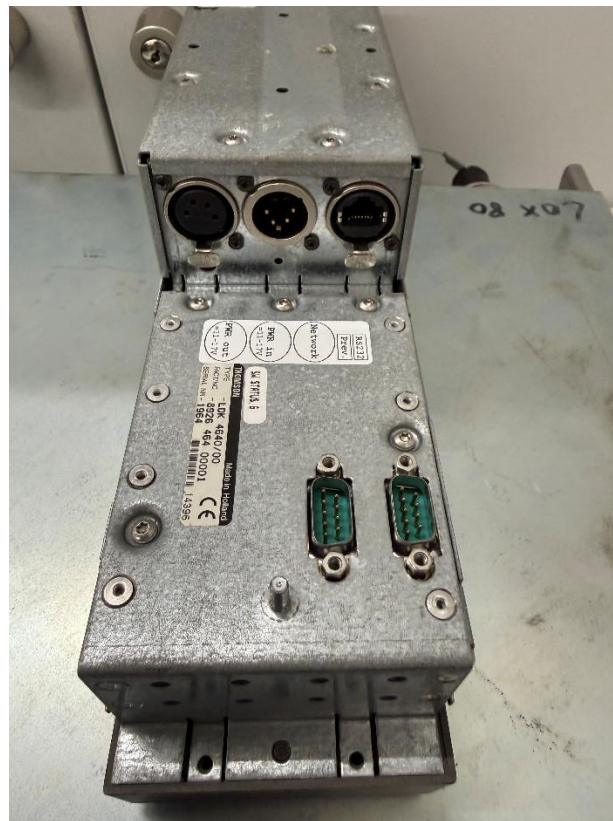

sports tv media
distribution

Paradeisergasse 9 • 9020 Klagenfurt, Austria
Tel.: +43 463-90 8000 • Fax: +43 463-90 8000-99
e-mail: stvmd@stvmd.com • <http://www.stvmd.com>

For Sale: Used Grass Valley LDX 80 Premiere camera chain package