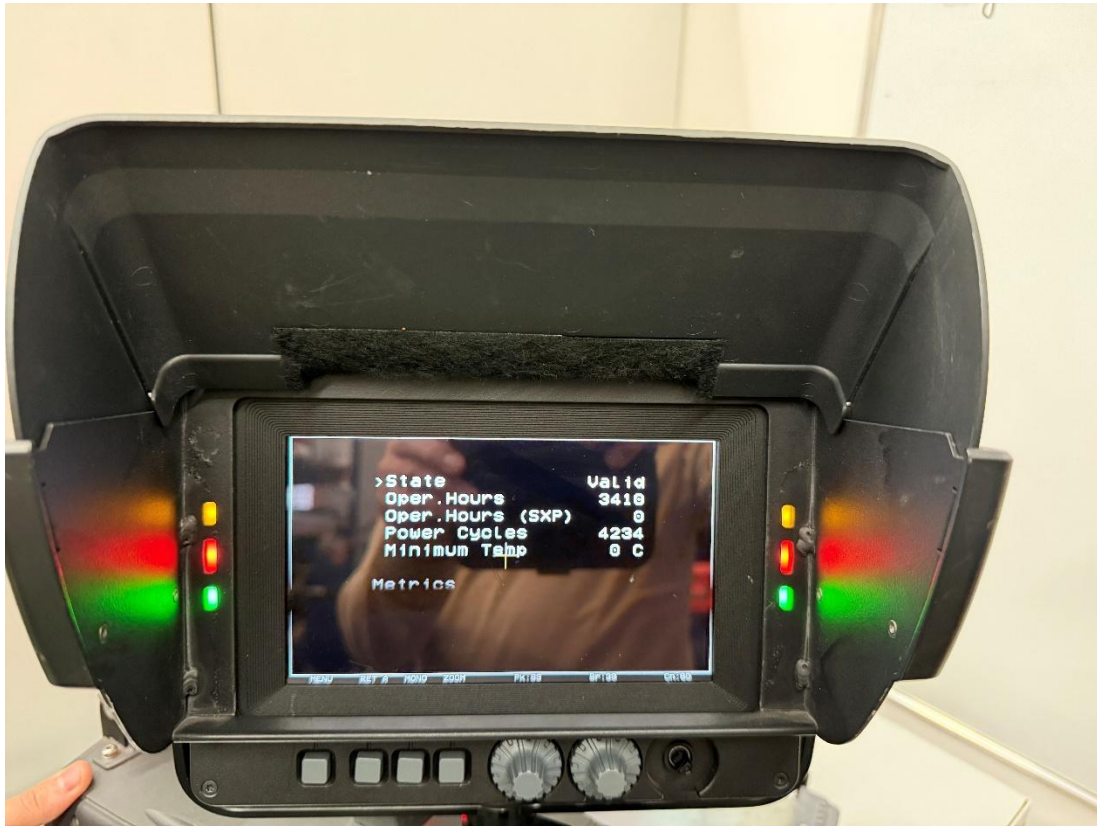

For Sale: Used Grass Valley LDX 80 Premiere camera chain package

Chain 3 (Premiere + Elite Adapter + XCU Elite):

Operation Hours: 4906, Power Cycles: 1014

sports tv media
distribution

Paradeisergasse 9 • 9020 Klagenfurt, Austria
Tel.: +43 463-90 8000 • Fax: +43 463-90 8000-99
e-mail: stvmd@stvmd.com • <http://www.stvmd.com>