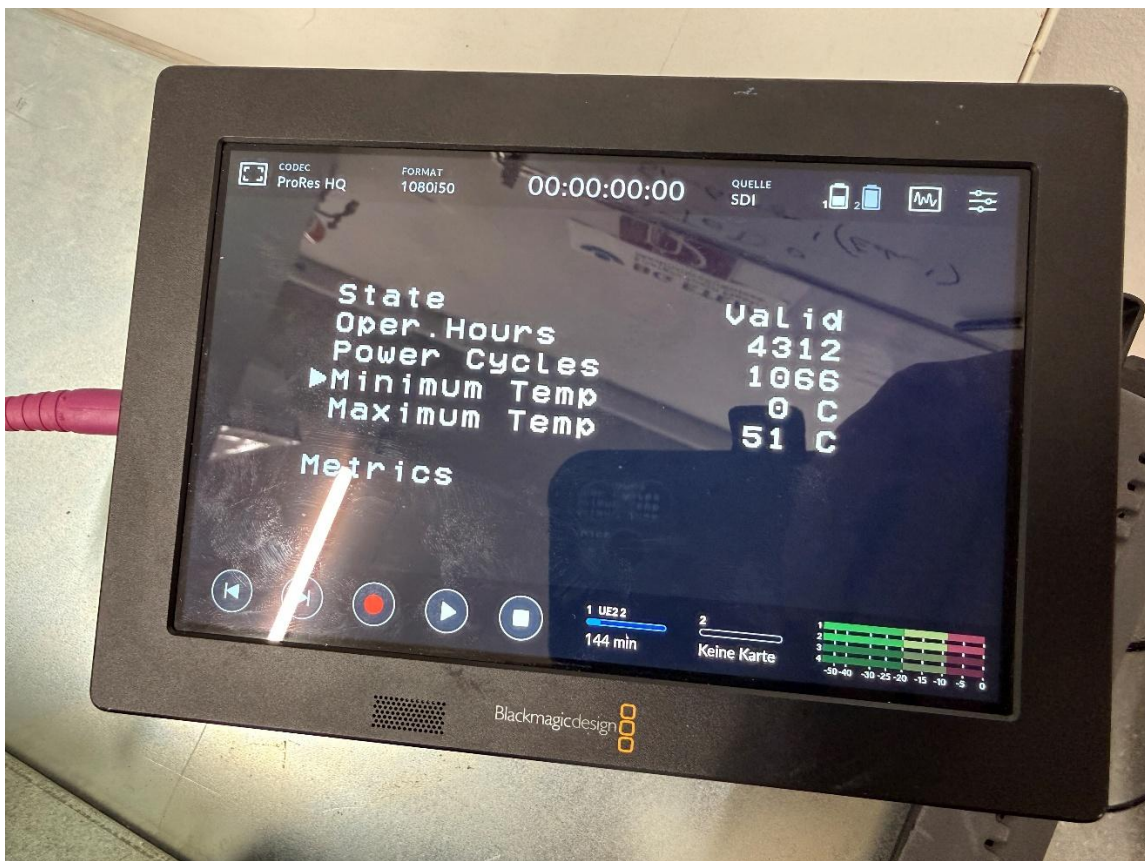

For Sale: Used Grass Valley LDX 80 Premiere camera chain package

LDX80C Compact Head (Head only):

Operation Hours: 4312, Power Cycles: 1066

sports tv media
distribution

Paradeisergasse 9 • 9020 Klagenfurt, Austria
Tel.: +43 463-90 8000 • Fax: +43 463-90 8000-99
e-mail: stvmd@stvmd.com • <http://www.stvmd.com>