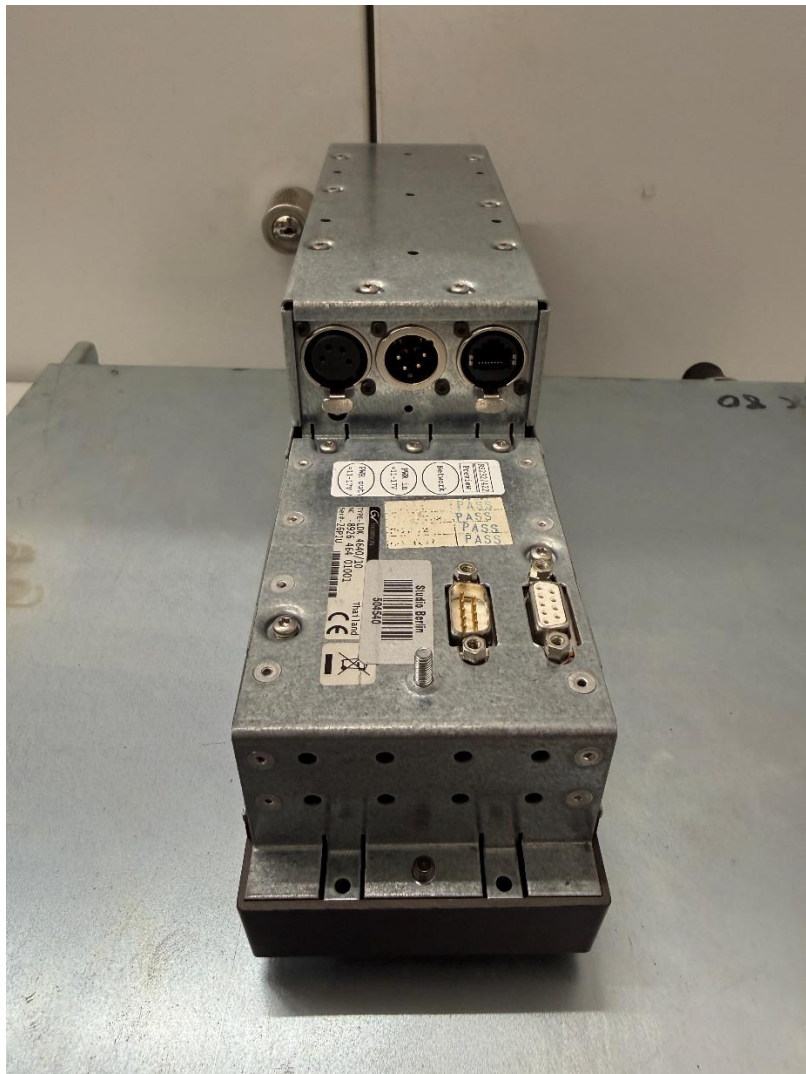

sports tv media
distribution

Paradeisergasse 9 • 9020 Klagenfurt, Austria
Tel.: +43 463-90 8000 • Fax: +43 463-90 8000-99
e-mail: stvmd@stvmd.com • <http://www.stvmd.com>

For Sale: Used Grass Valley LDX 80 Premiere camera chain package