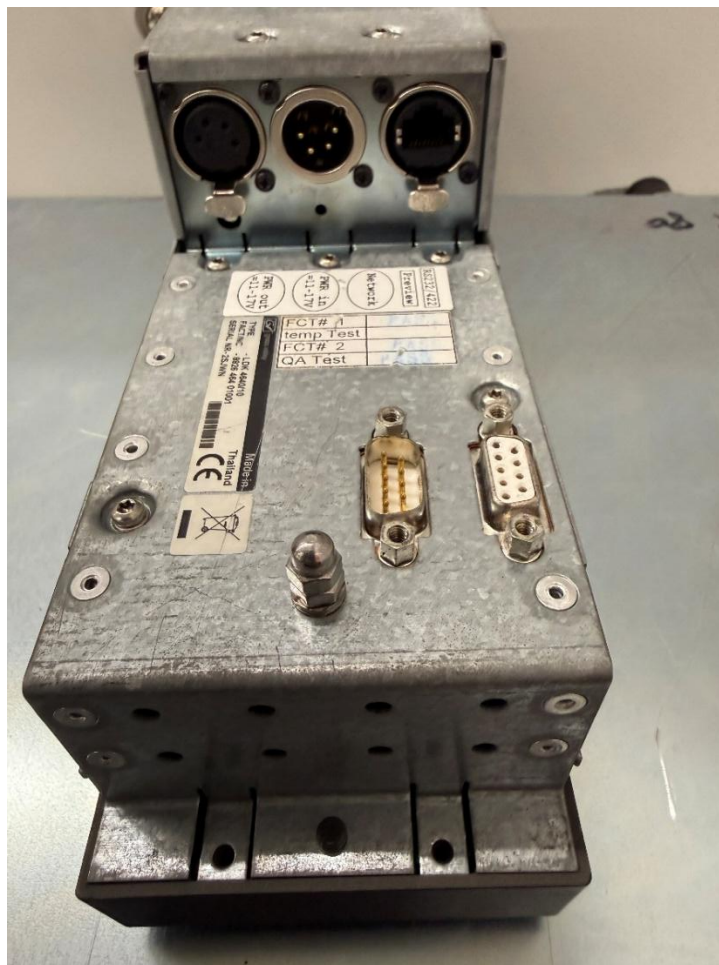

sports tv media
distribution

Paradeisergasse 9 • 9020 Klagenfurt, Austria
Tel.: +43 463-90 8000 • Fax: +43 463-90 8000-99
e-mail: stvmd@stvmd.com • <http://www.stvmd.com>

For Sale: Used Grass Valley LDX 80 Premiere camera chain package