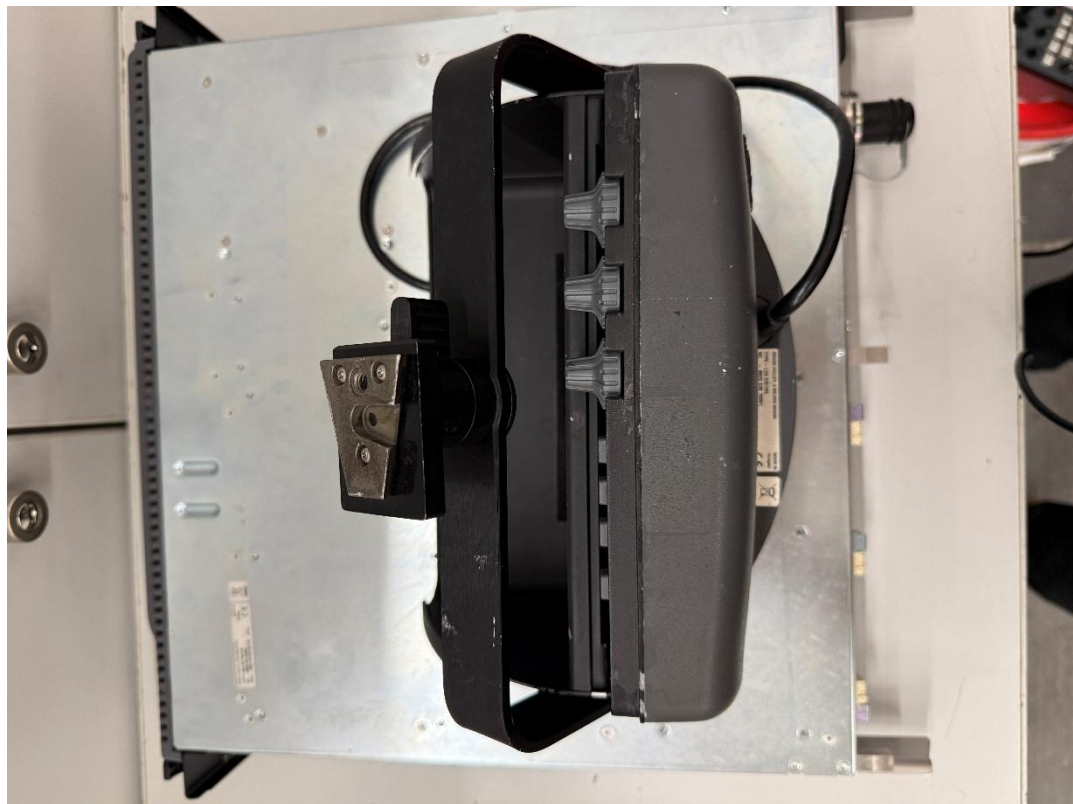

sports tv media
distribution

Paradeisergasse 9 • 9020 Klagenfurt, Austria
Tel.: +43 463-90 8000 • Fax: +43 463-90 8000-99
e-mail: stvmd@stvmd.com • <http://www.stvmd.com>

For Sale: Used Grass Valley LDX 80 Premiere camera chain package