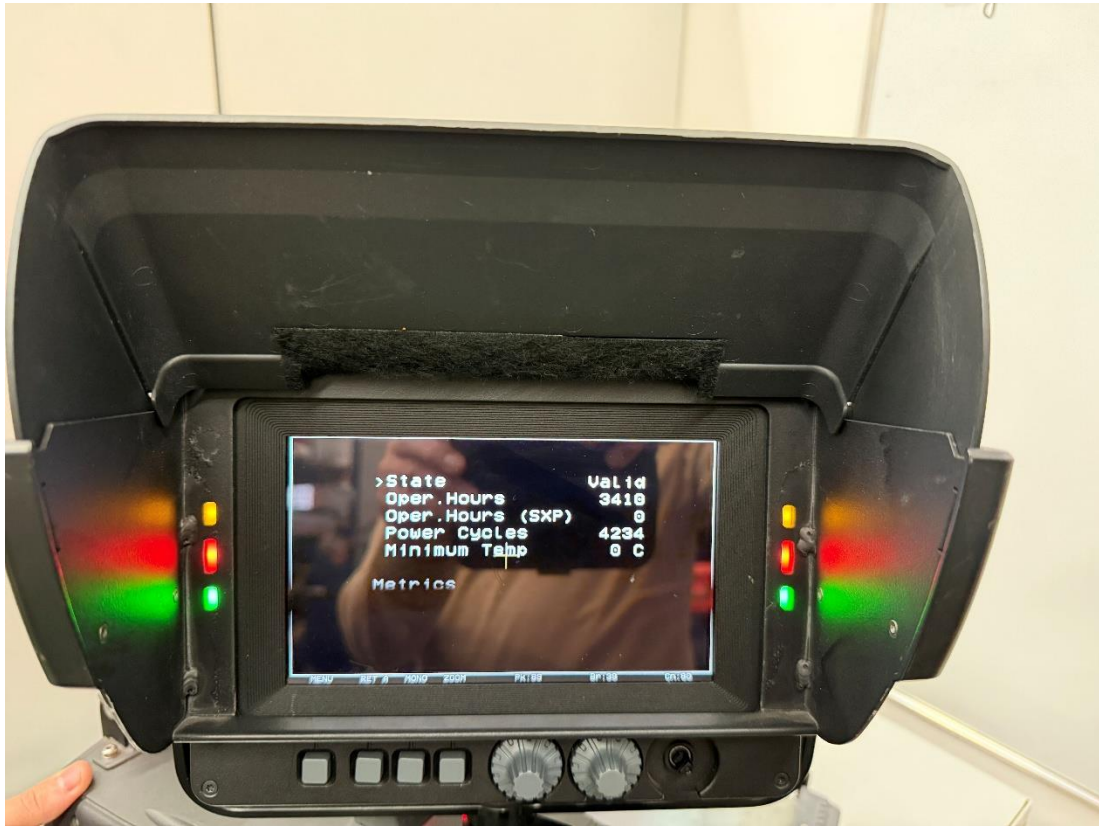

Up to 7x Grass Valley LDX 80 fiber camera chains