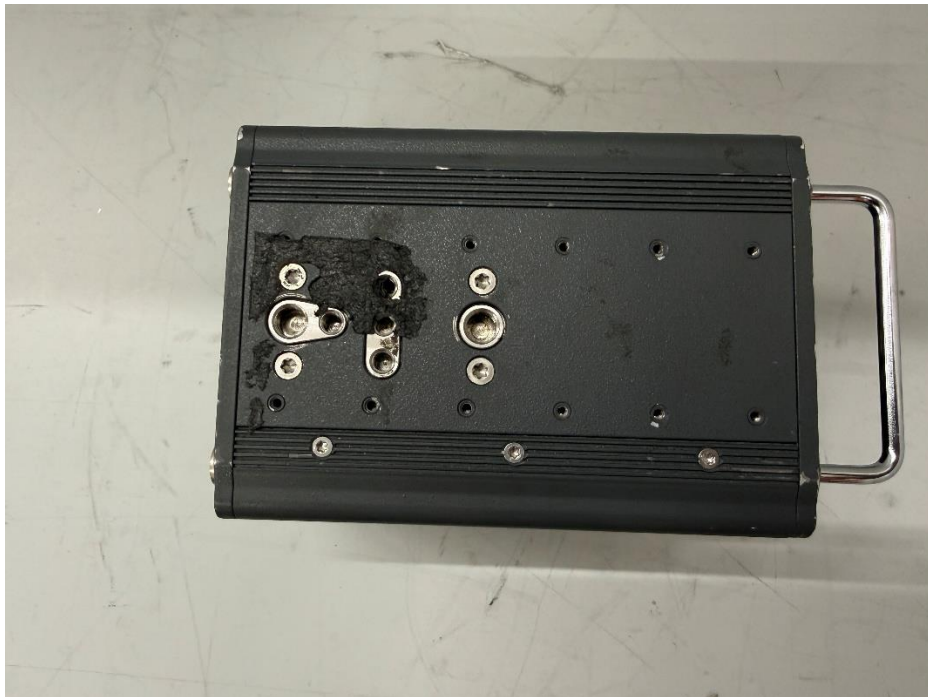

LDX80C Compact Head (Head only):

Operation Hours: 4312, Power Cycles: 1066