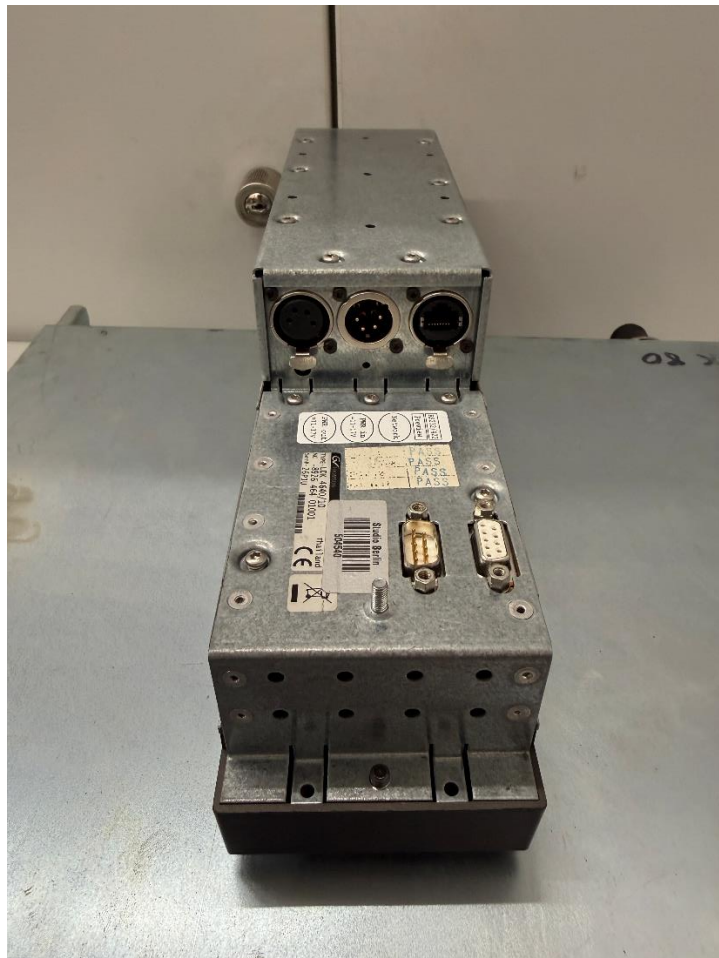

sports tv media
distribution

Paradeisergasse 9 • 9020 Klagenfurt, Austria
Tel.: +43 463-90 8000 • Fax: +43 463-90 8000-99
e-mail: stvmd@stvmd.com • <http://www.stvmd.com>