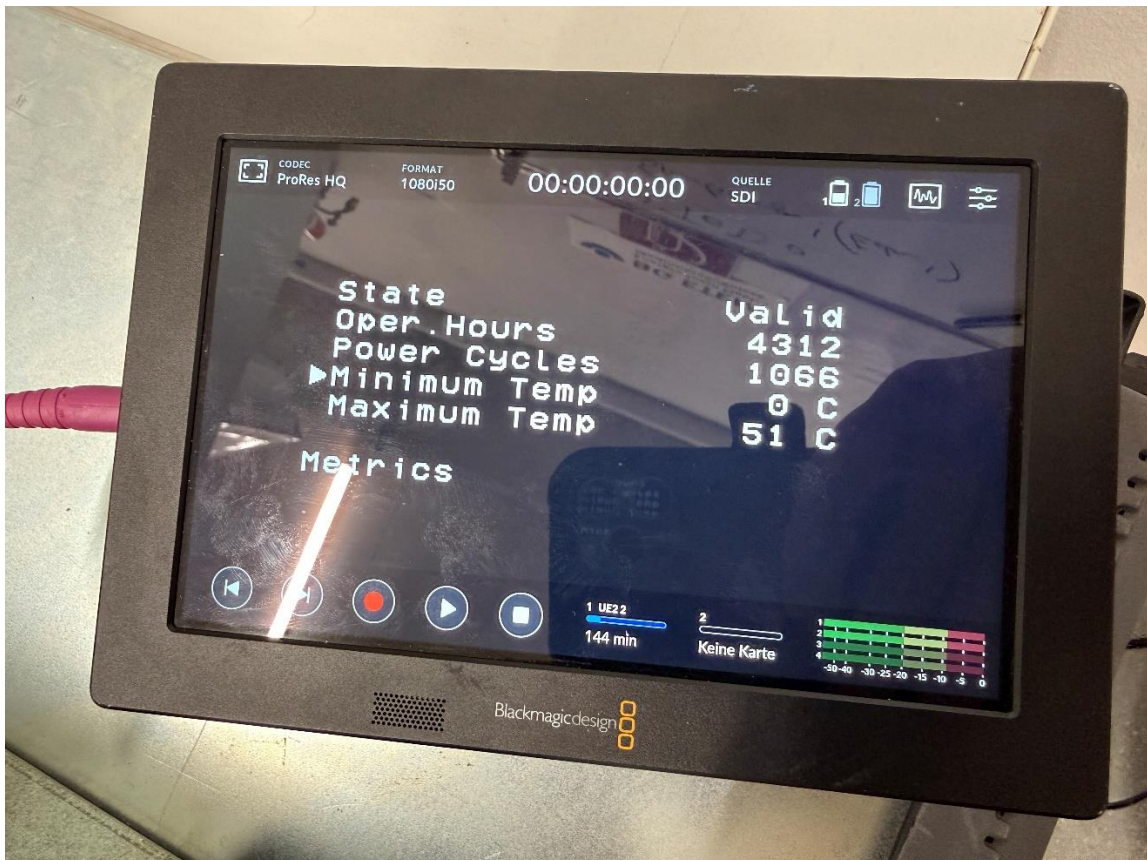

Up to 7x Grass Valley LDX 80 fiber camera chains

LDX80C Compact Head (Head only):

Operation Hours: 4312, Power Cycles: 1066

sports tv media
distribution

Paradeisergasse 9 • 9020 Klagenfurt, Austria
Tel.: +43 463-90 8000 • Fax: +43 463-90 8000-99
e-mail: stvmd@stvmd.com • <http://www.stvmd.com>