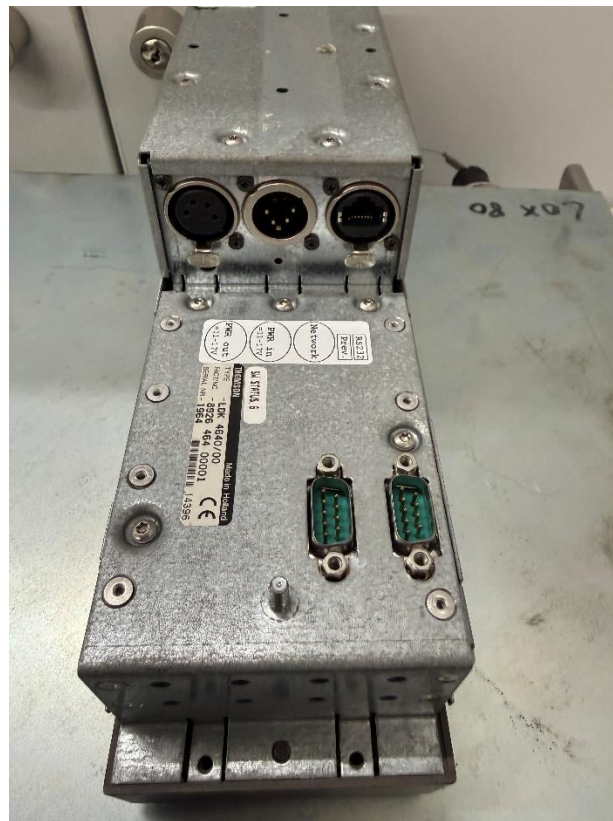

sports tv media distribution

Paradeisergasse 9 • 9020 Klagenfurt, Austria
Tel.: +43 463-90 8000 • Fax: +43 463-90 8000-99
e-mail: stvmd@stvmd.com • <http://www.stvmd.com>

Up to 7x Grass Valley LDX 80 fiber camera chains