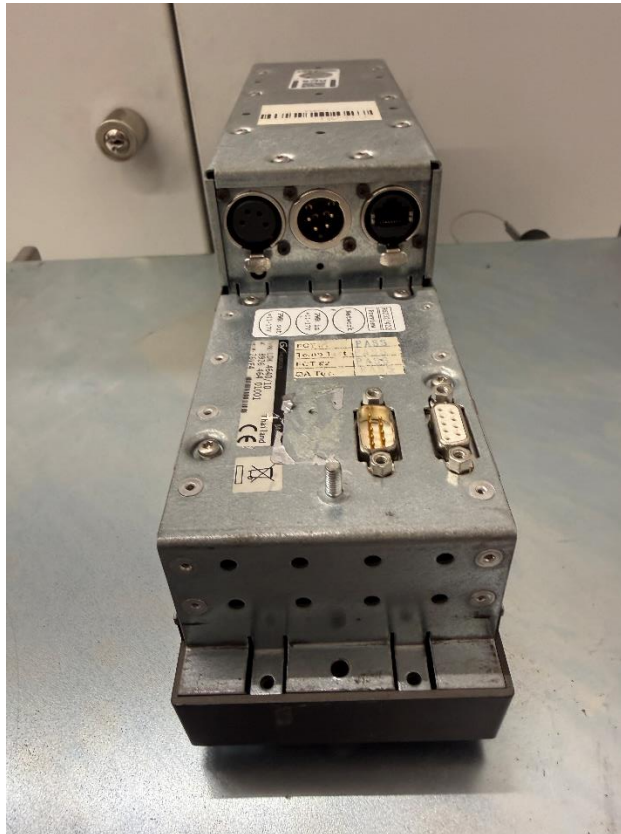

sports tv media
distribution

Paradeisergasse 9 • 9020 Klagenfurt, Austria
Tel.: +43 463-90 8000 • Fax: +43 463-90 8000-99
e-mail: stvmd@stvmd.com • <http://www.stvmd.com>

Up to 7x Grass Valley LDX 80 fiber camera chains