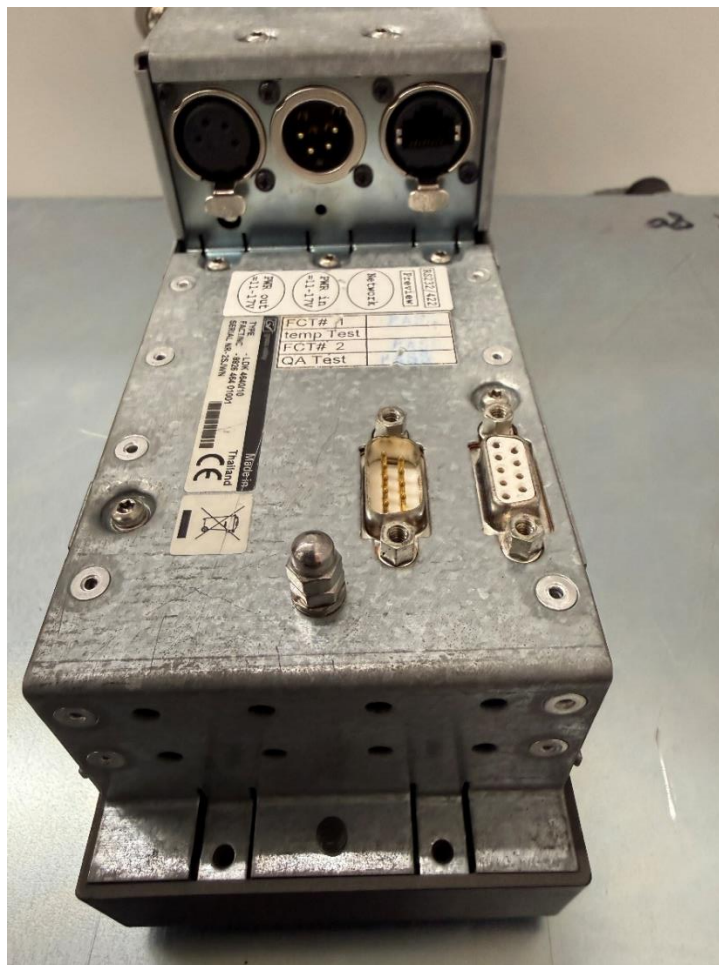

sports tv media
distribution

Paradeisergasse 9 • 9020 Klagenfurt, Austria
Tel.: +43 463-90 8000 • Fax: +43 463-90 8000-99
e-mail: stvmd@stvmd.com • <http://www.stvmd.com>

Up to 7x Grass Valley LDX 80 fiber camera chains