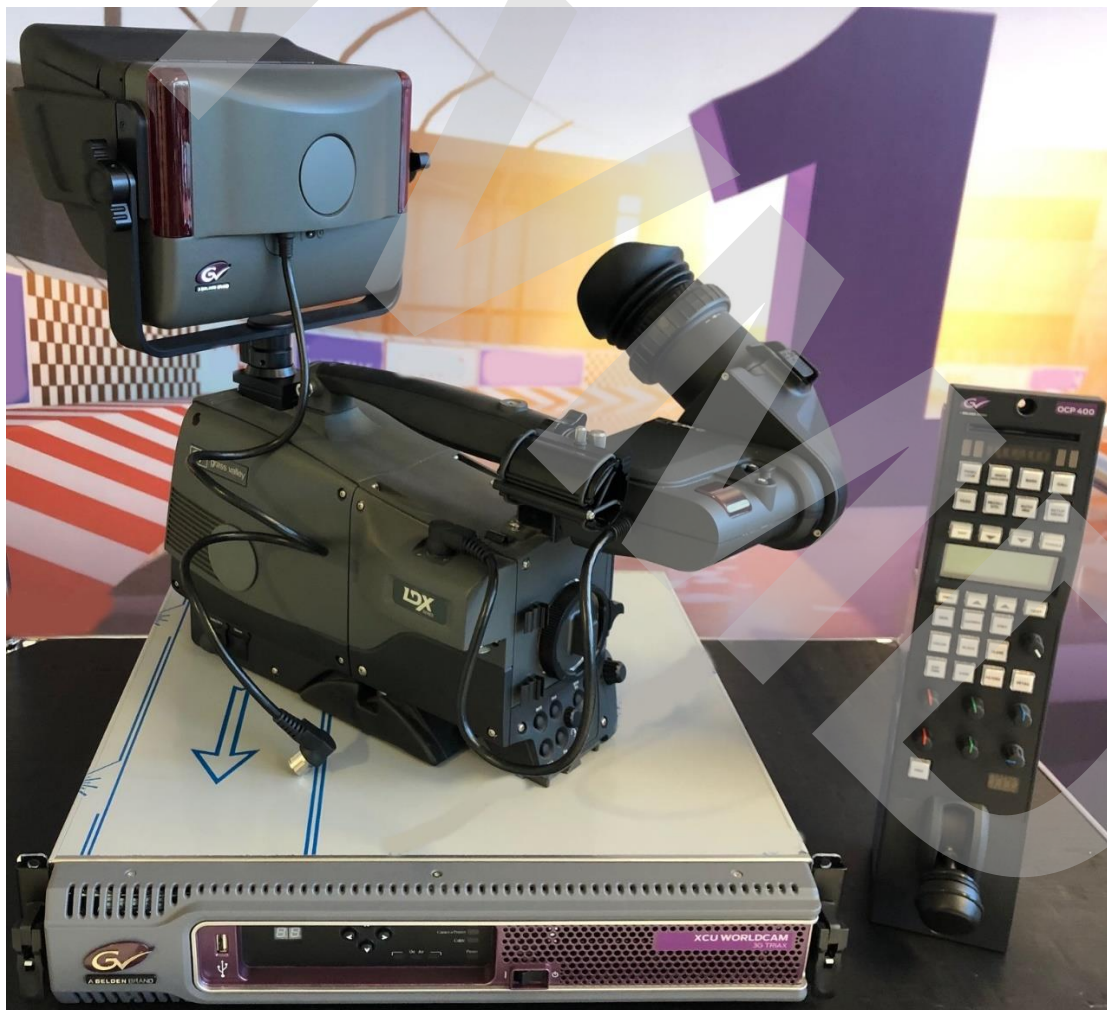

Equipment List:

Parts of the Equipment	QTY.	Year of built
LDX 80 Worldcam	7	2014/ 2015
3G Triax LDX Adapter - Fischer	7	2014/ 2015
XCU WorldCam - Triax Fischer	7	2014/ 2015/2019
OCP 400 Control Panel	7	2019
7-inch LCD Color Viewfinder	7	2019
AC power supply - 45 Watt - 12V DC	7	
Tripod adapter plate	7	
EyeCatcher 200 2-Inch Ocular color viewfinder	7	2019

Pictures:

For sale: 7x used Grass Valley LDX 80 World Cam camera chains in very good condition