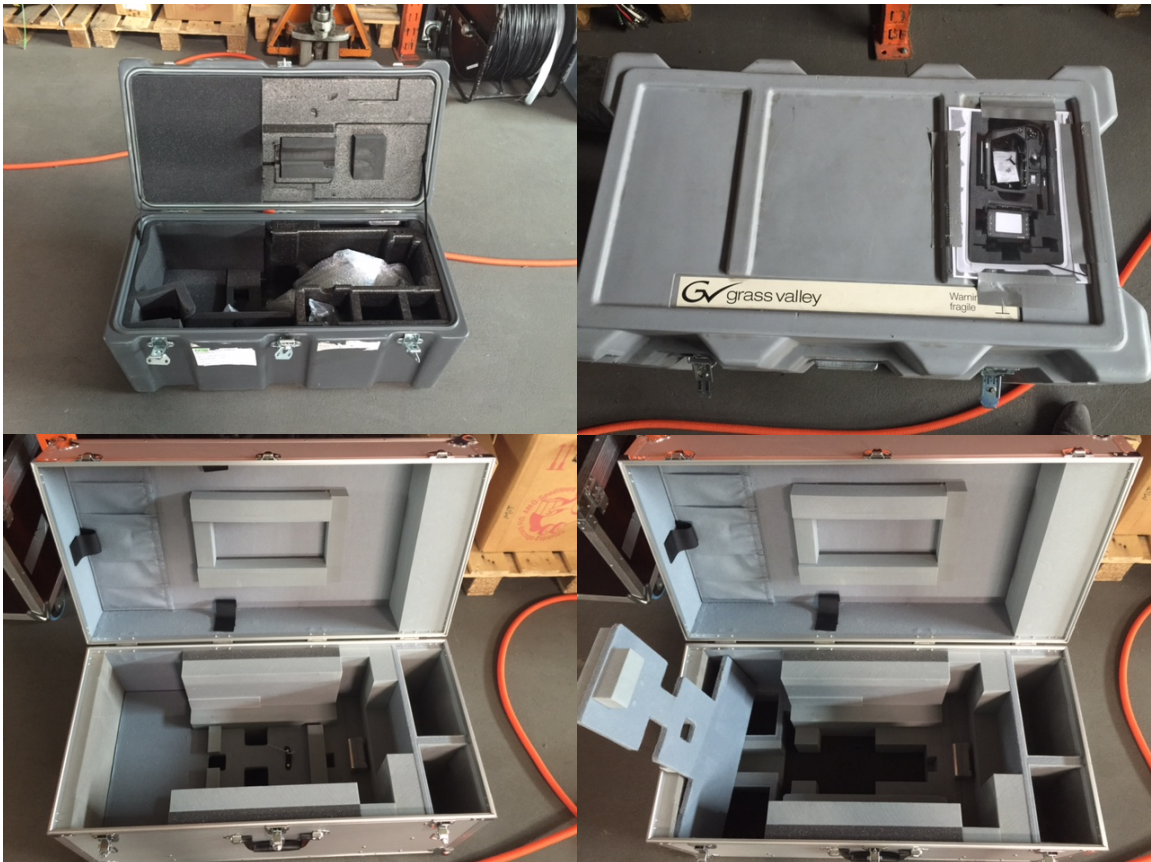

Used Cases for LDK 8000 Camera and lens support

**For further information please contact:**

sports tv media  
**distribution**

Otmar Valzachi  
sports tv media distribution GmbH

Paradeisergasse 9  
9020 Klagenfurt