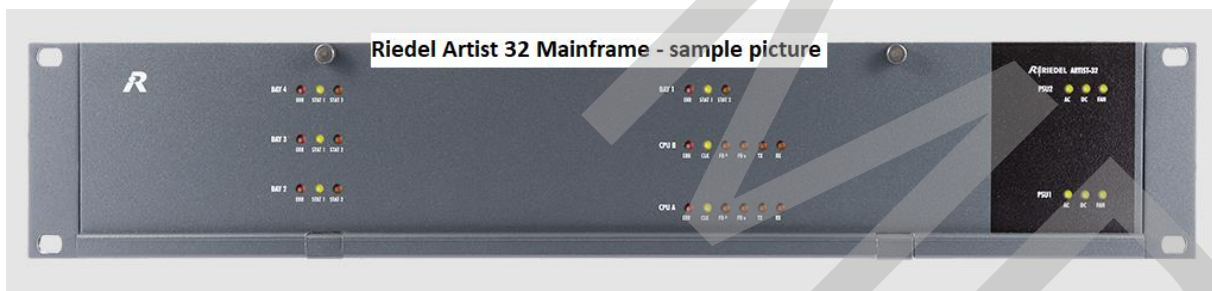

FOR SALE

Ex-demo Riedel Mainframes available

Intercom Mainframes:

1x ex-demo Riedel Artist 32 MFR

1x ex-demo Riedel Artist 64 MFR

Up to 5x ex-demo Riedel Artist 128 MFR

Each mainframe can be equipped with additional equipment like client cards, panels, and power supplies – available on request

All parts are separately available

Coming with 12 months warranty

Available while stock lasts

Price on request:

Excl. VAT

Excl. shipping & insurance costs

Excl. custom fees