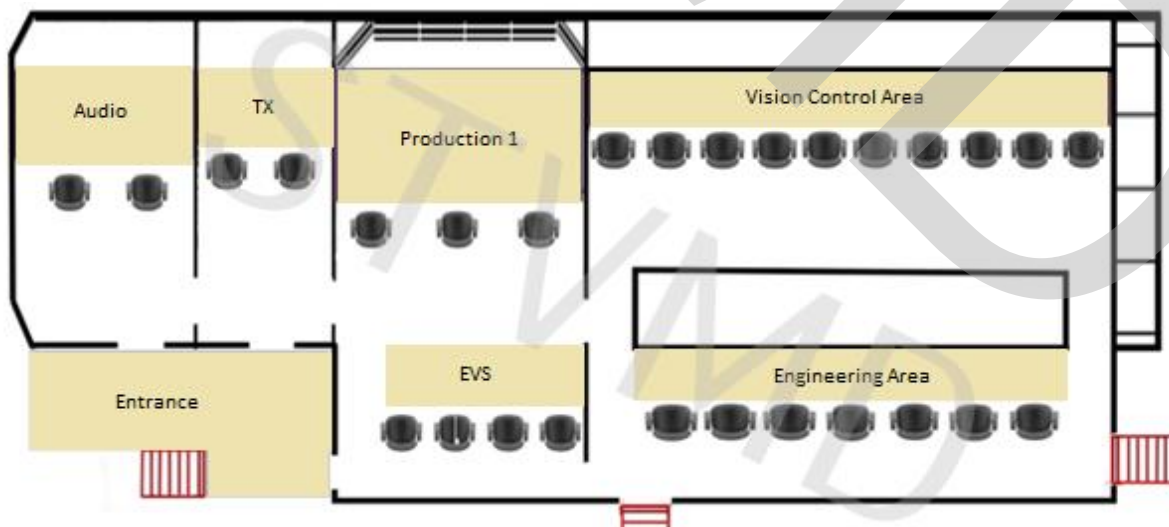

Faderbay / Faderbay
Desk size (in mm) l x h x w = 2096 x 587 x 966
DSP Core and Input / Output Equipment Frame(s) A

- 1 SCORE LIVE and Input / Output Frame 19", 6U
- 2 D21m Input / Output Frame 19",3U - each frame with redundant power supply
- 5 SCORE LIVE DSP boards - 1 SCORE LIVE Bridge board
- 1 Sync Generator board with internal 44.1/48/88.2/96 kHz reference clock allows external synchronization from word-clock, AES/EBU (44.1/48/88.2/96 kHz) or video sync (25/29.97 fps). Includes 3 AES/EBU sync outputs
- 24 analog Line output with 24 bit D/A converter
- 32 MIC/LINE input with 24bit A/D converter
- 16 analog Line input with 24 bit A/D converter
- 32 digital AES/EBU input converter
- 7 digital AES/EBU input with Sampling Rate Converter and
- 1 digital AES/EBU input with SFC for talkback to internal channels
- 35 digital AES/EBU output converter and
- 4 digital AES/EBU output for PFL and 5.1 CR monitoring
- 1 digital AES/EBU stereo output for Studio monitoring
- 3 MADI-Input / Output Board (HUB) with optical multimode fiber I/O
- 2 MADI-Input / Output Board (HUB) with optical single mode fiber I/O
- 1 RS422 Serial Merger Board - 3 HD-Core Link Board
- each frame with redundant power supply
- 3 19" 1U Fan unit and 3 19" 1U air deflection panel
- 3 19" 1U air deflection panel with cable feedthrough
- 3 19" / 1U BNC Breakout box for AES/EBU I/O

Layout of the OB Trailer:

OB Trailer prepared for up to 24 camera chains - immediately available for sale