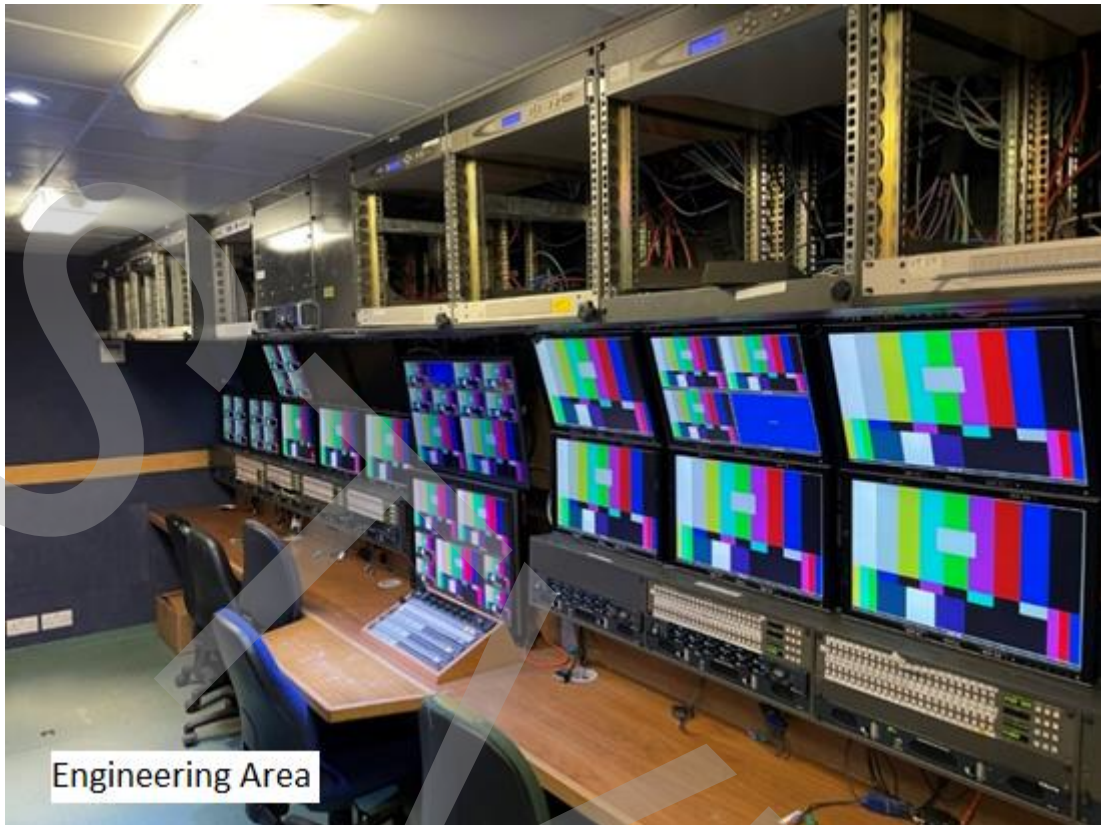

sports tv media distribution

Paradeisergasse 9 • 9020 Klagenfurt, Austria
Tel.: +43 463-90 8000 • Fax: +43 463-90 8000-99
e-mail: stvmd@stvmd.com • <http://www.stvmd.com>

Engineering Area:

OB Trailer prepared for up to 24 camera chains - immediately available for sale