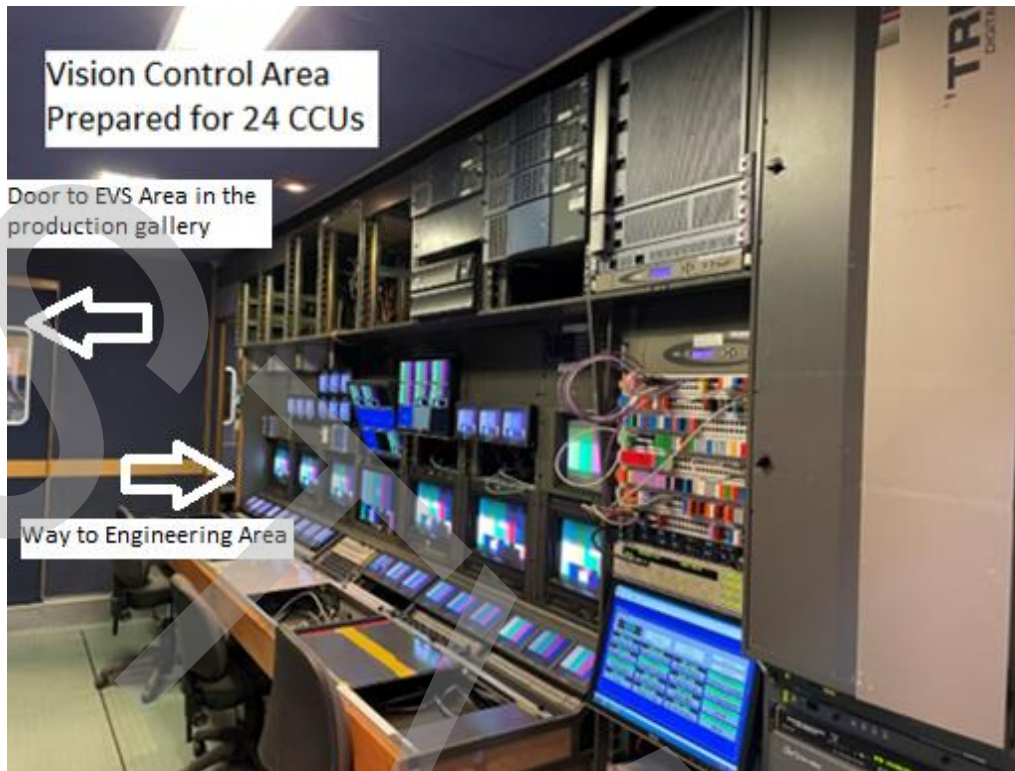

sports tv media distribution

Paradeisergasse 9 • 9020 Klagenfurt, Austria
Tel.: +43 463-90 8000 • Fax: +43 463-90 8000-99
e-mail: stvmd@stvmd.com • <http://www.stvmd.com>

Vision Control Area:

OB Trailer prepared for up to 24 camera chains - immediately available for sale