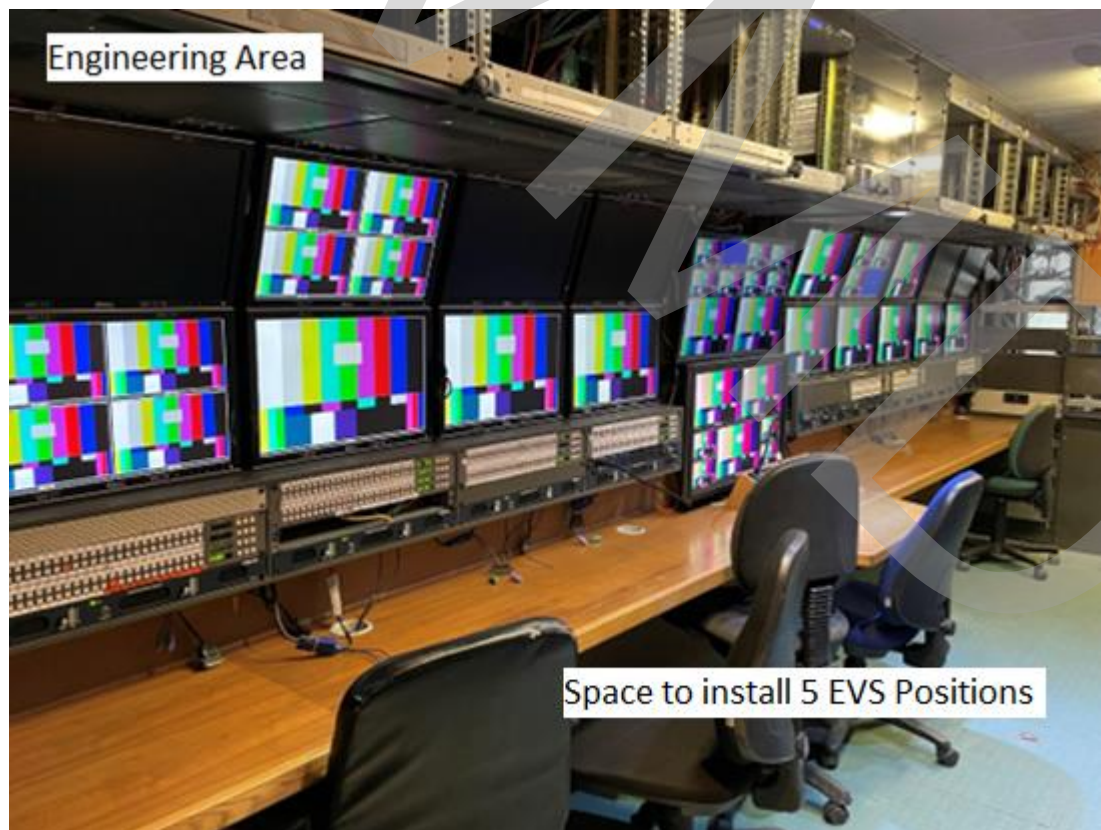

sports tv media distribution

Paradeisergasse 9 • 9020 Klagenfurt, Austria
Tel.: +43 463-90 8000 • Fax: +43 463-90 8000-99
e-mail: stvmd@stvmd.com • <http://www.stvmd.com>

Engineering Area:

OB Trailer prepared for up to 24 camera chains - immediately available for sale