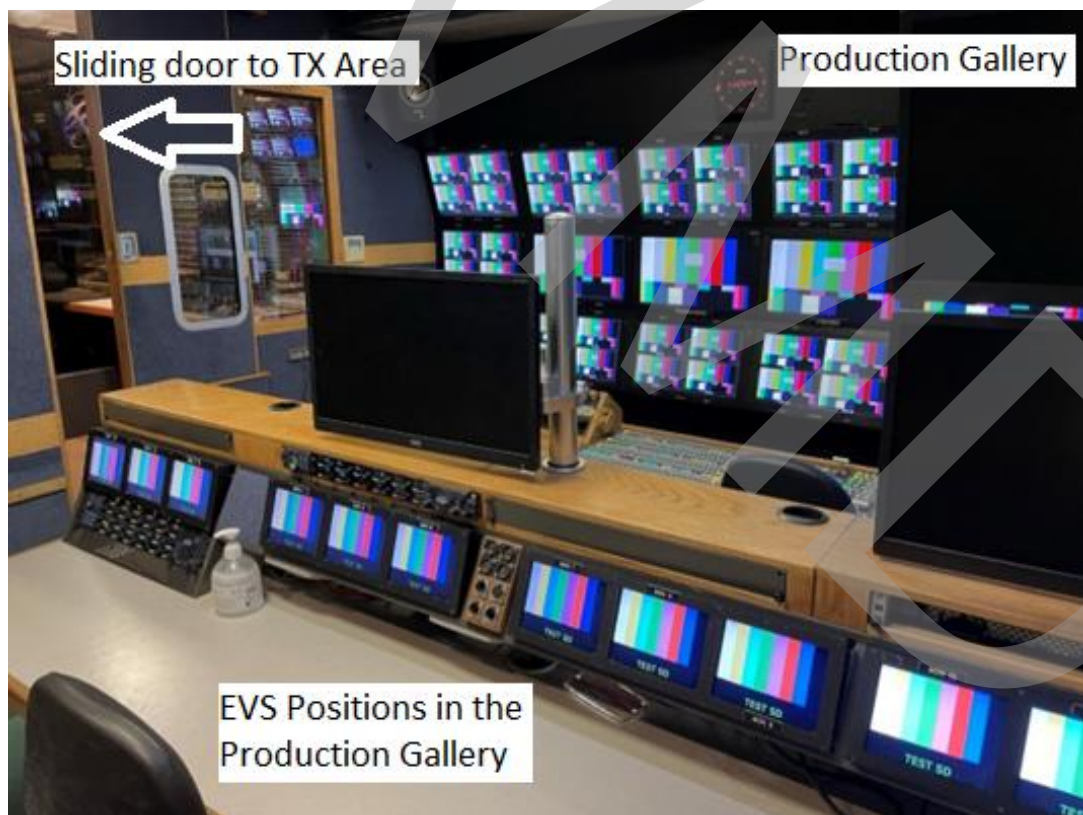

sports tv media
distribution

Paradeisergasse 9 • 9020 Klagenfurt, Austria
Tel.: +43 463-90 8000 • Fax: +43 463-90 8000-99
e-mail: stvmd@stvmd.com • <http://www.stvmd.com>

OB Trailer prepared for up to 24 camera chains - immediately available for sale