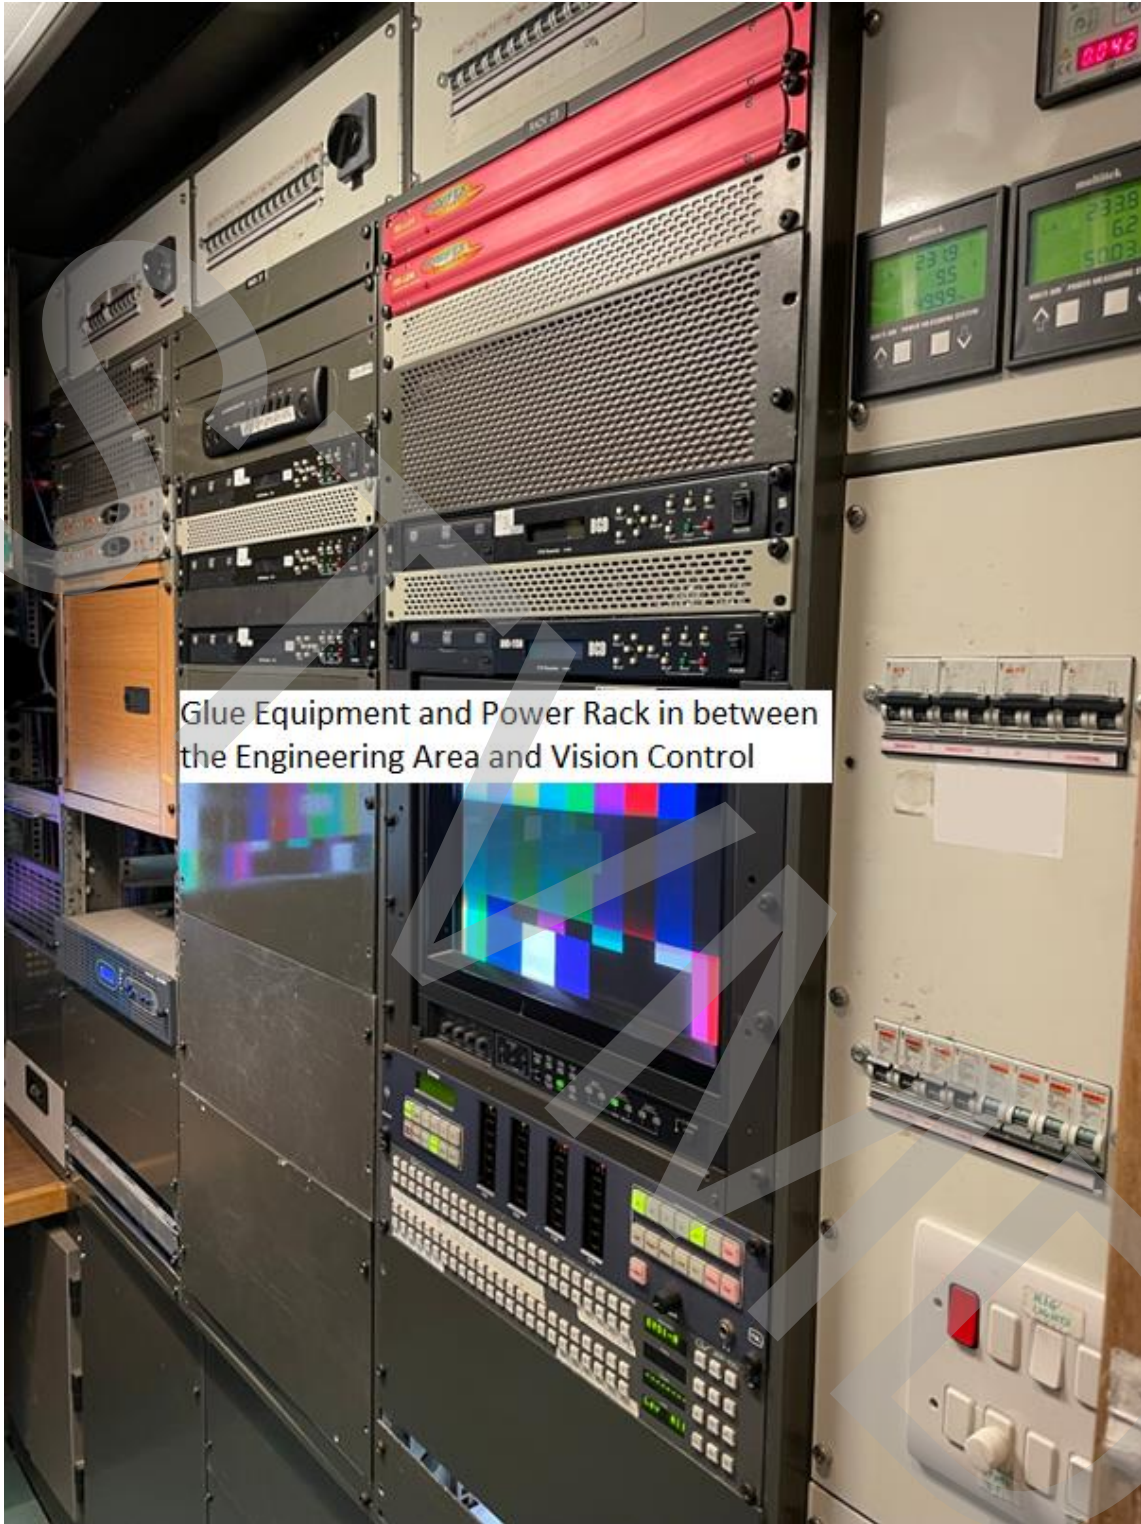

Glue Equipment and Power Rack in between
the Engineering Area and Vision Control