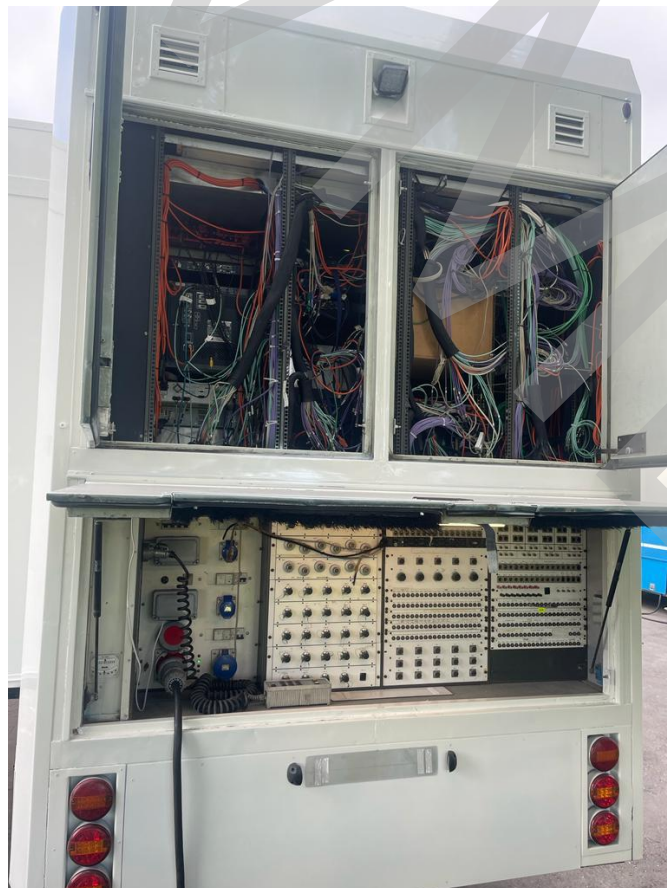

sports tv media
distribution

Paradeisergasse 9 • 9020 Klagenfurt, Austria
Tel.: +43 463-90 8000 • Fax: +43 463-90 8000-99
e-mail: stvmd@stvmd.com • <http://www.stvmd.com>

OB Trailer prepared for up to 24 camera chains - immediately available for sale