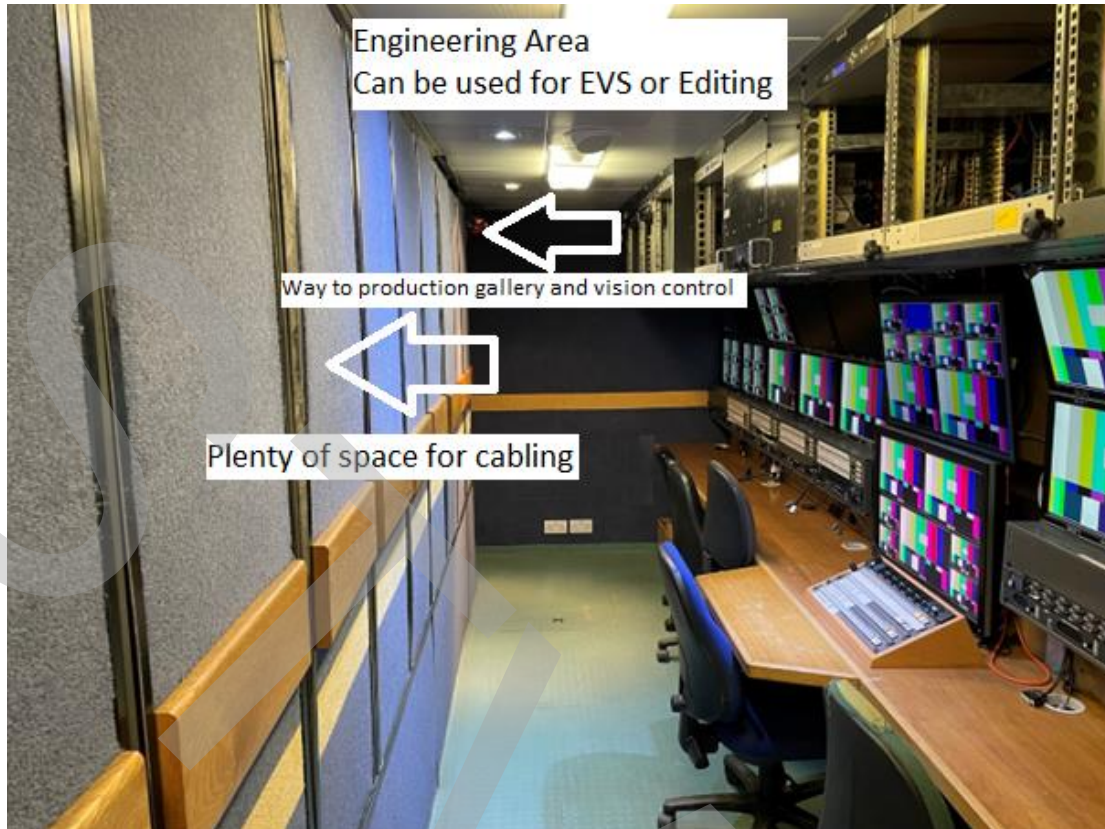

sports tv media
distribution

Paradeisergasse 9 • 9020 Klagenfurt, Austria
Tel.: +43 463-90 8000 • Fax: +43 463-90 8000-99
e-mail: stvmd@stvmd.com • <http://www.stvmd.com>