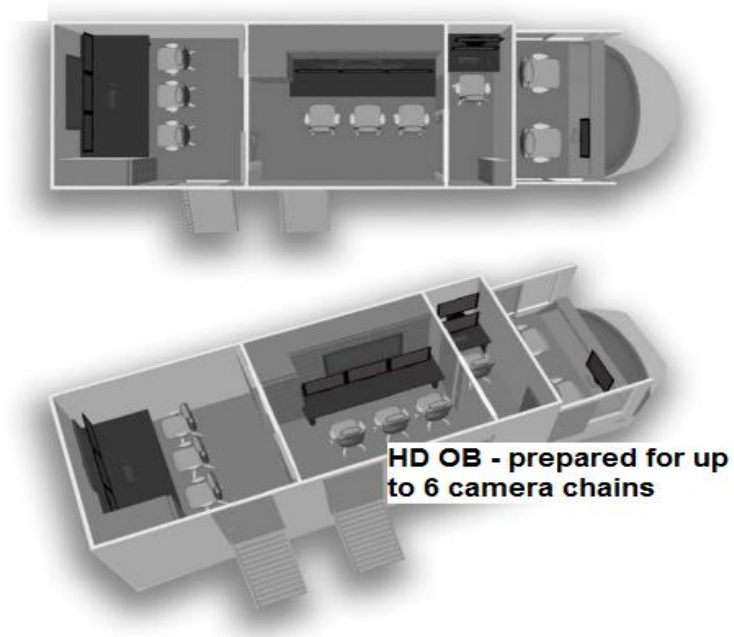

Room Layout

For further information please contact:

sports tv media
distribution

Otmar Valzachi
sports tv media distribution GmbH

Paradeisergasse 9
9020 Klagenfurt

AUSTRIA

Tel:+43 463 908000
Fax:+43 463 908000 99
Mobile:+43 676 848606211
email: ov@stvmd.com
<http://www.stvmd.com>