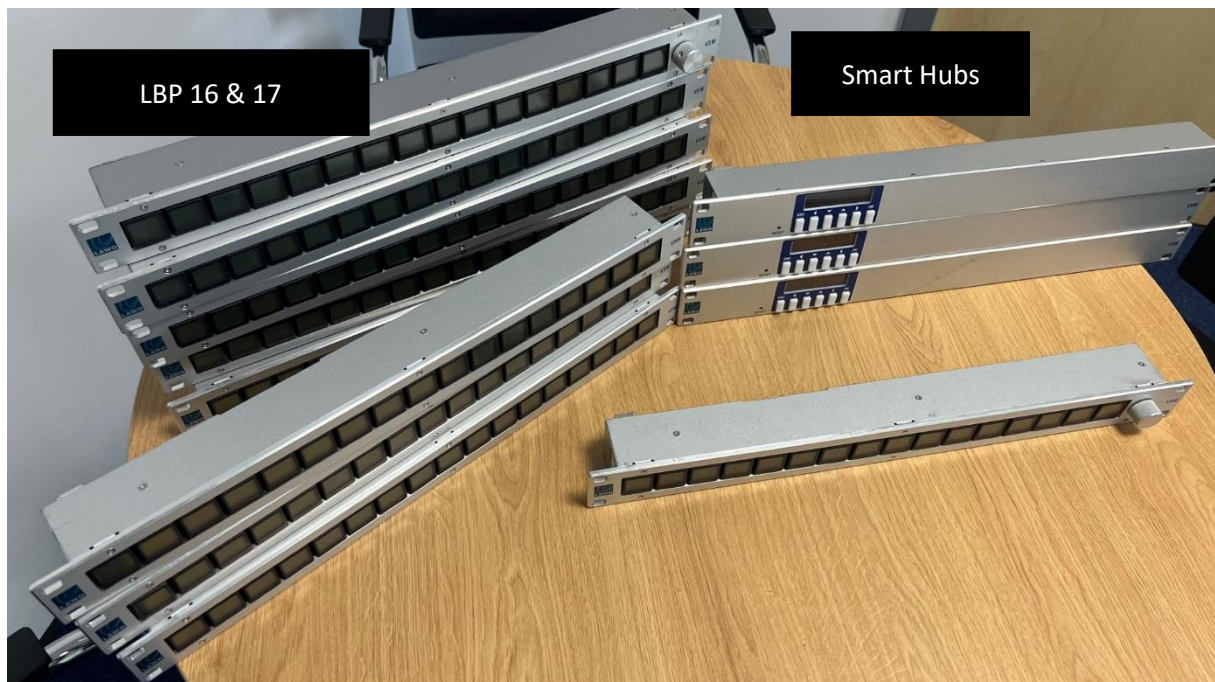

Like new Lawo LSB VSM Panels + GPIOs + Smart Hubs

7x LBP 17 1 RU Panel

2x LBP 16E 1 RU Panel

3x Smart Hub TCP to Serial Converter

2x GPIO 32 in/out

2016/2017 Lawo Series - In perfect condition

Price on request:

Excl. VAT

Excl. shipping & insurance costs

Excl. custom fees