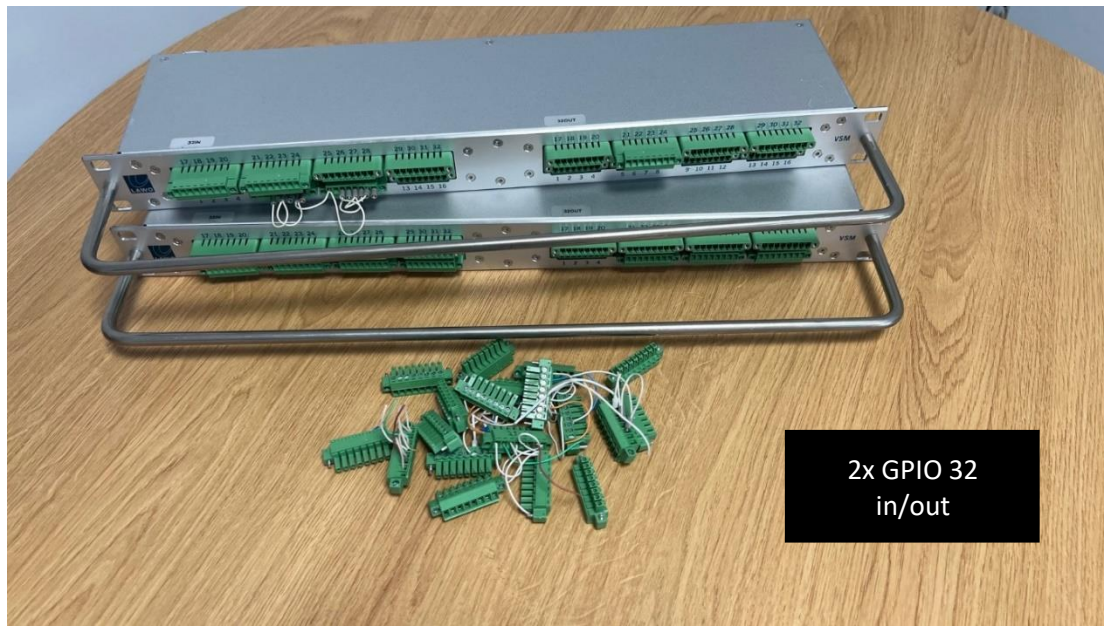

Smart Hub facts:

Interfaces:

- 1x RJ 45 Ethernet
- 1x RJ 45 für RS 422
- 1x SUB D9 für RS 232

vsmSMARTHUB IP-TO-SERIAL Interfaces - Highlights

- Interfaces between Ethernet and RS422 / RS232
- Interface to connect the vsmUMDs
- Interface to connect Automation Systems via serial