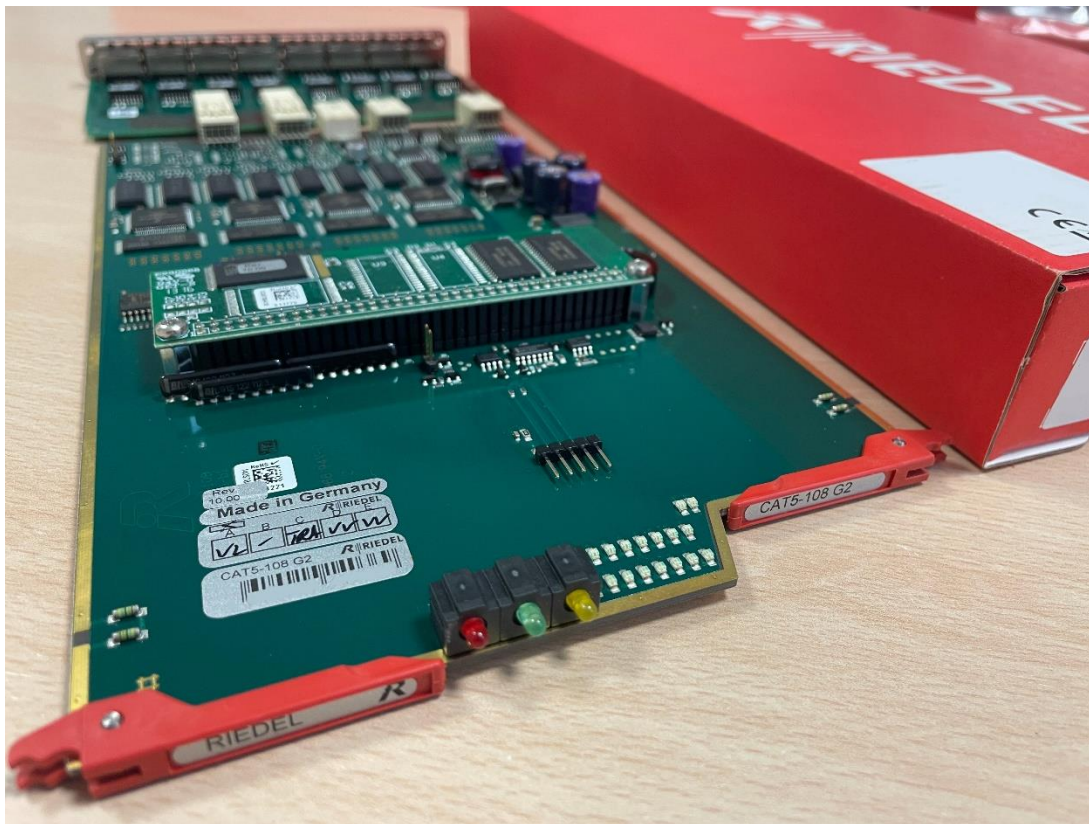

Picture new Riedel CAT5-108 G2 card:

For further information please contact:

sports tv media
distribution

Otmar Valzachi
sports tv media distribution GmbH

Paradeisergasse 9
9020 Klagenfurt

AUSTRIA

Tel:+43 463 908000
Fax:+43 463 908000 99
Mobile:+43 676 848606211
email: ov@stvmd.com
<http://www.stvmd.com>