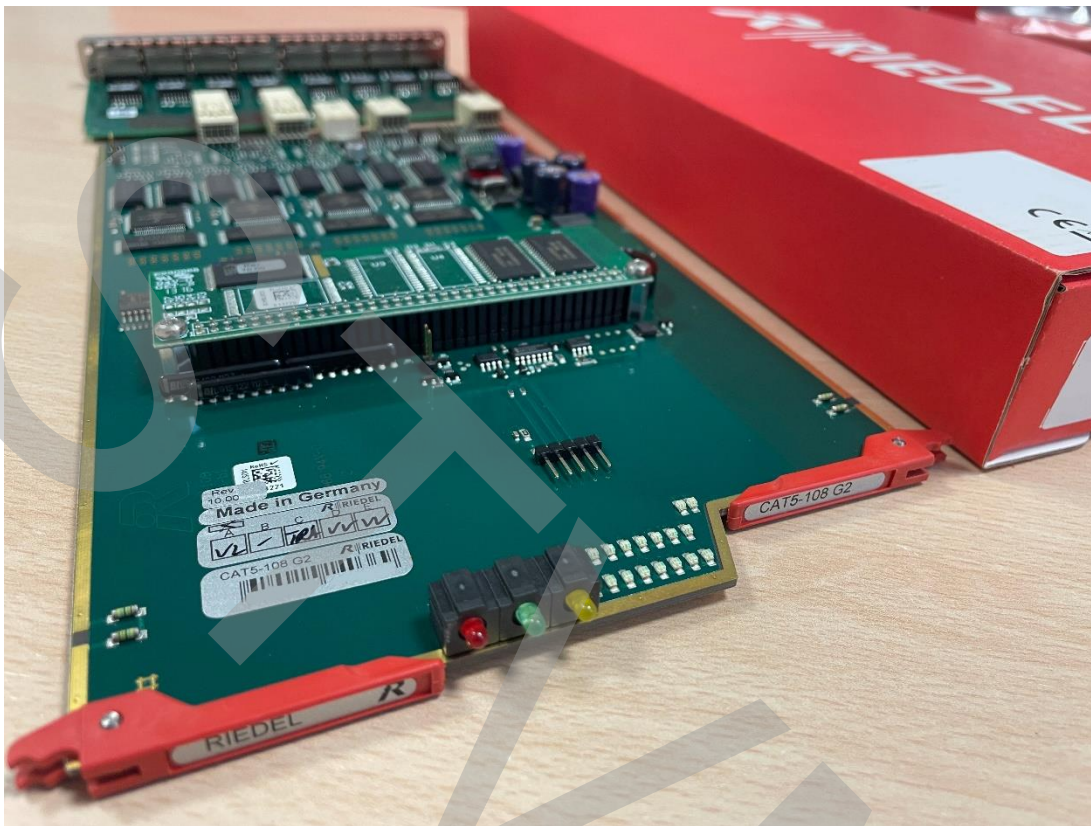

**FOR SALE**

**3x new Riedel CAT5-108 G2 SET Intercom Cards  
8-Port client card sets to connect Artist Intercom panels via CAT5 cabling**

**And**

**2x new Riedel AIO-008 SET Intercom Cards  
8-Port Performer client card with analog transformer isolated balanced line  
level in- and outputs; connector type RJ45**

**Price on request:**

Excl. VAT

Excl. shipping & insurance costs

Excl. custom fees

Picture new Riedel CAT5-108 G2 card:

Picture new Riedel AIO-008 client card:

New Riedel CAT5-108 G2 and AIO-008 Intercom cards