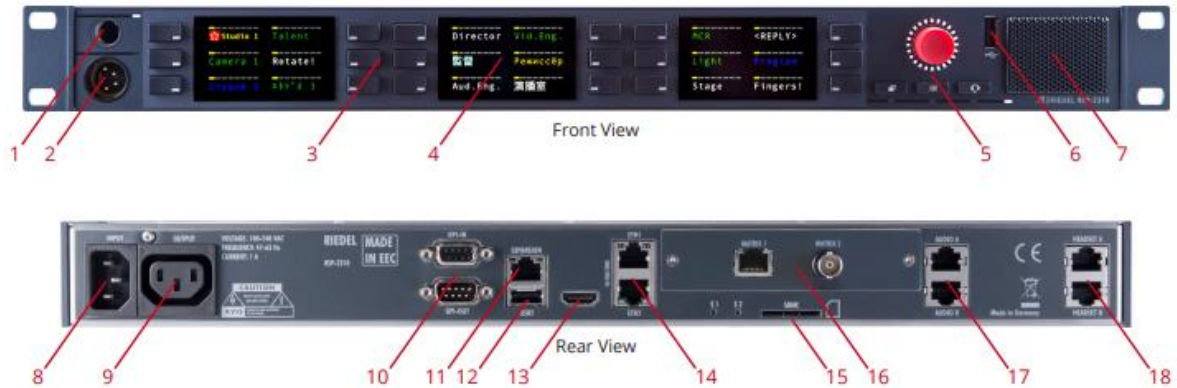

sports tv media distribution

Paradeisergasse 9 • 9020 Klagenfurt, Austria
Tel.: +43 463-90 8000 • Fax: +43 463-90 8000-99
e-mail: stvmd@stvmd.com • <http://www.stvmd.com>

RSP-2318 SmartPanel

Legend

1) Microphone Connector	7) Speaker	13) HDMI Connector (future option)
2) Exchangeable Headset Connector	8) Input Power Connector	14) Ethernet Connectors (AES67/AVB/Ethernet)
3) Keys	9) Output Power Connector	15) SD-Card Slot
4) Multi-touch color display	10) GPI In-/Output Connectors	16) Option Slot
5) Operation Buttons	11) Expansion Panel Connector	17) Analog 4-Wire In-/Output Connectors
6) Front USB Connector	12) Rear USB Connector	18) Headset Connectors

Price on request:

Excl. VAT

Excl. shipping & insurance costs

Excl. custom fees