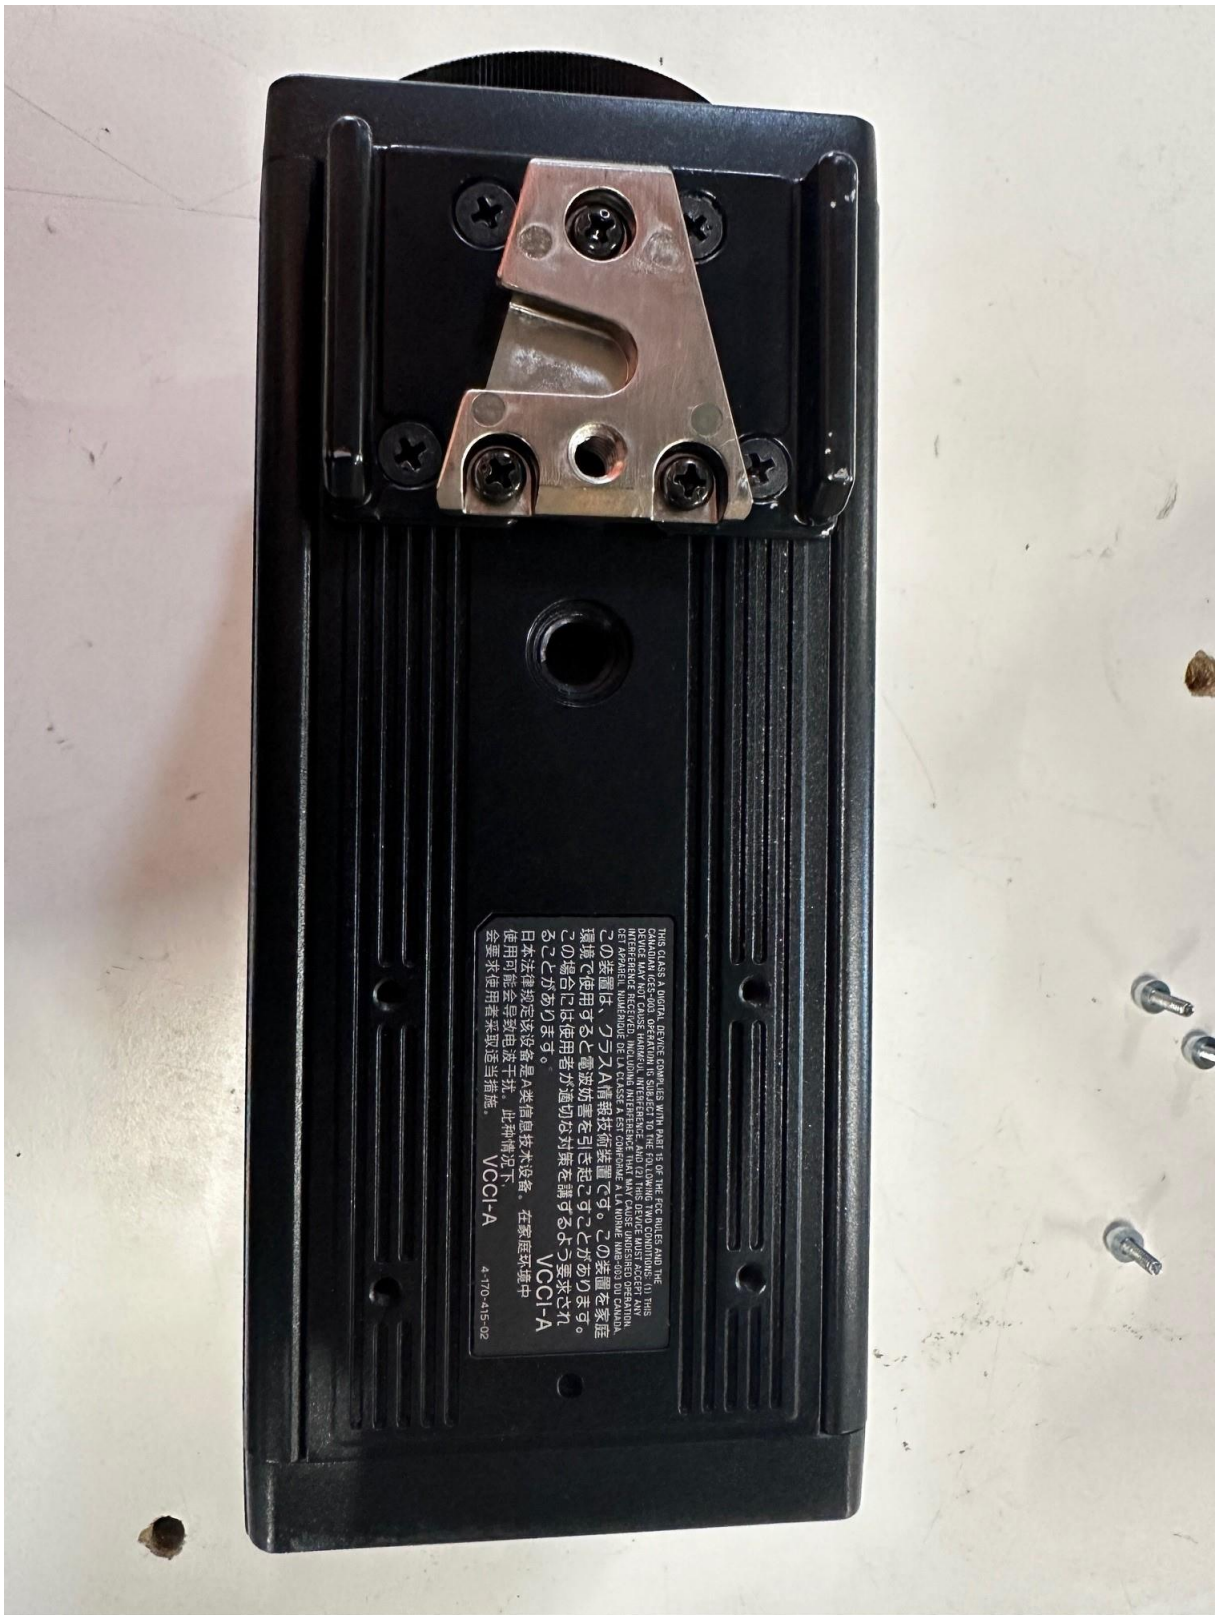

FOR SALE:

Used Sony HDC P1 compact camera -1080i head for sale:

Technical Information:

Retaining the operational feel of Sony's HDC-1000 series cameras, the HDC-P1 HD Multi-Purpose Camera is a compact, POV-style HD camera with a rich feature set based around three 2/3" CCD sensors. Capable of high-quality 1920 x 1080 images, the HDC-P1 can capture in 1080i - or 720p, at either 50

This model was built specifically as a compact HD studio camera that can shoot in tight and awkward spaces as well as capture images from hard-to-reach angles. Combined with its ability to seamlessly integrate content from full-size cameras, the HDC-P1 is ideal for such applications as multi-format sports, stereoscopic and HD robotics.

POV-style Studio Camera
2/3" 2.2MP 3CCD
1920 x 1080
1080i Format

Used Sony HDCP1 camera -1080i – for sale

For more information please contact:

sports tv media
distribution

Otmar Valzachi
sports tv media distribution GmbH
Paradeisergasse 9
9020 Klagenfurt
Austria