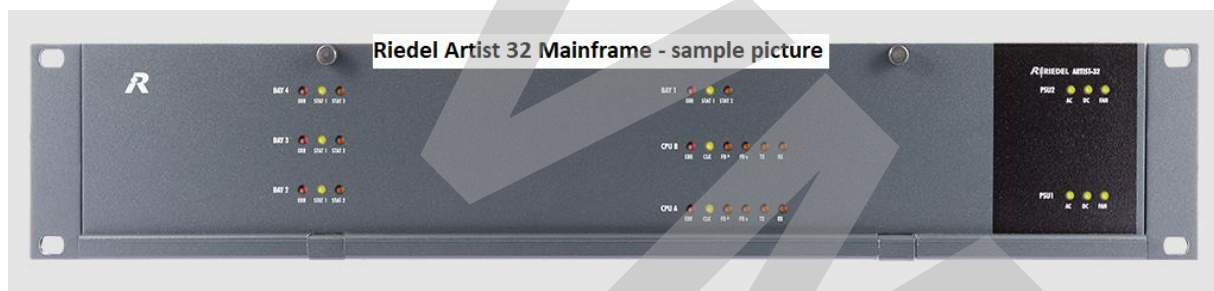

FOR SALE

Up to 5x ex-demo Riedel Artist 32 Intercom Mainframe Package With almost all new components

Each Package includes:

- 1x Ex demo Riedel Artist MFR-32 Matrix
- 5x new 19" Riedel RCP- 2116 P4 panels
- 3x new 19" Riedel DCP- 2116 P4 panels

Coming with 12 months warranty

Exact technical specifications below!

Price on request:

Excl. VAT

Excl. shipping & insurance costs

Excl. custom fees

Each package consisting of:

1x ex-demo Artist 32 Mainframe – MFR-032 G2 (B-Stock)

19"/ 2 RU Artist mainframe with alarm relays and fan unit; holds max. 2x CPU cards, 4 client- / or GPI cards; requires 1x CPU card and 1x power supplies for operation; 2x CPU cards and 2x power supplies required for redundant operation

2x new Node Controller with Fiber Interface - CPU-128F G2 SET

CPU card for Artist mainframes; for redundancy 2 node controllers are required; fiber connectivity to link multiple mainframes (please select appropriate fiber optic module); 10BaseT port connector (RJ45) for configuration; alarm outputs; Required SFP modules (Item Nr. 1090002, 1090003, 1090004) not included