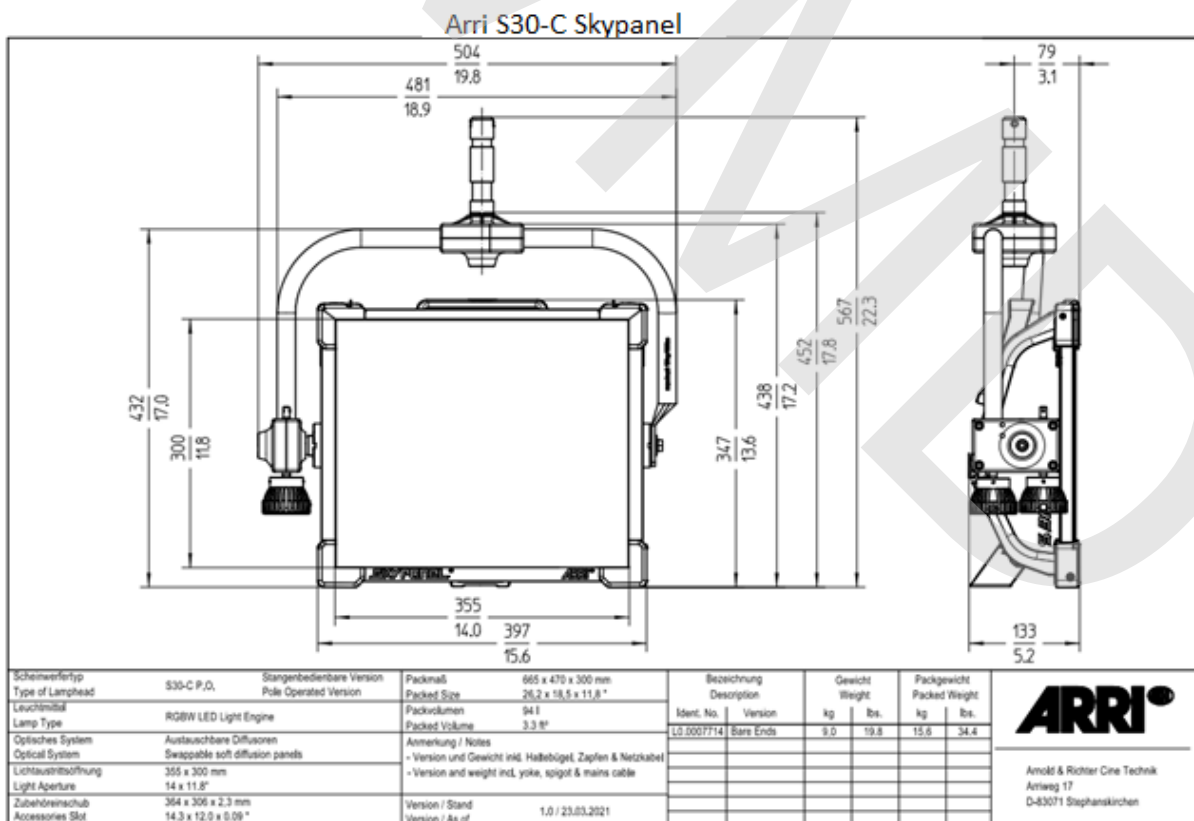

Arri Skypanel S30-C
S30 Power Supply Unit with 50cm power cable
Standard diffusor

Equipment has only been used in a studio and was built in 2018
In top condition – rarely used

Price on request:

Excl. VAT

Excl. shipping & insurance costs

Excl. custom fees

Technical layouts:

TECHNICAL DATA

SkyPanel Version	S30-C	S60-C
Type of Lamphead	LED Soft Light	LED Soft Light
Optical System	Swappable Soft Diffusion Panels	Swappable Soft Diffusion Panels
Light Aperture	355 x 300 mm / 14 x 11.8"	645 x 300 mm / 25.4 x 11.8"
Beam Angle	105° Half Peak Angle	105° Half Peak Angle
Lamp Type	RGBW LED Light Engine	RGBW LED Light Engine
White Light	2,800 K to 10,000 K continuously correlated color temperature	2,800 K to 10,000 K continuously correlated color temperature
Colored Light	Full RGB+W color gamut with Hue and Saturation control	Full RGB+W color gamut with Hue and Saturation control
Green-Magenta- Adjustment	Continuously adjustable (Full Minus- to Full Plusgreen)	Continuously adjustable (Full Minus- to Full Plusgreen)
Color Rendition	CRI Average > 95 TLCI Average > 91	CRI Average > 95 TLCI Average > 90
Color Temperatur Tolerance	+/- 100 K (nominal) +/- 1/8 Green-Magenta (nominal)	+/- 100 K (nominal) +/- 1/8 Green-Magenta (nominal)
Dimming	0 to 100 % continuous	0 to 100 % continuous
Light Output in Battery Mode	100% of total output	50% of total output
Mechanical		
Versions	Manual, Pole Operated	Manual, Pole Operated
Handling	Aluminum Yoke High-Strength Tilt Lock Pole Operation	Aluminum Yoke High-Strength Tilt Lock Pole Operation
Mounting	16 mm / 28 mm Combo Pin	Spigot 28 mm Junior Pin
Housing Colors	blue/silver, black	blue/silver, black
Tilt Angle	+/- 90°	+/- 90°
Weight - Fixture only	approx. 6.3 kg / 13.9 lbs	approx. 10.6 kg / 23.2 lbs
Weight - Manual	approx. 7.7 kg / 17 lbs	approx. 12.6 kg / 27.8 lbs
Weight - Pole operated	approx. 9.5 kg / 20.9 lbs	approx. 14.1 kg / 31.1 lbs