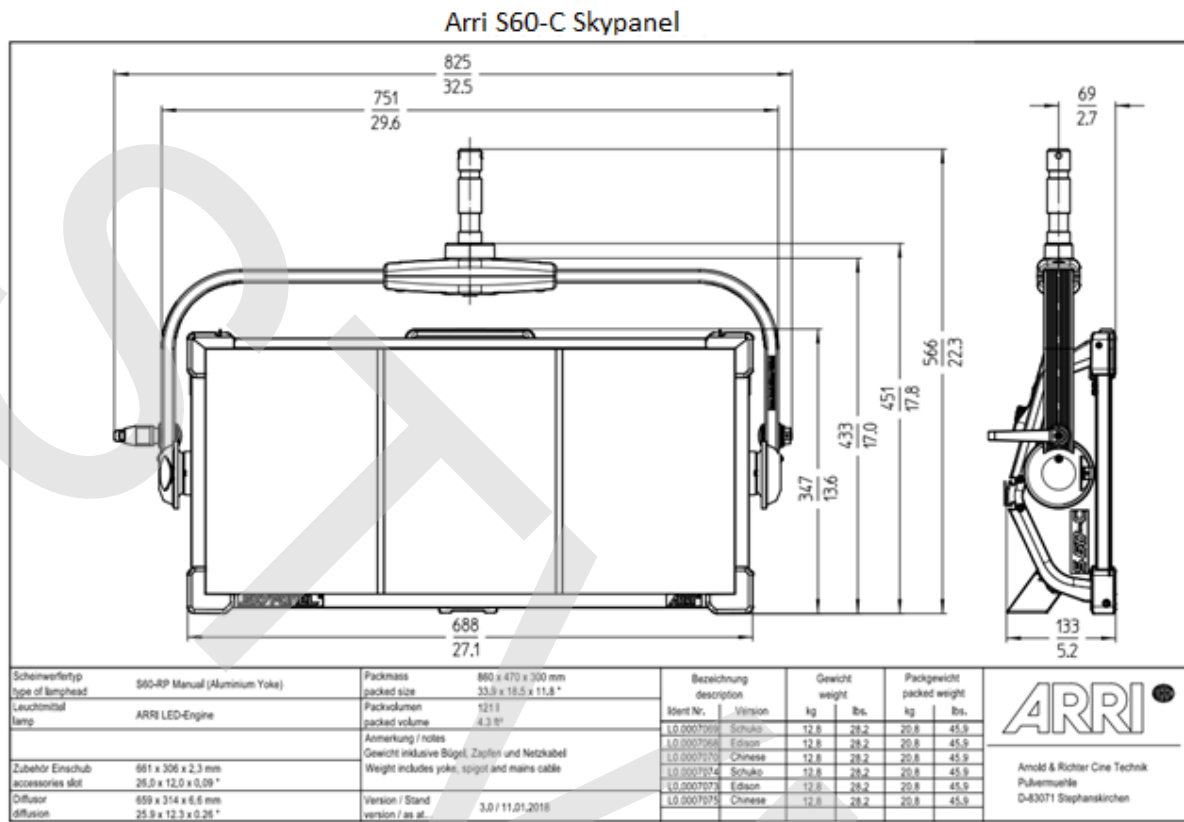

Arri Skypanel S30-C
S30 Power Supply Unit with 50cm power cable
Standard diffusor

Equipment has only been used in a studio and was built in 2018
In top condition – rarely used

Price on request:

Excl. VAT

Excl. shipping & insurance costs

Excl. custom fees

Technical layouts:

TECHNICAL DATA

SkyPanel Version	S30-C	S60-C
Type of Lamphead	LED Soft Light	LED Soft Light
Optical System	Swappable Soft Diffusion Panels	Swappable Soft Diffusion Panels
Light Aperture	355 x 300 mm / 14 x 11.8"	645 x 300 mm / 25.4 x 11.8"
Beam Angle	105° Half Peak Angle	105° Half Peak Angle
Lamp Type	RGBW LED Light Engine	RGBW LED Light Engine
White Light	2,800 K to 10,000 K continuously correlated color temperature	2,800 K to 10,000 K continuously correlated color temperature
Colored Light	Full RGB+W color gamut with Hue and Saturation control	Full RGB+W color gamut with Hue and Saturation control
Green-Magenta- Adjustment	Continuously adjustable (Full Minus- to Full Plusgreen)	Continuously adjustable (Full Minus- to Full Plusgreen)
Color Rendition	CRI Average > 95 TLCI Average > 91	CRI Average > 95 TLCI Average > 90
Color Temperatur Tolerance	+/- 100 K (nominal) +/- 1/8 Green-Magenta (nominal)	+/- 100 K (nominal) +/- 1/8 Green-Magenta (nominal)
Dimming	0 to 100 % continuous	0 to 100 % continuous
Light Output in Battery Mode	100% of total output	50% of total output
Mechanical		
Versions	Manual, Pole Operated	Manual, Pole Operated
Handling	Aluminum Yoke High-Strength Tilt Lock Pole Operation	Aluminum Yoke High-Strength Tilt Lock Pole Operation
Mounting	16 mm / 28 mm Combo Pin	Spigot 28 mm Junior Pin
Housing Colors	blue/silver, black	blue/silver, black
Tilt Angle	+/- 90°	+/- 90°
Weight - Fixture only	approx. 6.3 kg / 13.9 lbs	approx. 10.6 kg / 23.2 lbs
Weight - Manual	approx. 7.7 kg / 17 lbs	approx. 12.6 kg / 27.8 lbs
Weight - Pole operated	approx. 9.5 kg / 20.9 lbs	approx. 14.1 kg / 31.1 lbs