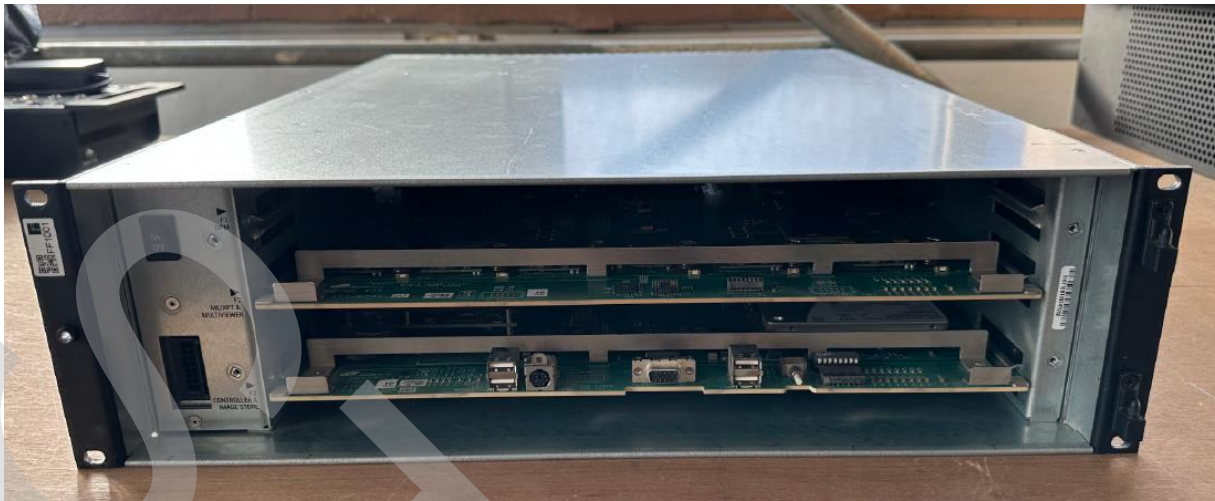

sports tv media
distribution

Paradeisergasse 9 • 9020 Klagenfurt, Austria
Tel.: +43 463-90 8000 • Fax: +43 463-90 8000-99
e-mail: stvmd@stvmd.com • http://www.stvmd.com

K-FRAME V-SERIES
GRASS VALLEY, A BELDEN BRAND
FABRIQUÉ AU CANADA / MADE IN CANADA
Input (Per Supply): 100-120/200-240V~,
5.0/2.5A, 50/60Hz

FC CE 50

CAUTION : This equipment may have more than one electrical cord. To reduce the risk of electrical shock, disconnect both cords before servicing.

ATTENTION: Cet appareil peut comporter plus d'un cordon d'alimentation. Afin de prévenir les chocs électriques, débrancher tous les cordons avant de faire le dépannage

NOM PROD. / PR. NAME
KOR-2-20-2M-KV A2

ASSEMBLAGE / ASSY
761062800 C2

GESTION QUAL. DATE / QC-MFD
QC 8
MFD 2017 -08

ETL US
Intertek
4006264
CONFORMS TO
UL STD 60950-1
CERTIFIED TO
CSA STD C22.2
NO. 60950-1

335-8519-00