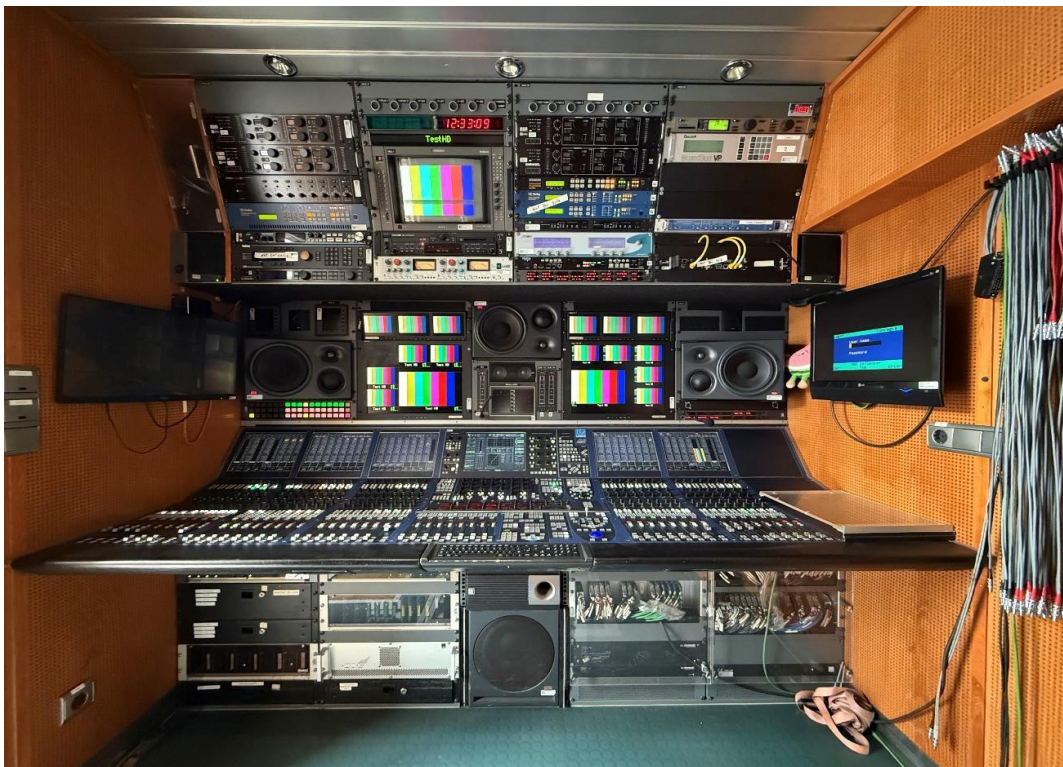

Audio Gallery