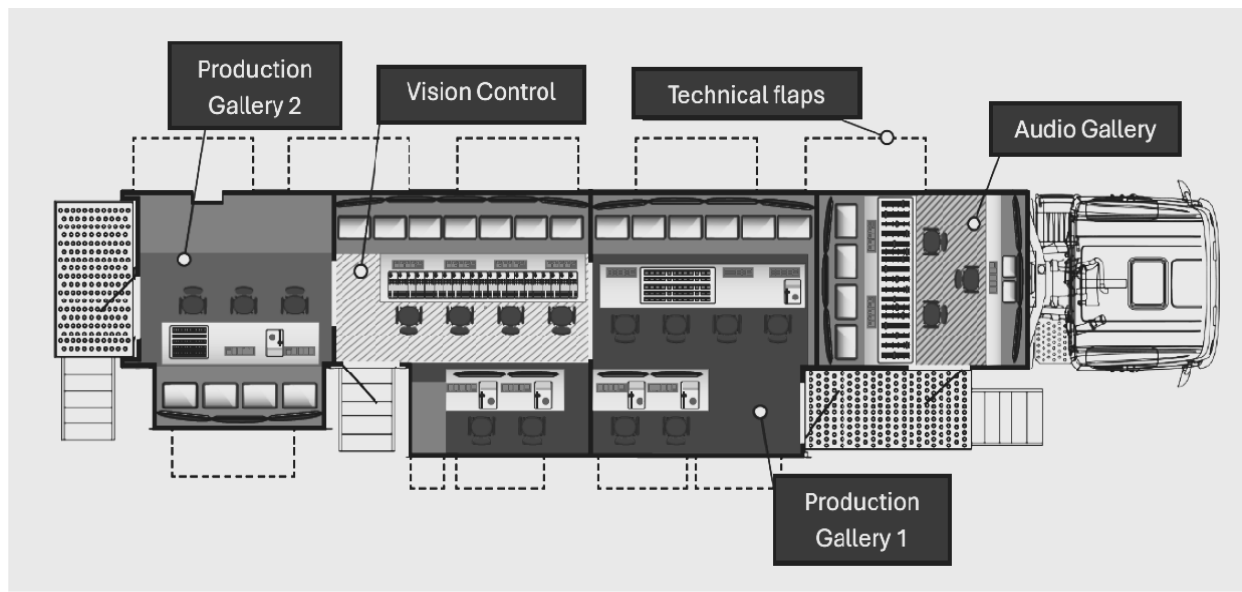

Intercom: Riedel Artist 128 Mainframe

Included cards within the Riedel 128 mainframe:

- 2x CPU 128 G2 cards
- 3x COAX 108 G2
- 1x CAT 108 G2
- 9x AIO 108 G2
- 1x GPI116 G2
- 2x PSU 128 G2

Riedel Artist 128 with up to 14 Intercom panels (RCP1012E - ECP1016 - RCP 1028E – all with microphones)

- 5x Riedel ECP 1128
- 3x Riedel RCP 1012E
- 6x Riedel RCP 1028E

OB – Layout: