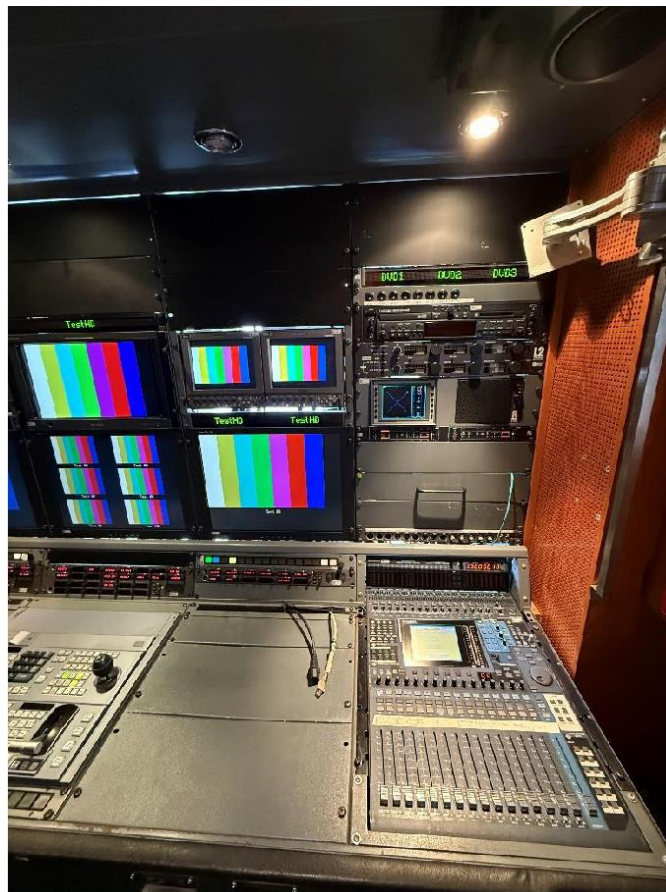

sports tv media
distribution

Paradeisergasse 9 • 9020 Klagenfurt, Austria
Tel.: +43 463-90 8000 • Fax: +43 463-90 8000-99
e-mail: stvmd@stvmd.com • <http://www.stvmd.com>