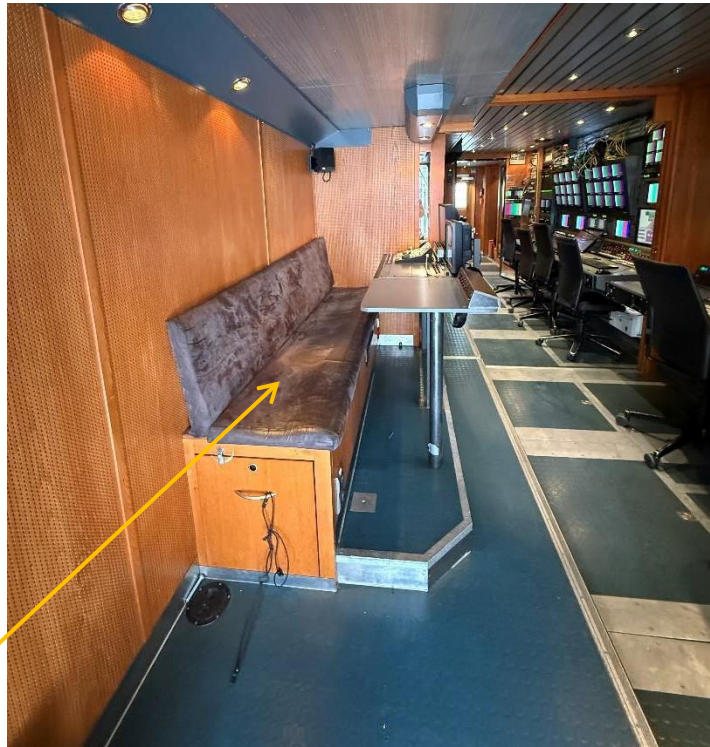

Used HD 1080i OB Trailer – one side

sports tv media
distribution

Paradeisergasse 9 • 9020 Klagenfurt, Austria
Tel.: +43 463-90 8000 • Fax: +43 463-90 8000-99
e-mail: stvmd@stvmd.com • <http://www.stvmd.com>