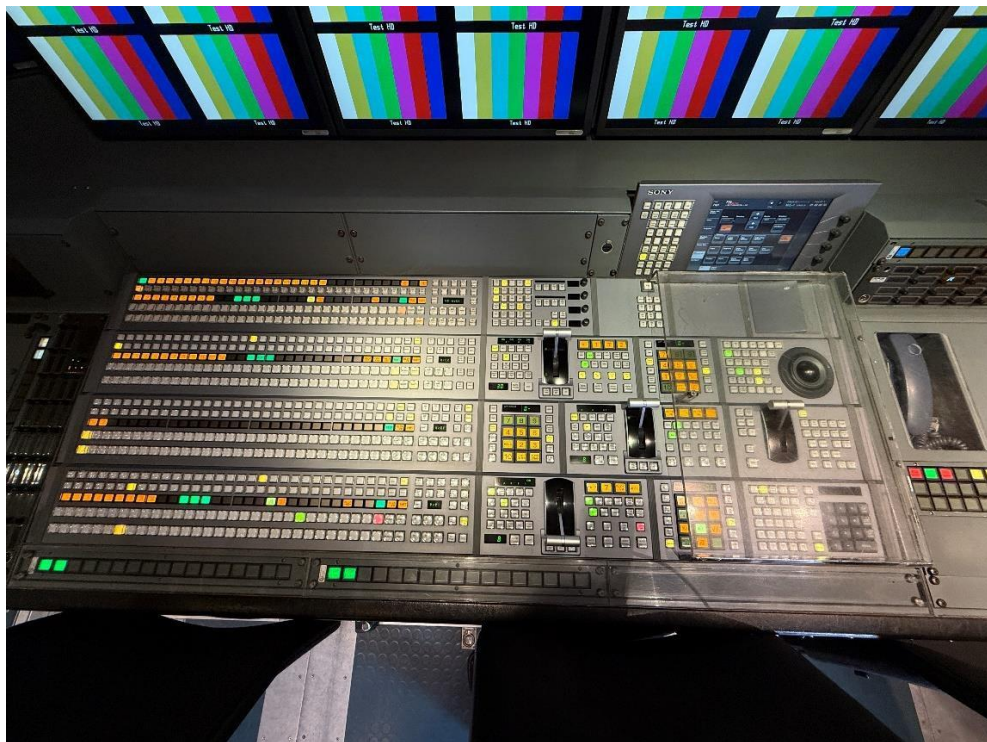

SloMo Positions Main
Production Gallery