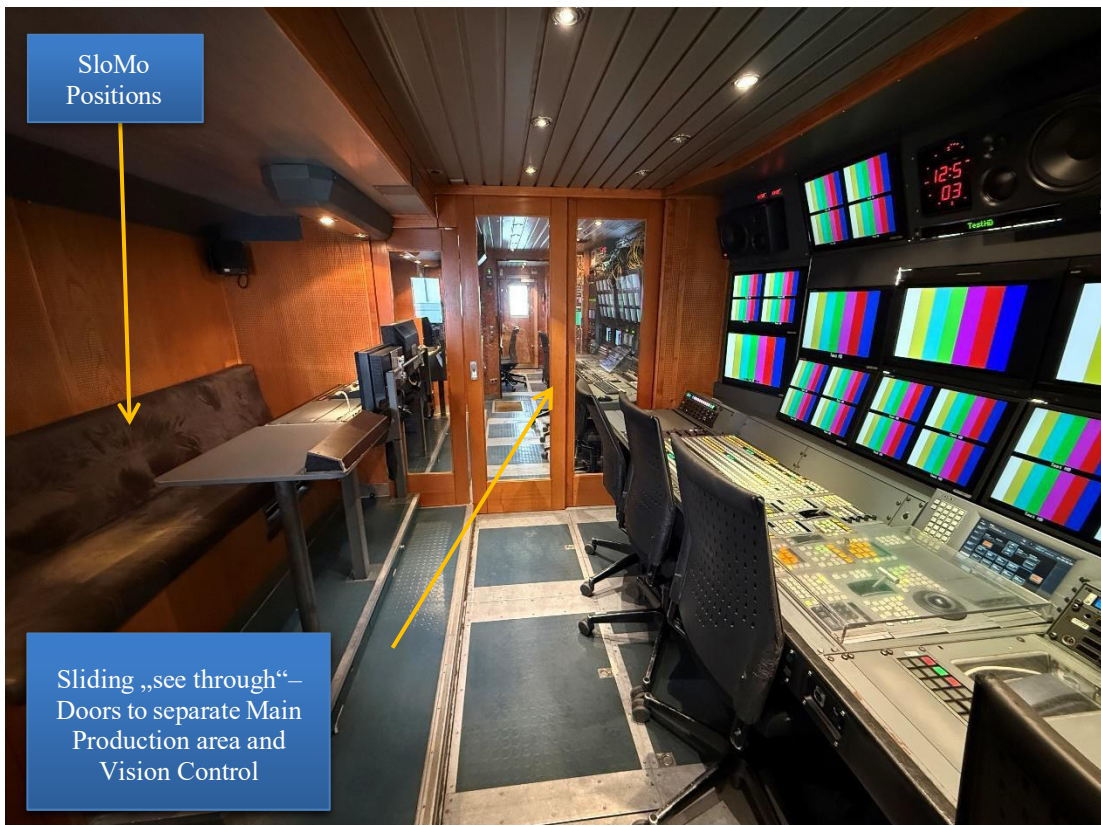

Main Production Gallery