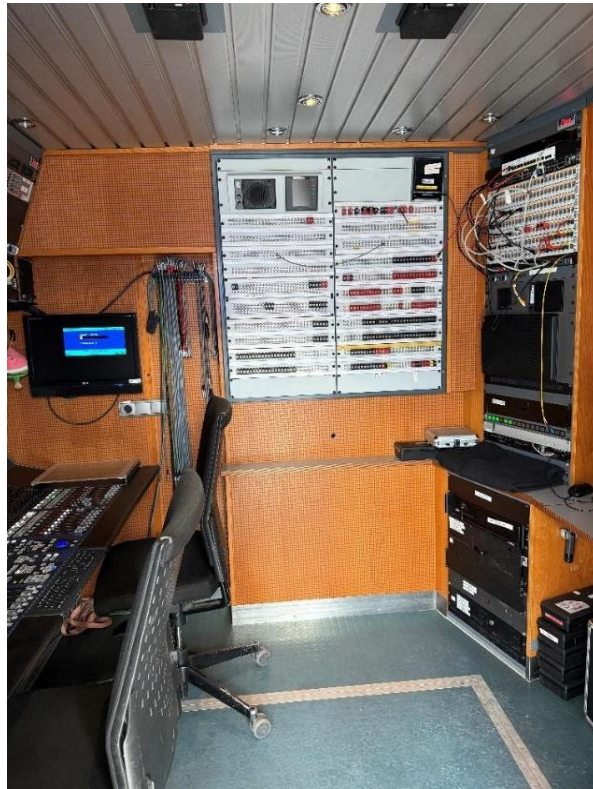

sports tv media
distribution

Paradeisergasse 9 • 9020 Klagenfurt, Austria
Tel.: +43 463-90 8000 • Fax: +43 463-90 8000-99
e-mail: stvmd@stvmd.com • <http://www.stvmd.com>