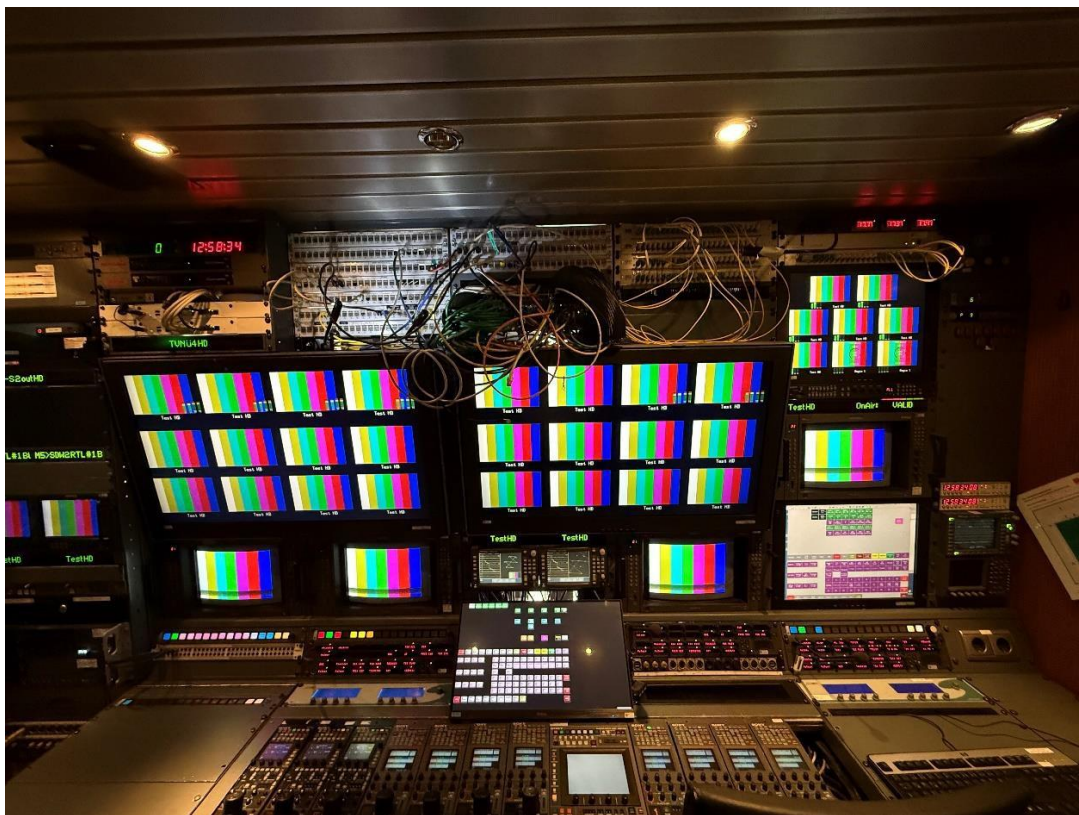

View from EVS
Positions

Equipment under the table
of Main Production
Gallery

Vision Control

sports tv media
distribution

Paradeisergasse 9 • 9020 Klagenfurt, Austria
Tel.: +43 463-90 8000 • Fax: +43 463-90 8000-99
e-mail: stvmd@stvmd.com • <http://www.stvmd.com>