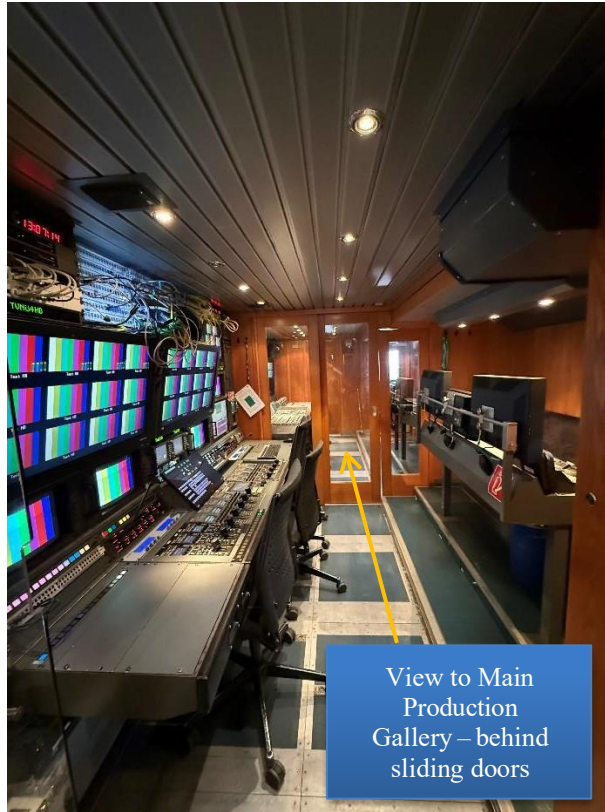

sports tv media
distribution

Paradeisergasse 9 • 9020 Klagenfurt, Austria
Tel.: +43 463-90 8000 • Fax: +43 463-90 8000-99
e-mail: stvmd@stvmd.com • <http://www.stvmd.com>

View to Main
Production
Gallery – behind
sliding doors