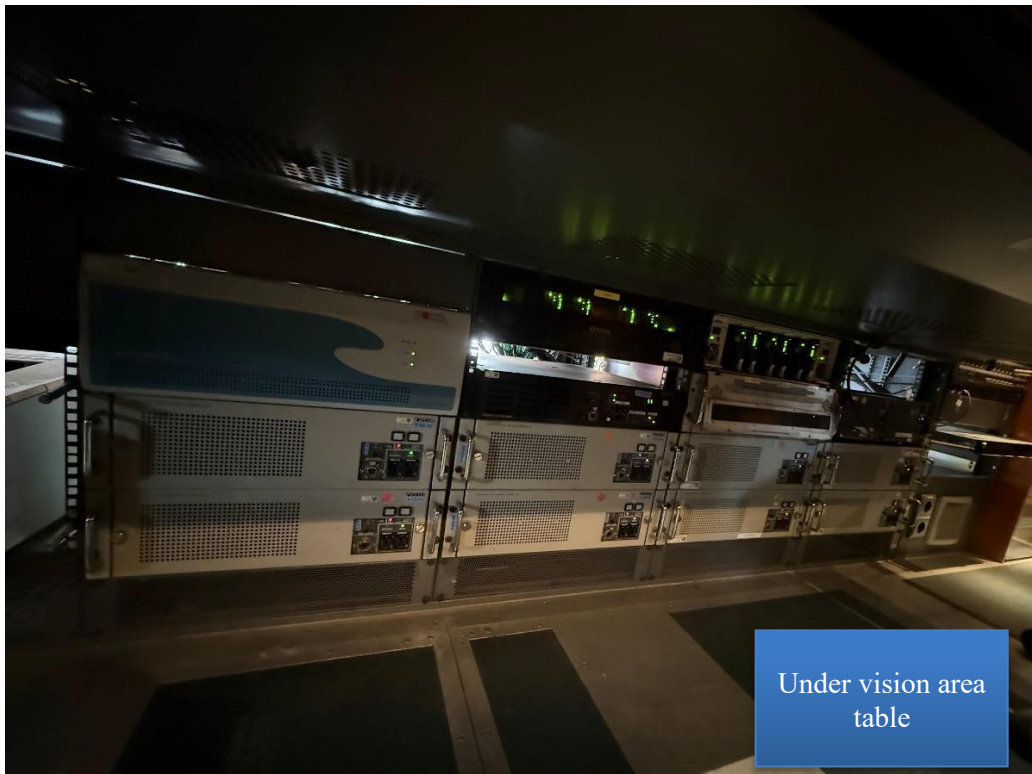

Under vision area
table