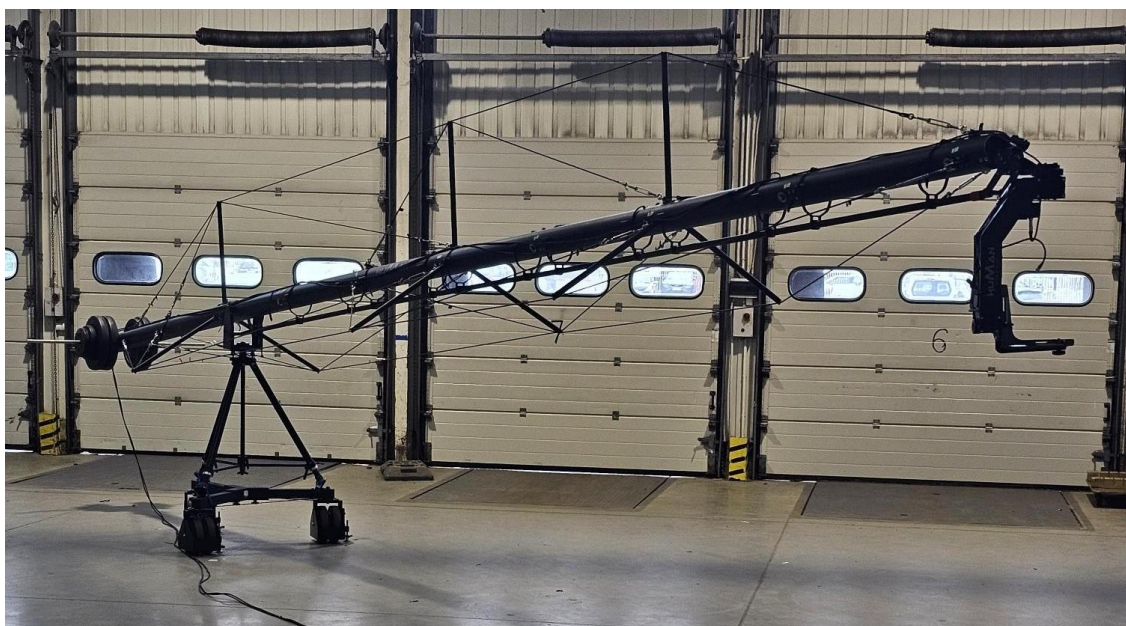

Pictures of the equipment: