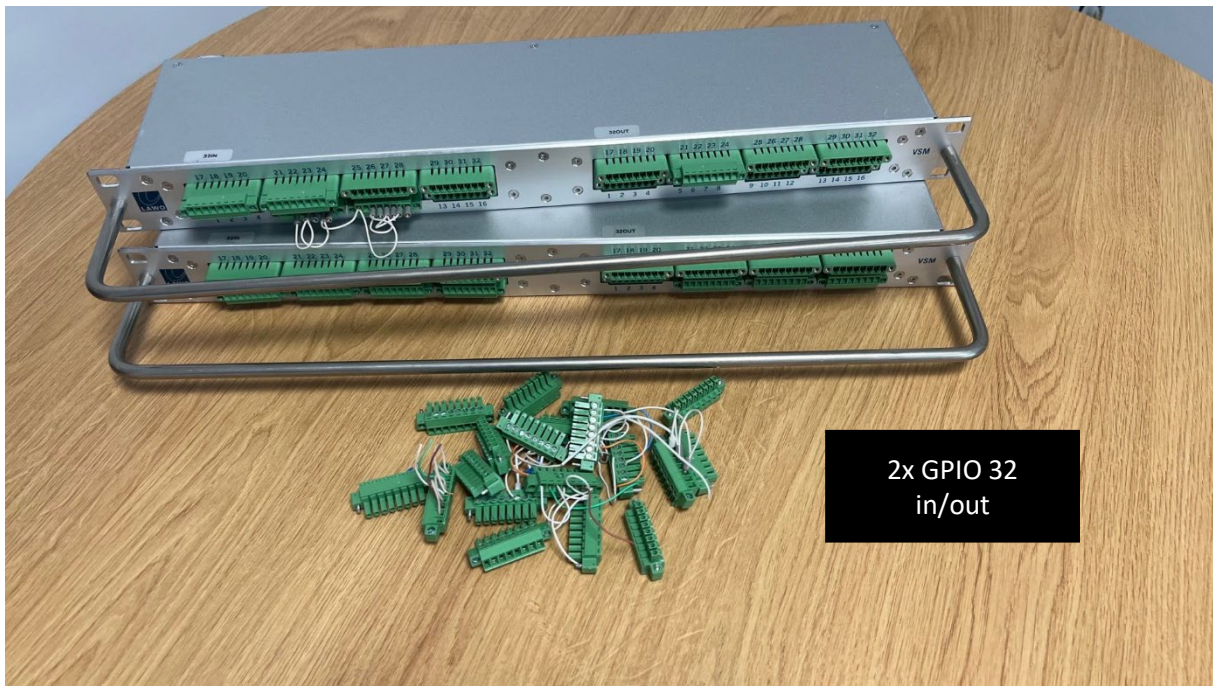

For further information please contact:

sports tv media
distribution

Otmar Valzachi
sports tv media distribution GmbH

Paradeisergasse 9
9020 Klagenfurt

AUSTRIA

Tel:+43 463 908000
Fax:+43 463 908000 99
Mobile:+43 676 848606211
email: ov@stvmd.com
<http://www.stvmd.com>