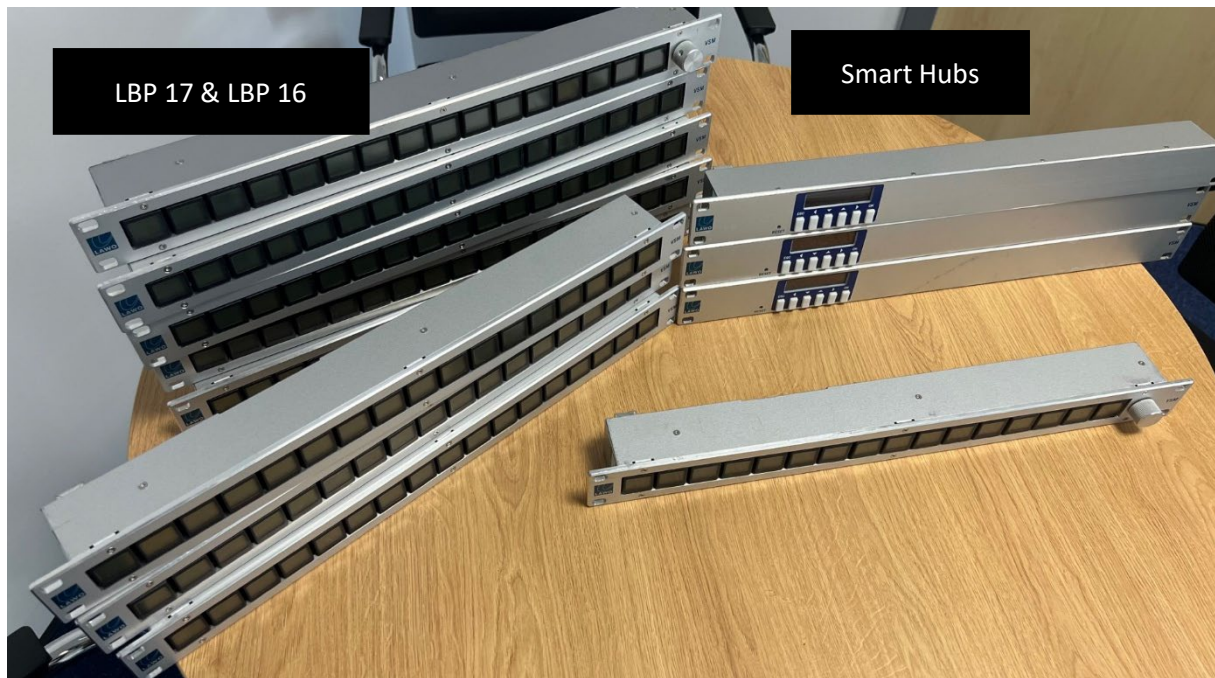

FOR SALE

Like new Lawo LSB VSM Panels + GPIOs + Smart Hubs

7x LBP 17 1 RU Panel

2x LBP 16E 1 RU Panel

3x Smart Hub TCP to Serial Converter

2x GPIO 32 in/out

2016/2017 Lawo Series - In perfect condition

Price on request:

Excl. VAT

Excl. shipping & insurance costs

Excl. custom fees