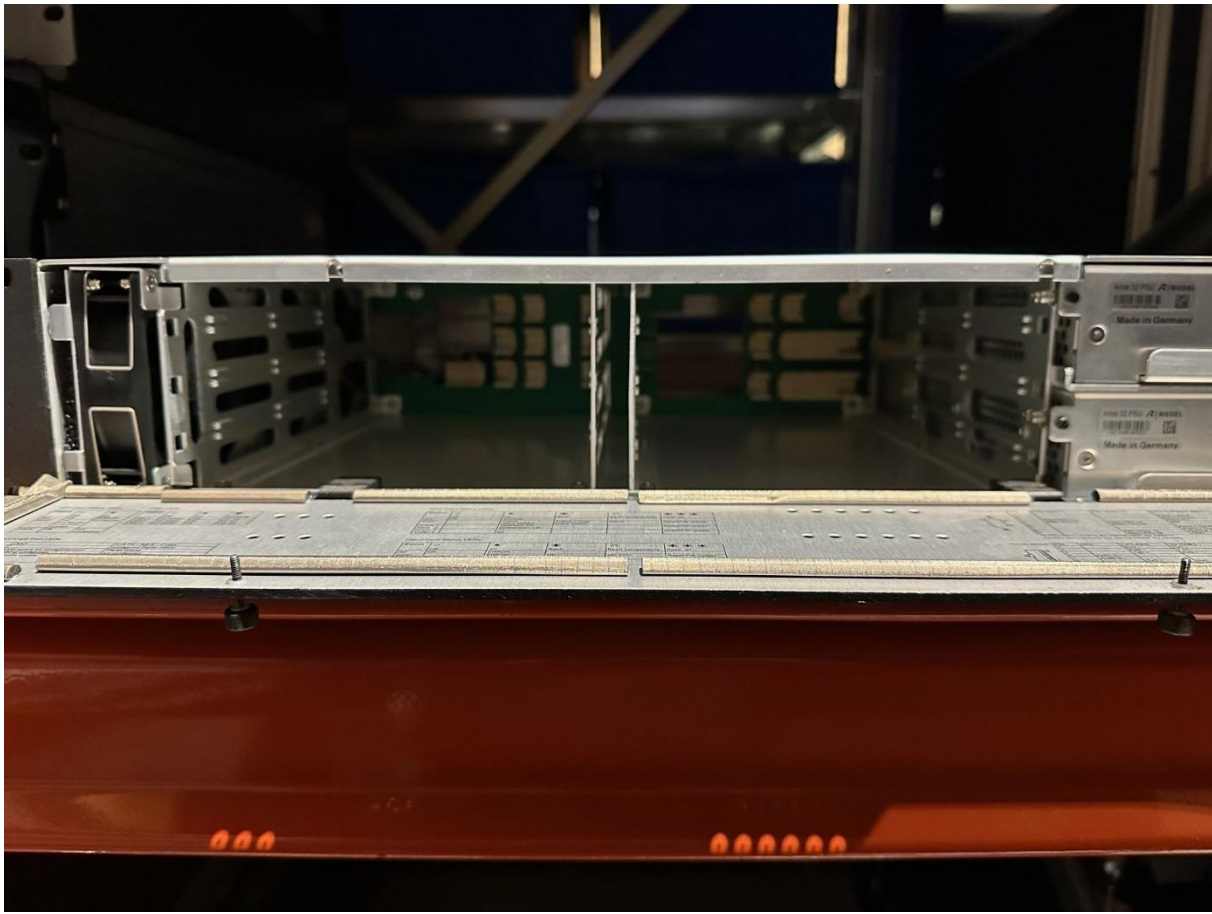

sports tv media
distribution

Paradeisergasse 9 • 9020 Klagenfurt, Austria
Tel.: +43 463-90 8000 • Fax: +43 463-90 8000-99
e-mail: stvmd@stvmd.com • <http://www.stvmd.com>

For further information please contact:

sports tv media
distribution

Otmar Valzachi
sports tv media distribution GmbH

Paradeisergasse 9
9020 Klagenfurt

AUSTRIA

Tel:+43 463 908000
Fax:+43 463 908000 99
Mobile:+43 676 848606211
email: ov@stvmd.com
<http://www.stvmd.com>