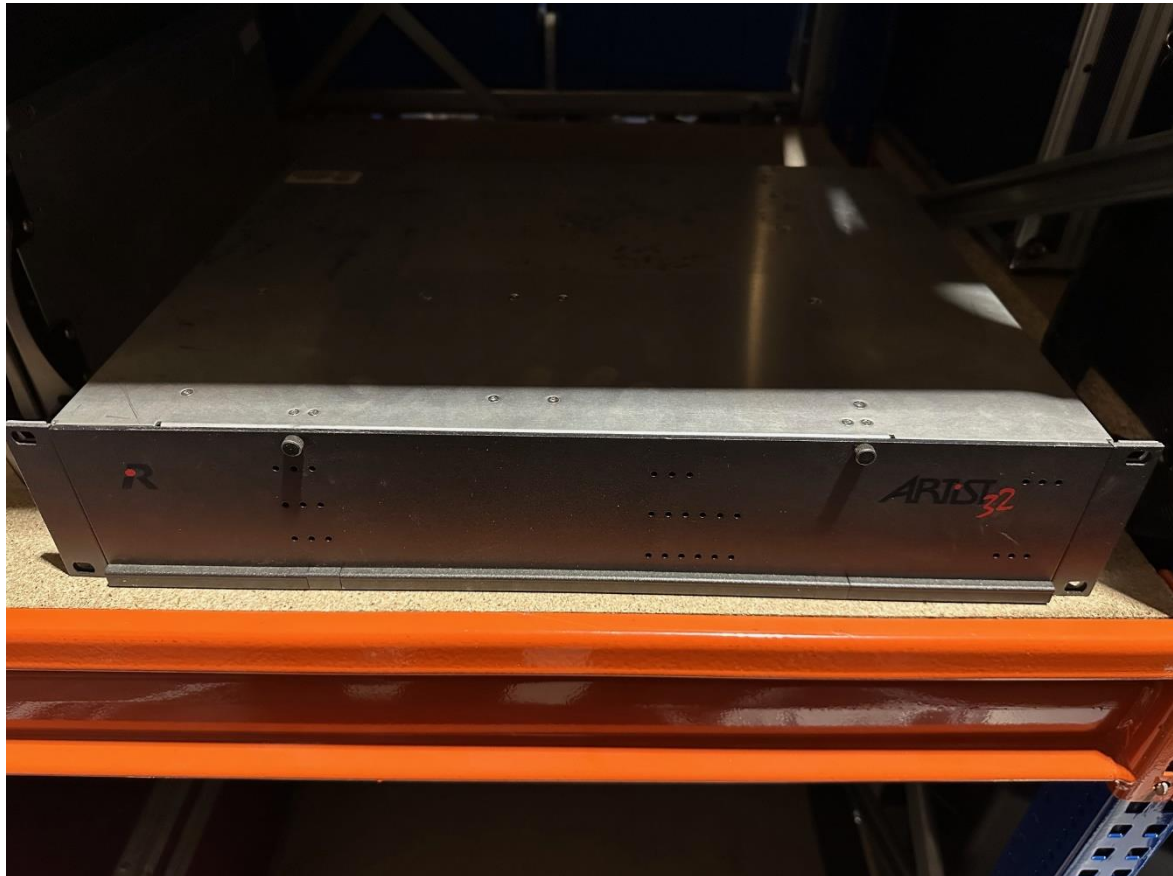

## Used Riedel Artist 32 Mainframe

Including 2x Artist 32 PSU

In good condition

**Price on request:**

Excl. VAT

Excl. shipping & insurance costs

Excl. custom fees

sports tv media  
**distribution**