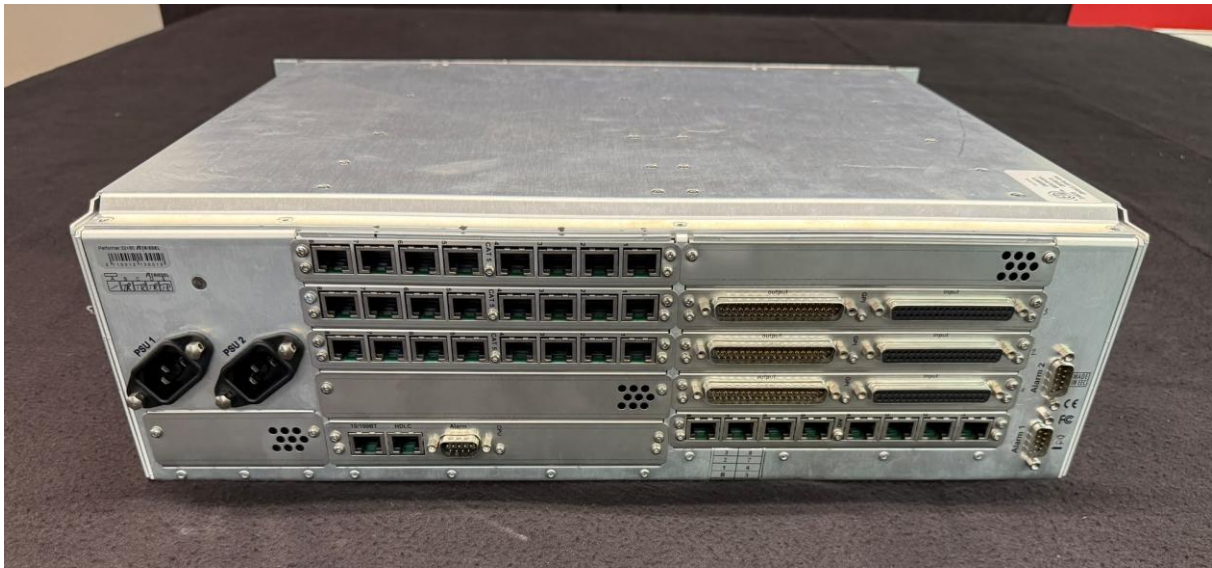

sports tv media
distribution

Paradeisergasse 9 • 9020 Klagenfurt, Austria
Tel.: +43 463-90 8000 • Fax: +43 463-90 8000-99
e-mail: stvmd@stvmd.com • <http://www.stvmd.com>