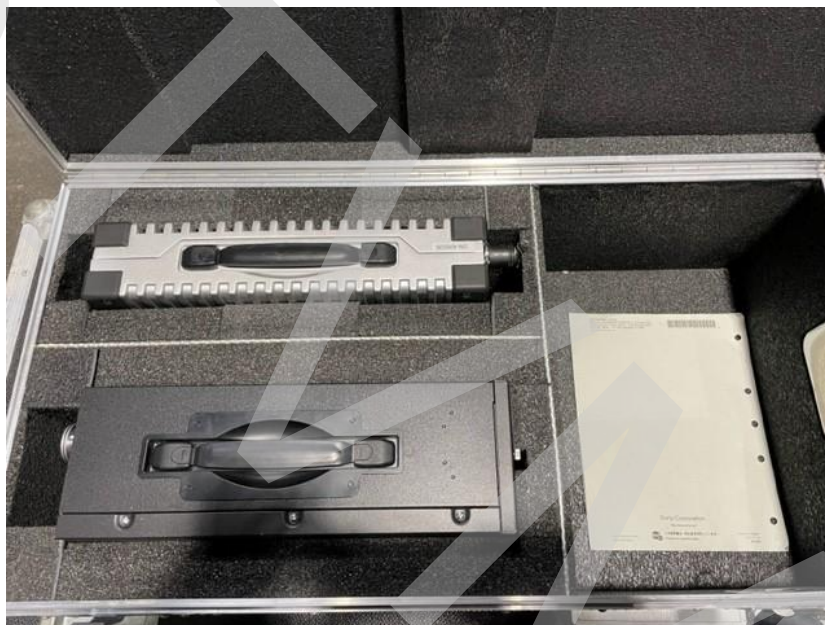

Technical specification:

Converts the transmission format over fiber optic cable to the common triax format.

The HD-Triax adapters HDTX100 and HDFX100 HD considerably expand the possible uses of the camera HDC1000/HDC1500.

By converting the transmission format over fiber optic cable to the widely used triax transmission format, the high-quality recordings of an HDC-1000 or HDC-1500 can be transmitted over long distances - up to up to 1400 m with a triax cable with a diameter of 14.5 mm or 1000 m with a triax cable with a 13.2 mm diameter.

Pictures of the Equipment: