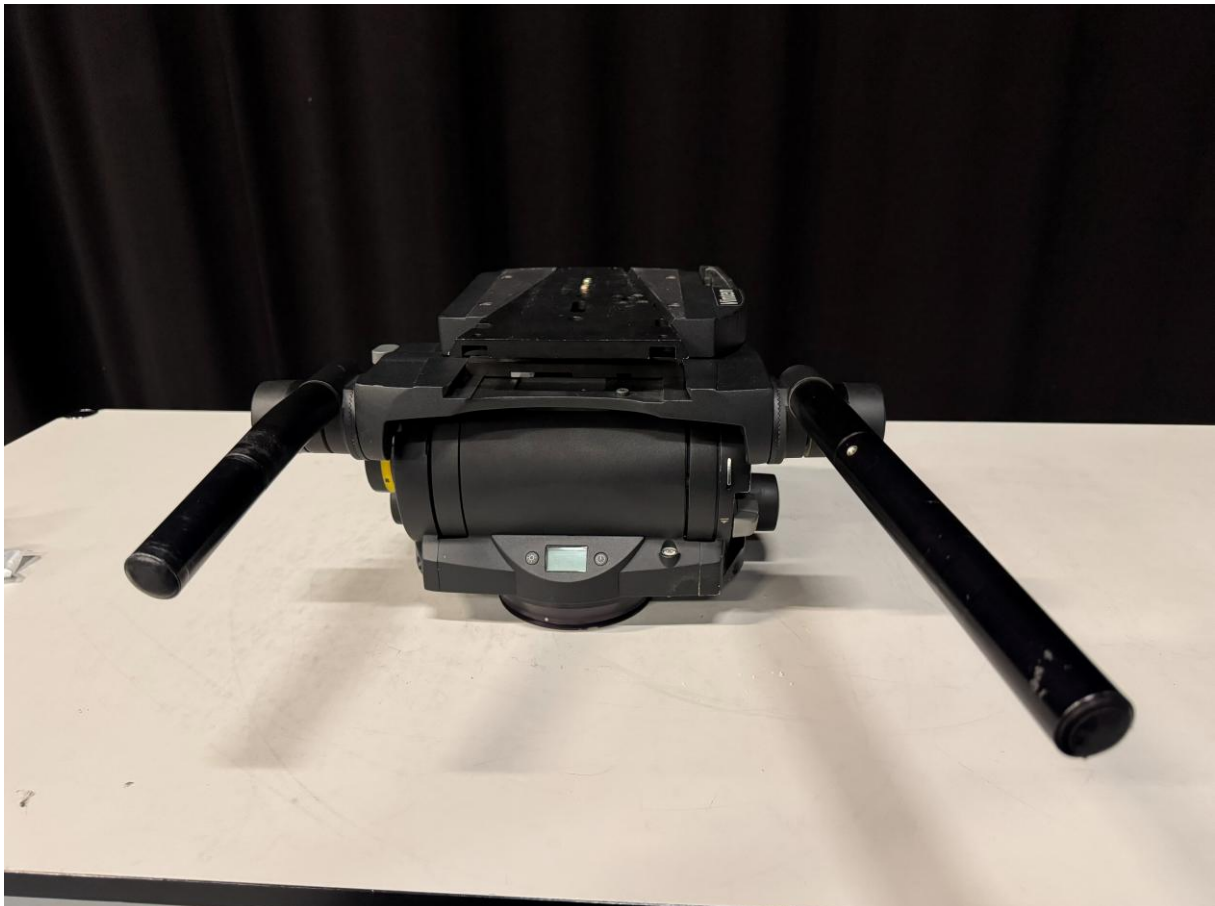

**FOR SALE**

**Used Vinten Vector 950 Tripod Head including 2 Panbars & wedge plate**

Professional pan/tilt broadcast head for heavy-duty studio and OB use

Maximum payload: 120 kg / 264.5 lbs

Perfect sinusoidal counterbalance system (fully balanced through full tilt range)

Tilt range: -90° to +90°

Continuously variable counterbalance (no fixed steps)

TF (Thin Film) drag system for smooth, temperature-stable movement

Pan range: 360°

Caliper disc brakes on pan and tilt axes

Dual pan bar rosettes (left/right-hand operation)

Illuminated bubble level for fast setup

Integrated status LCD display (counterbalance, time/stopwatch info)

Approx. weight: 15 kg / 33 lbs

**In very good condition - Has only been used in a TV studio**

For sale: Vinten Vector 950 Tripod Head