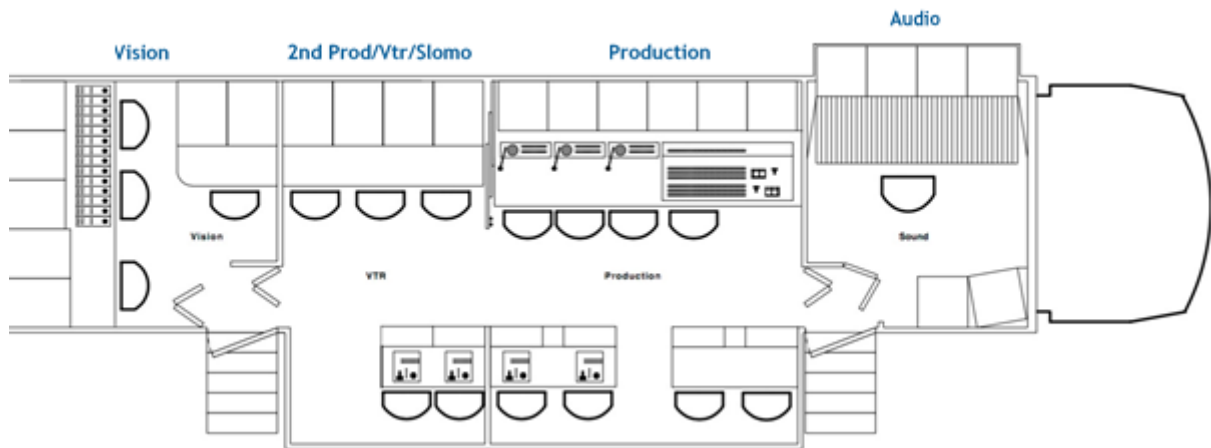

sports tv media
distribution

Paradeisergasse 9 • 9020 Klagenfurt, Austria
Tel.: +43 463-90 8000 • Fax: +43 463-90 8000-99
e-mail: stvmd@stvmd.com • <http://www.stvmd.com>

Full equipment list:

	1.1	COACH BODY AND OTHER	
	1.2	RACK 1 ENGINEERING	
1	1.2.1	MDU POWER DISTRIBUTION	
1	1.2.2	SDS DA-IT TIMECODE DA	SDS
1	1.2.3	GREEN TALLY IF	CUSTOM
1	1.2.4	TALLY PATCHBAY	SWITCHCRAFT
1	1.2.5	TCM 5010 TIMECODE MASTER	EVERTZ
1	1.2.6	TIMECODE PATCHBAY	SWITCHCRAFT
5	1.2.7	CAT 5 PATCHBAY	
1	1.2.8	16 PORT NETWORK SWITCH	
1	1.2.9	24 PORT NETWORK SWITCH	HP
1	1.2.10	48 PORT NETWORK SWITCH	HP
1	1.2.11	LGZ USB RECORDER	LGZ
1	1.2.12	SIX MIX II LINE AUDIO MIXER	CTP SYSTEMS
1	1.2.13	MARSHALL VR44P MONITORS	MARSHALL
1	1.2.14	2U RACK DRAWER	CANFORD
1	1.2.15	1U RACK DRAWER	CANFORD
	1.3	RACK 2 ENGINEERING	
1	1.3.1	MDU POWER DISTRIBUTION	
1	1.3.2	DVD RECORDER	LG
1	1.3.3	DVD RECORDER	LG
1	1.3.4	DVD RECORDER	LG
1	1.3.5	KRAMER VS401	KRAMER
1	1.3.6	CRYSTAL VISION INDIGO 4	CRYSTALVISION
1	1.3.6.1	UP-DOWN-AS3G	CRYSTALVISION
1	1.3.6.2	UP-DOWN-AS3G	CRYSTALVISION
1	1.3.6.3	UP-DOWN-AS3G	CRYSTALVISION
1	1.3.6.4	UP-DOWN-AS3G	CRYSTALVISION
1	1.3.6.5	UP-DOWN-ATS3G	CRYSTALVISION
1	1.3.6.6	UP-DOWN-ATS3G	CRYSTALVISION
1	1.3.6.7	UP-DOWN-ATS3G	CRYSTALVISION
1	1.3.6.8	UP-DOWN-ATS3G	CRYSTALVISION
1	1.3.6.9	UP-DOWN-3G	CRYSTALVISION
1	1.3.6.10	UP-DOWN-3G	CRYSTALVISION
1	1.3.6.11	Q-DOWN183	CRYSTALVISION
1	1.3.6.12	Q-DOWN183	CRYSTALVISION
1	1.3.6.13	Q-DOWN183	CRYSTALVISION
1	1.3.6.14	Q-DOWN183	CRYSTALVISION
1	1.3.6.15	Q-DOWN183	CRYSTALVISION
1	1.3.6.16	Q-DOWN183	CRYSTALVISION
1	1.3.7	CRYSTAL VISION INDIGO 4	CRYSTALVISION
1	1.3.7.1	Q-DOWN123	CRYSTALVISION
1	1.3.7.2	Q-DOWN123	CRYSTALVISION
1	1.3.7.3	Q-DOWN123	CRYSTALVISION
1	1.3.7.4	Q-DOWN123	CRYSTALVISION
1	1.3.7.5	Q-DOWN123	CRYSTALVISION
1	1.3.7.6	Q-DOWN123	CRYSTALVISION
1	1.3.7.7	Q-DOWN123	CRYSTALVISION
1	1.3.7.8	Q-DOWN123	CRYSTALVISION