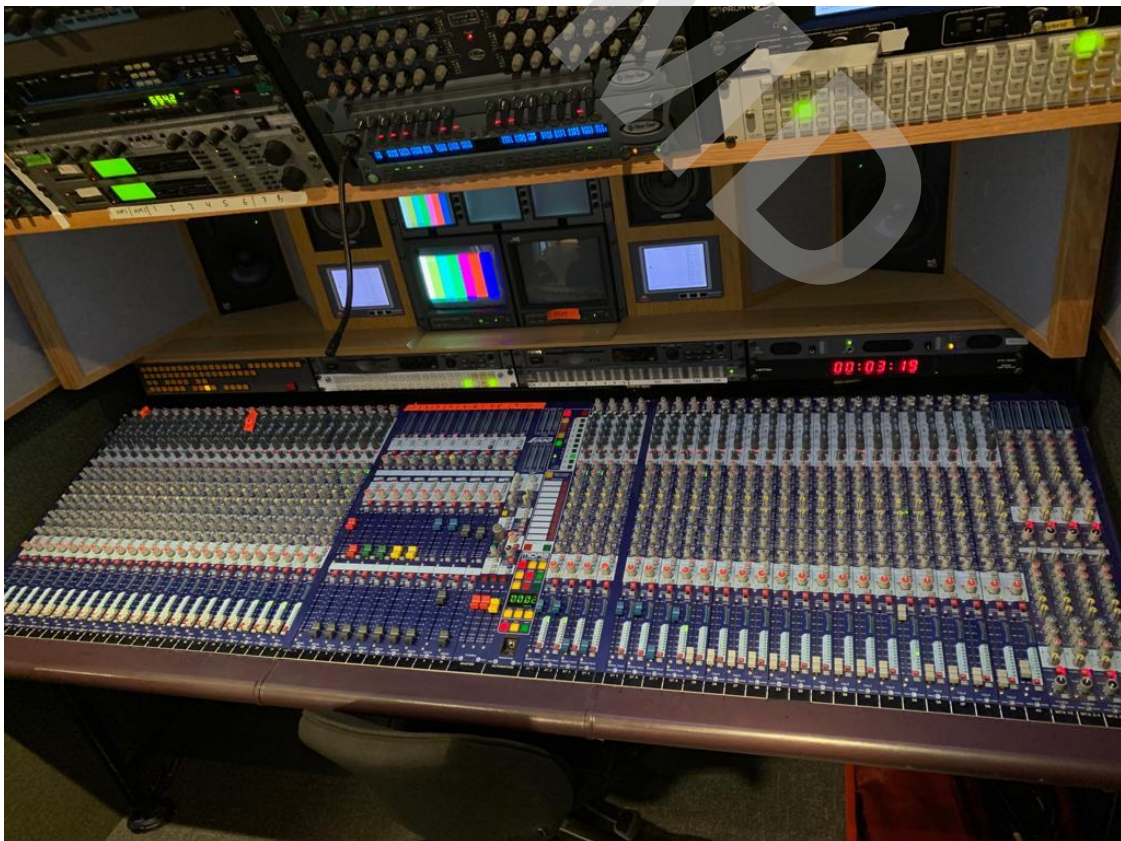

Pictures of the Audio Gallery: