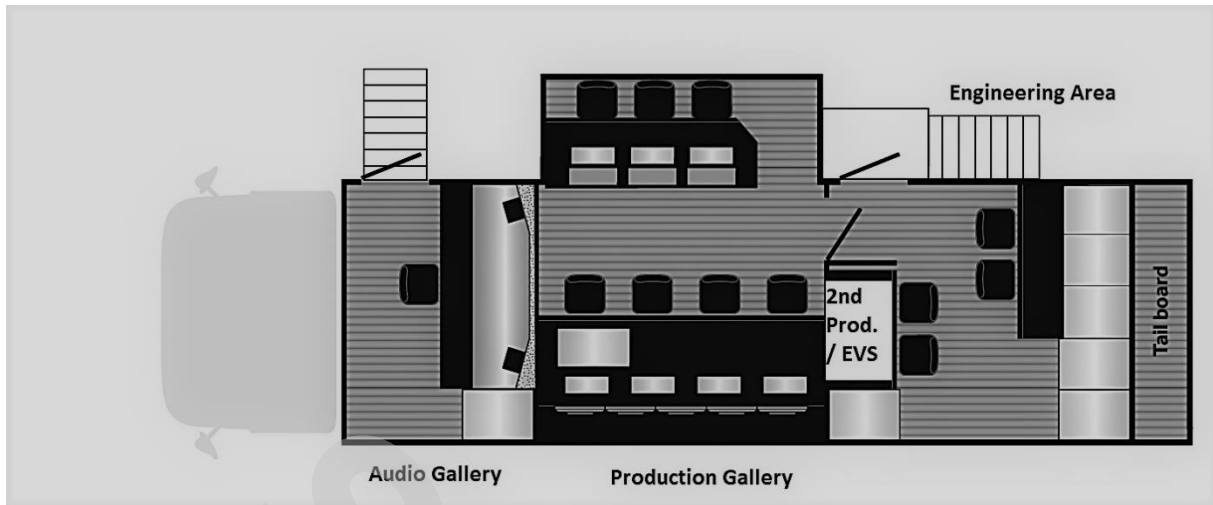

Layout of the HD OB Truck:

Full Equipment List:

	1.1	COACH BODY AND OTHER	
1	1.1.1	CAB VAN 150-25	IVECO
1	1.1.2	SPECIAL FITTING OUT	RESTI
1	1.1.3	AIR CONDITIONING SYSTEM	RESTI
1	1.1.4	HALL ELECTRIC BOARD 63A-400V	CGS
1	1.1.5	ISOLATION TRANSFORMER 20KVA-400V	LEF
1	1.1.6	EXTERNAL DISTRIBUTION BOARD 230V	CGS
1	1.1.7	MONO PHASE TRANSFORMER 230-3KVA	LEF
1	1.1.8	DISTRIBUTION AND CONTROL PANEL	CGS
1	1.1.9	INTERNAL DISTRIBUTION BOARD 220V	TRC
1	1.1.10	ISOCONTROL METER	TYTRONIC
1	1.1.11	AUDIO-VIDEO DAT A CABLING	TRC
1	1.1.12	RADIO CB ALAN 68	MIDLAND
1	1.1.13	CAR RADIO	PIONEER
1	1.1.14	SPOILER for TRUCK CABIN	RESTI
	1.2	RACK 1 ENGINEERING	
1	1.2.1	MONITOR LCD LMD 2050W	SONY
1	1.2.2	INPUT BOARD HD BKM243HS	SONY
1	1.2.3	TIE-LINES PANEL	TRC
1	1.2.4	AUDIO MONITOR 8X1 MDA-SUM8	WOHLER
1	1.2.5	RACK MOUNT KIT RMM301	SONY
1	1.2.6	MONITOR CRT BVM-D14H5E	SONY
1	1.2.7	DECODER BOARD 142HD	SONY
	1.3	RACK 2 ENGINEERING	
1	1.3.1	MONITOR LCD LMD9030	SONY
1	1.3.2	MONITOR LCD LMD9030	SONY
1	1.3.3	MONITOR LCD LMD9030	SONY
1	1.3.4	MONITOR LCD LMD9030	SONY
1	1.3.5	RACK MOUNT KIT MB525	SONY
1	1.3.6	RACK MOUNT KIT MB525	SONY
1	1.3.7	MONITOR LCD LMD 2050W	SONY
1	1.3.8	INPUT BOARD HD BKM243HS	SONY
1	1.3.9	MONITOR LCD FP51G	BENQ
1	1.3.10	INTERCOM STATION V24LDX4	CLEAR-COM
1	1.3.11	INTERCOM MICROPHONE GM18	CLEAR-COM
1	1.3.12	DIGITAL QUAD-SPLIT MV-100	FOR.A
1	1.3.13	DIGITAL QUAD-SPLIT MV-100	FOR.A
1	1.3.14	RACK MOUNT KIT	FOR.A
1	1.3.15	N.20 CABLE REMOTE CA-5-3	SONY
	1.4	RACK 3 ENGINEERING	
1	1.4.1	MONITOR LCD LMD9030	SONY
1	1.4.2	MONITOR LCD LMD9030	SONY
1	1.4.3	MONITOR LCD LMD9030	SONY
1	1.4.4	MONITOR LCD LMD9030	SONY
1	1.4.5	RACK MOUNT KIT RMK-301	SONY
1	1.4.6	RACK MOUNT KIT RMK-301	SONY
1	1.4.7	REMOTE CONTROL MEU-WX2	SONY
1	1.4.8	DECODER BOARD BKM-220D	SONY
1	1.4.9	REMOTE CONTROL MP-32D	PESA